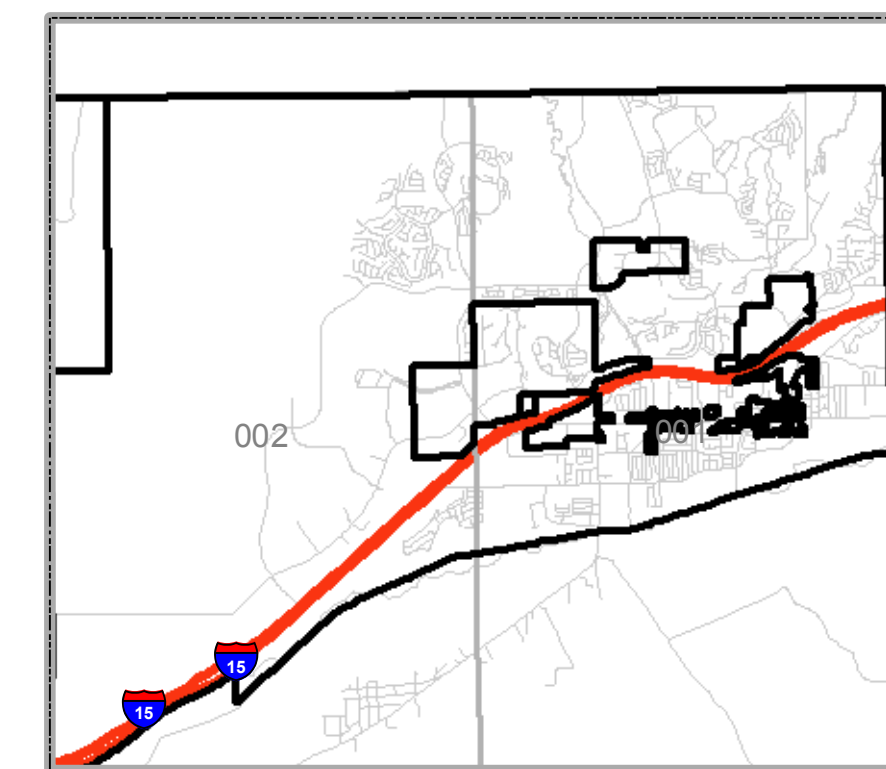

TAX DISTRICTS

- 050 BOULDER CITY, BOULDER CITY LIBRARY
- 052 BOULDER CITY
- 055 BOULDER CITY, HENDERSON LIBRARY
- 057 BOULDER CITY, LV/CC LIBRARY DEBT
- 100 UNINCORPORATED COUNTY, LV-CC LIBRARY
- 101 UNINCORPORATED COUNTY, LV-CC LIBRARY, CC FIRE, 911
- 102 UNINCORPORATED COUNTY, LV-CC LIBRARY, COLORADO RIVER VALLEY GROUND WATER BASIN
- 103 UNINCORPORATED COUNTY, LV-CC LIBRARY, 911
- 104 UNINCORPORATED COUNTY, LV-CC LIBRARY, CC FIRE
- 105 LAUGHLIN TOWN, LV-CC LIBRARY, 911
- 106 LAUGHLIN TOWN, LV-CC LIBRARY, 911 COLORADO RIVER VALLEY GROUND WATER BASIN
- 107 LAUGHLIN TOWN, LV-CC LIBRARY, BIG BEND WATER, COLORADO RIVER VALLEY GROUND WATER BASIN, 911
- 110 MT. CHARLESTON TOWN, MT. CHARLESTON FIRE, LV-CC LIBRARY
- 115 MT. CHARLESTON TOWN, MT. CHARLESTON FIRE, LV-CC LIBRARY, KYLE CANYON WATER DEBT
- 120 UNINCORPORATED COUNTY, LV-CC LIBRARY, LAS VEGAS ARTESIAN BASIN
- 121 LAS VEGAS ARTESIAN BASIN, LV-CC LIBRARY
- 125 LAS VEGAS ARTESIAN BASIN, LV-CC LIBRARY, 911, CC FIRE
- 135 INDIAN SPRINGS TOWN, LV-CC LIBRARY
- 143 UNINCORPORATED COUNTY, LV-CC LIBRARY, LAS VEGAS ARTESIAN BASIN, CC FIRE
- 145 UNINCORPORATED COUNTY, LV-CC LIBRARY MUDDY RIVER SPRINGS AREA GROUND WATER BASIN
- 146 UNINCORPORATED COUNTY, LV-CC LIBRARY COYOTE SPRING VALLEY GROUND WATER BASIN
- 510 UNINCORPORATED COUNTY, HENDERSON LIBRARY
- 700 SEARCHLIGHT TOWN, LV-CC LIBRARY
- 701 SEARCHLIGHT TOWN, LV-CC LIBRARY, COLORADO RIVER VALLEY GROUND WATER BASIN
- 800 BUNKERVILLE TOWN, LV-CC LIBRARY
- 810 MOAPA VALLEY TOWN, MOAPA VALLEY FIRE, LV-CC LIBRARY, MOAPA VALLEY WATER DISTRICT
- 820 MOAPA TOWN, MOAPA TOWN DEBT, MOAPA VALLEY FIRE, LV-CC LIBRARY, MOAPA VALLEY WATER DISTRICT
- 825 MOAPA VALLEY TOWN, MOAPA VALLEY FIRE, LV-CC LIBRARY
- 826 MOAPA VALLEY TOWN, LV-CC LIBRARY

CLARK COUNTY TAX DISTRICT MAP "RURAL"

1 inch = 4 miles

Legend

- Detail Area
- County
- Boulder City
- Bunkerville
- Laughlin
- Mesquite
- Moapa
- Overton
- Major Street
- Highway
- R&R
- Township
- Section
- Lake Mead