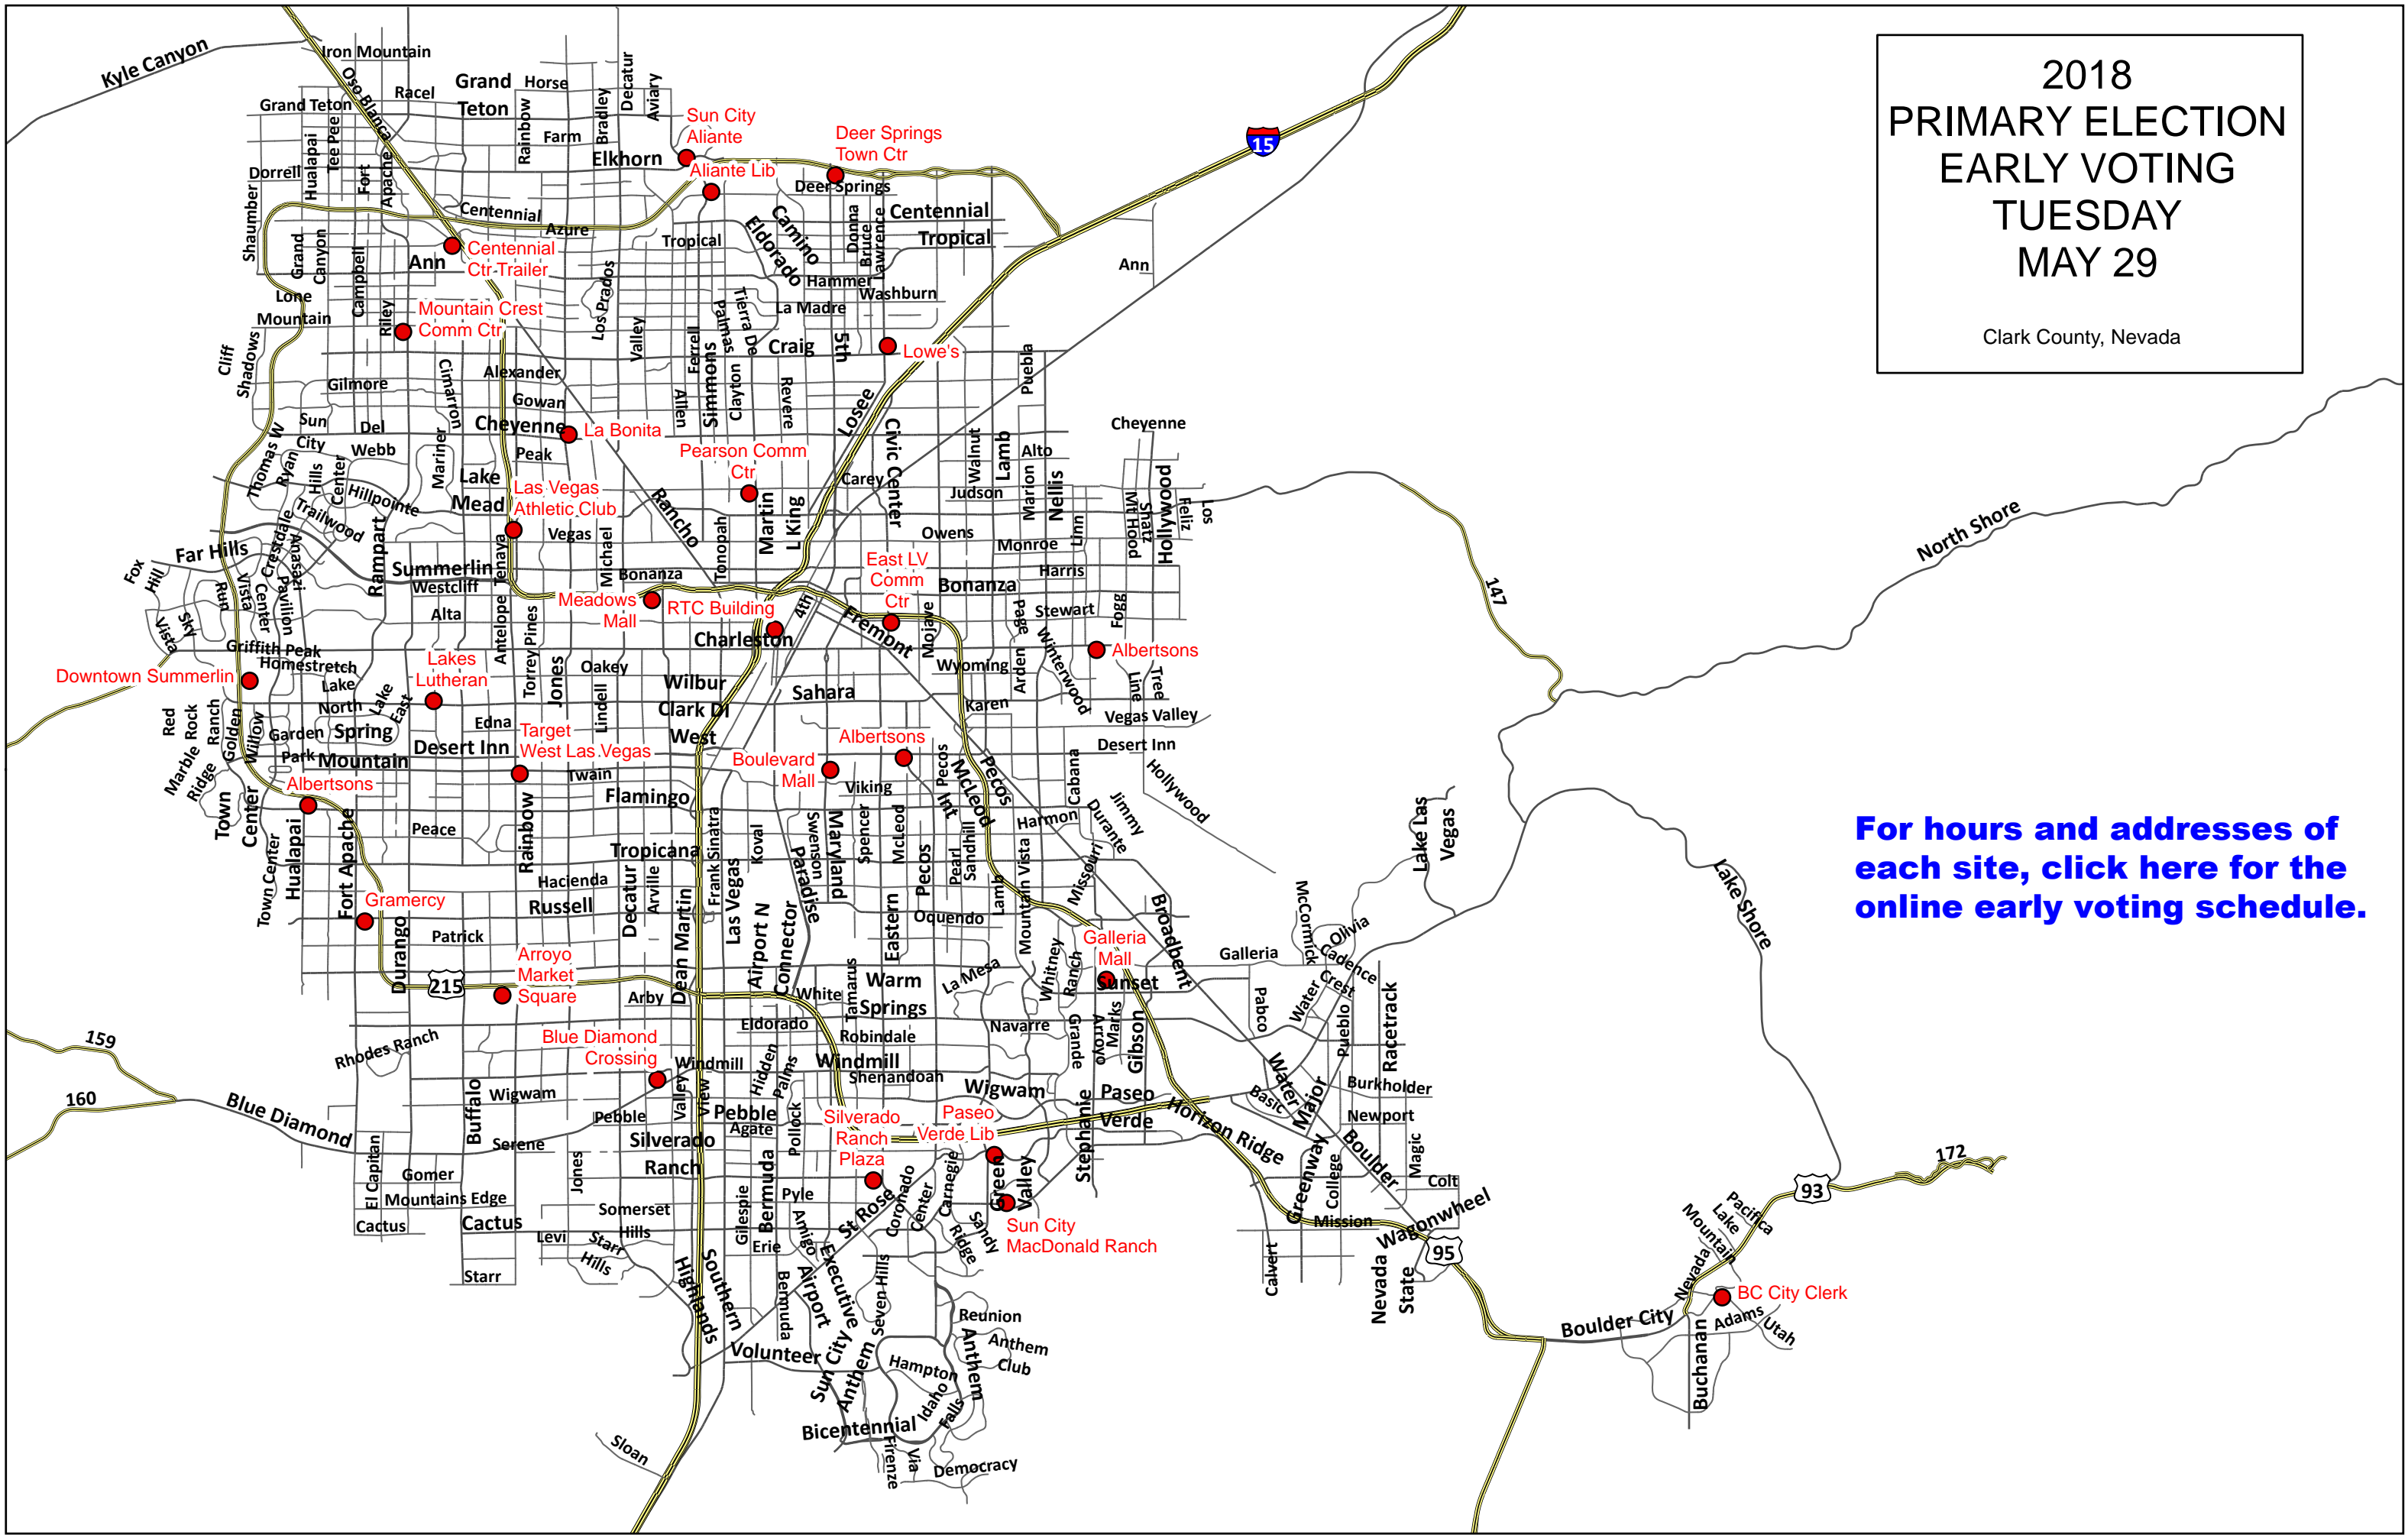

2018
PRIMARY ELECTION
EARLY VOTING
TUESDAY
MAY 29
Clark County, Nevada

For hours and addresses of each site, click [here](#) for the online early voting schedule.