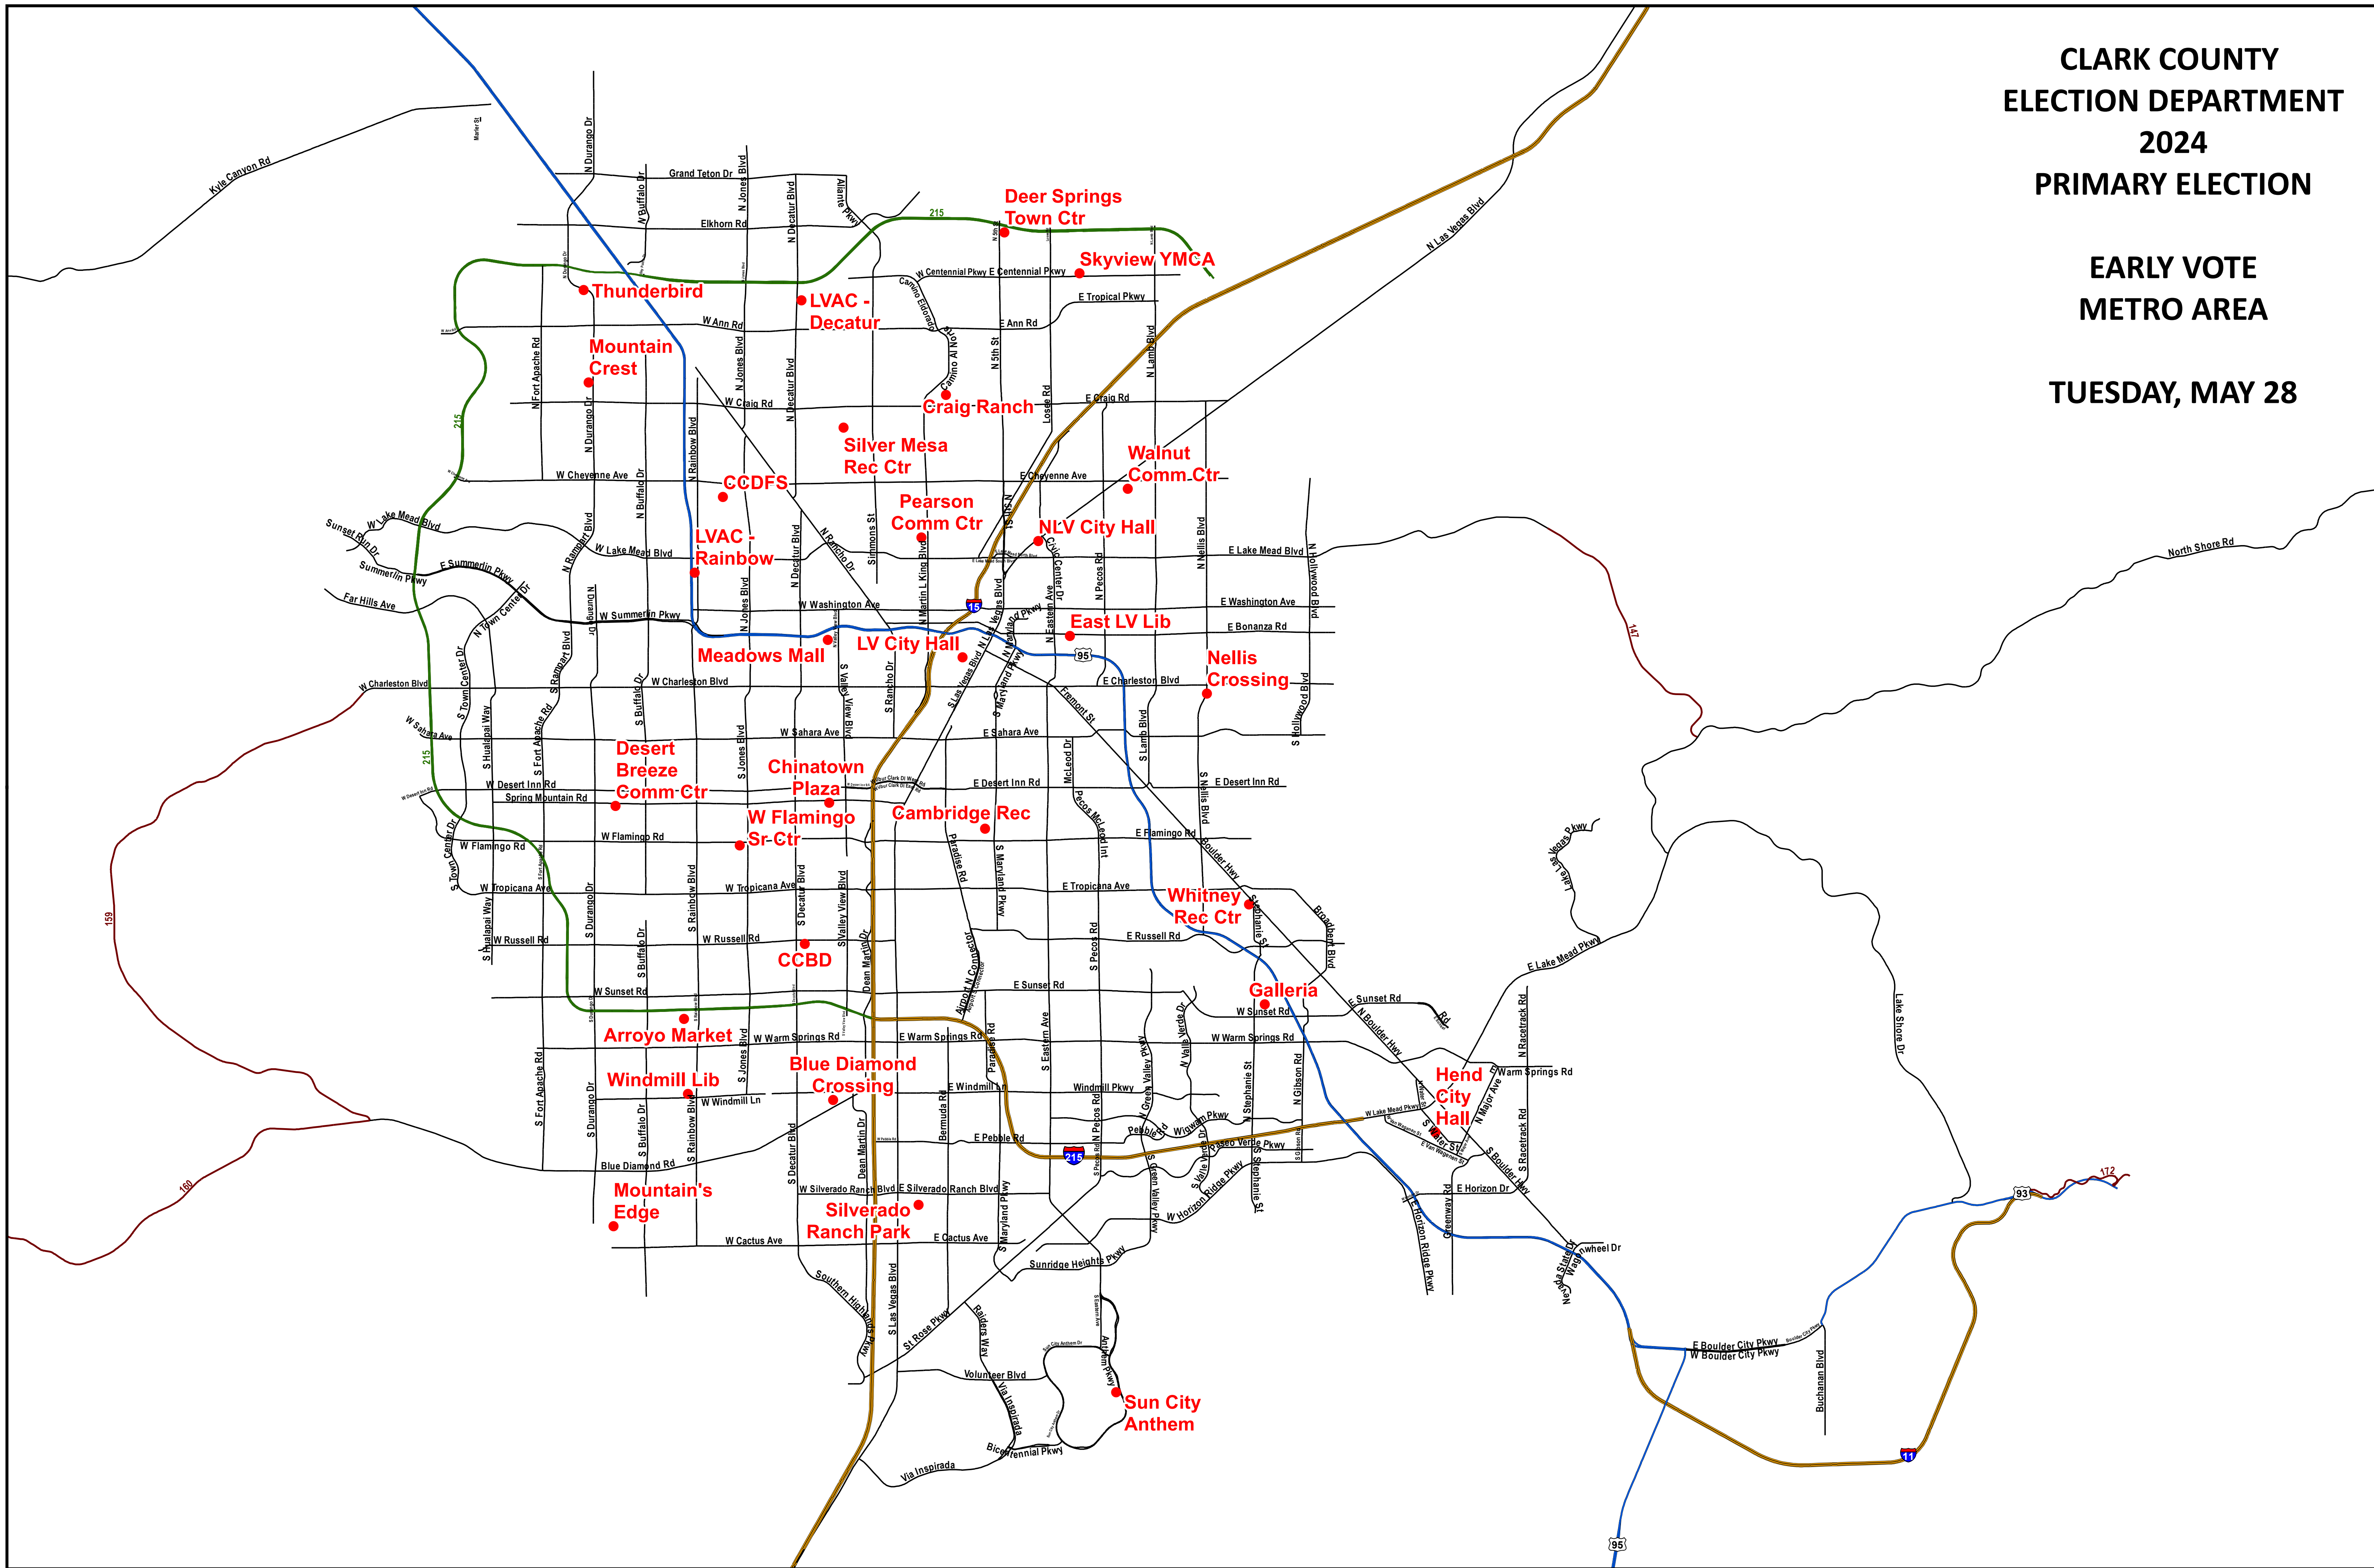

CLARK COUNTY
ELECTION DEPARTMENT
2024
PRIMARY ELECTION
EARLY VOTE
METRO AREA
SATURDAY, MAY 25

**CLARK COUNTY
ELECTION DEPARTMENT
2024
PRIMARY ELECTION**

**EARLY VOTE
METRO AREA**

SUNDAY, MAY 26

CLARK COUNTY
ELECTION DEPARTMENT
2024
PRIMARY ELECTION

EARLY VOTE
METRO AREA

TUESDAY, MAY 28

CLARK COUNTY
ELECTION DEPARTMENT
2024
PRIMARY ELECTION

EARLY VOTE
METRO AREA

THURSDAY, MAY 30

CLARK COUNTY
ELECTION DEPARTMENT
2024
PRIMARY ELECTION

EARLY VOTE
METRO AREA