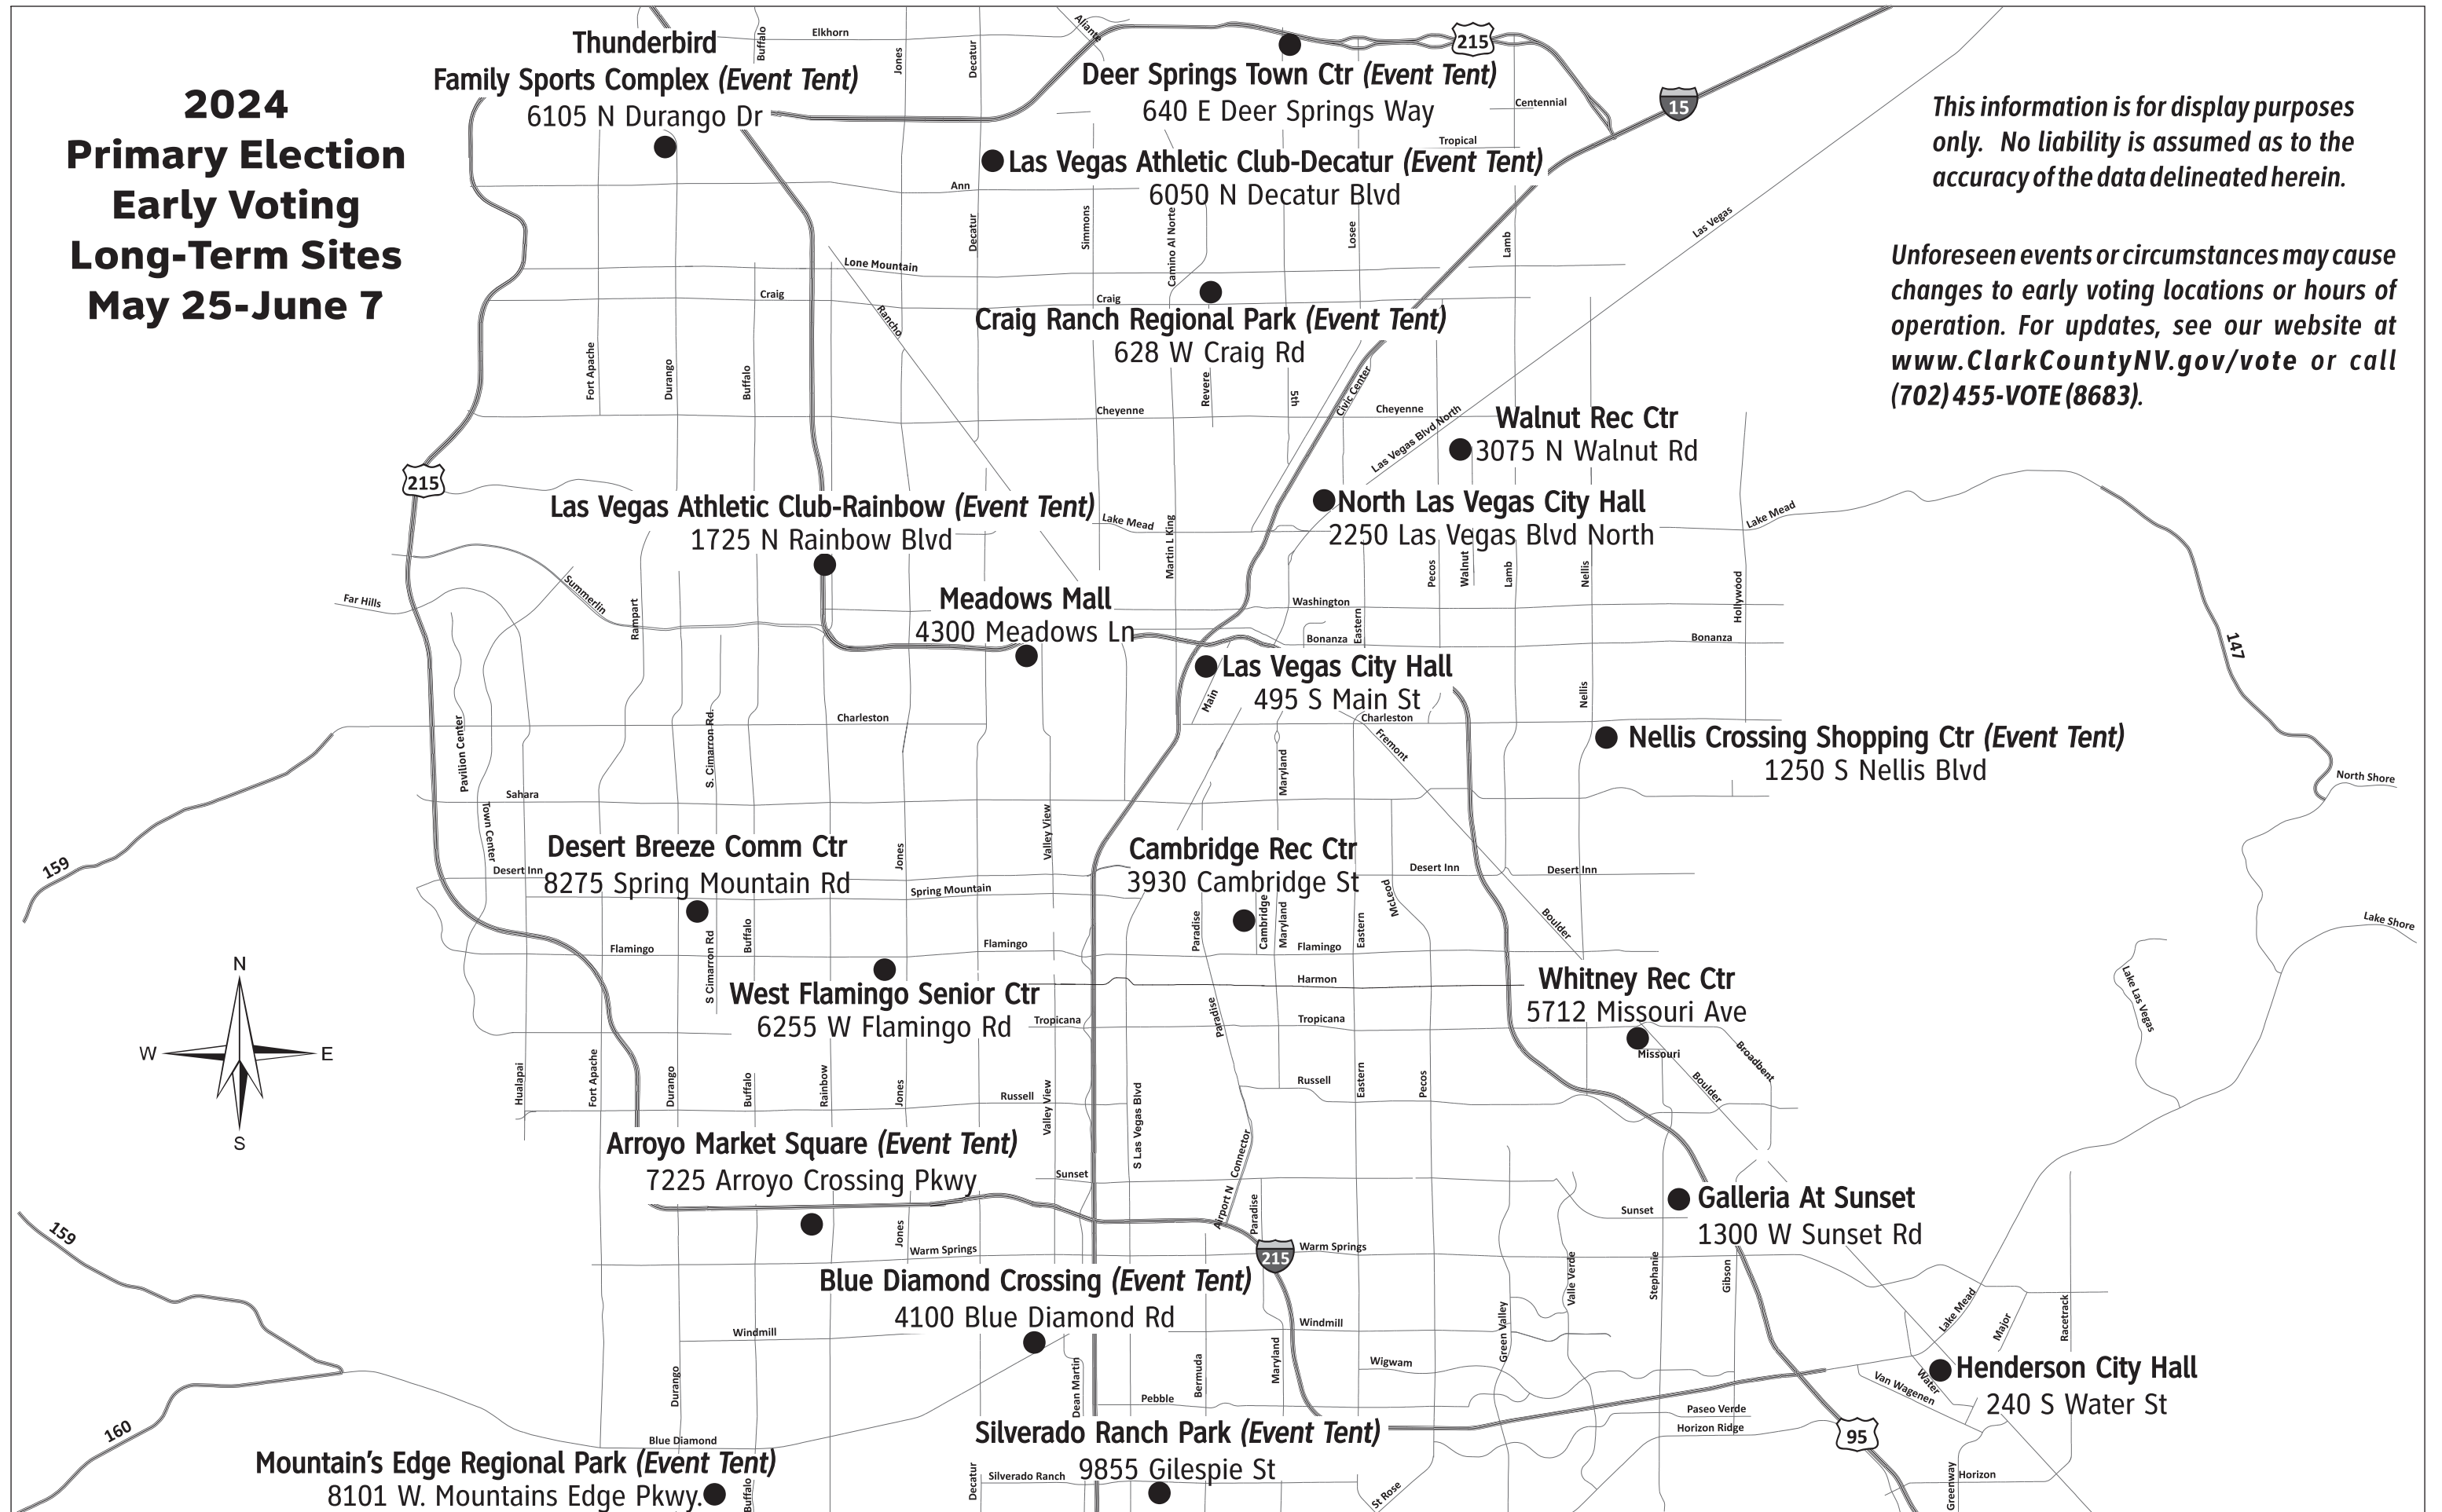

CLARK COUNTY
ELECTION DEPARTMENT
2024
PRIMARY ELECTION
EARLY VOTE
METRO AREA
SATURDAY, MAY 25

**CLARK COUNTY
ELECTION DEPARTMENT
2024
PRIMARY ELECTION**

**EARLY VOTE
METRO AREA**

SUNDAY, MAY 26

CLARK COUNTY
ELECTION DEPARTMENT
2024
PRIMARY ELECTION

EARLY VOTE
METRO AREA

TUESDAY, MAY 28

CLARK COUNTY
ELECTION DEPARTMENT
2024
PRIMARY ELECTION

EARLY VOTE
METRO AREA

THURSDAY, MAY 30

CLARK COUNTY
ELECTION DEPARTMENT
2024
PRIMARY ELECTION

EARLY VOTE
METRO AREA

FRIDAY, MAY 31

CLARK COUNTY
ELECTION DEPARTMENT
2024
PRIMARY ELECTION

EARLY VOTE
METRO AREA

SATURDAY, JUNE 1

**CLARK COUNTY
ELECTION DEPARTMENT
2024
PRIMARY ELECTION**

**EARLY VOTE
METRO AREA**

SUNDAY, JUNE 2

EARLY VOTE
METRO AREA

WEDNESDAY, JUNE 5

CLARK COUNTY
ELECTION DEPARTMENT
2024
PRIMARY ELECTION

EARLY VOTE
METRO AREA

THURSDAY, JUNE 6