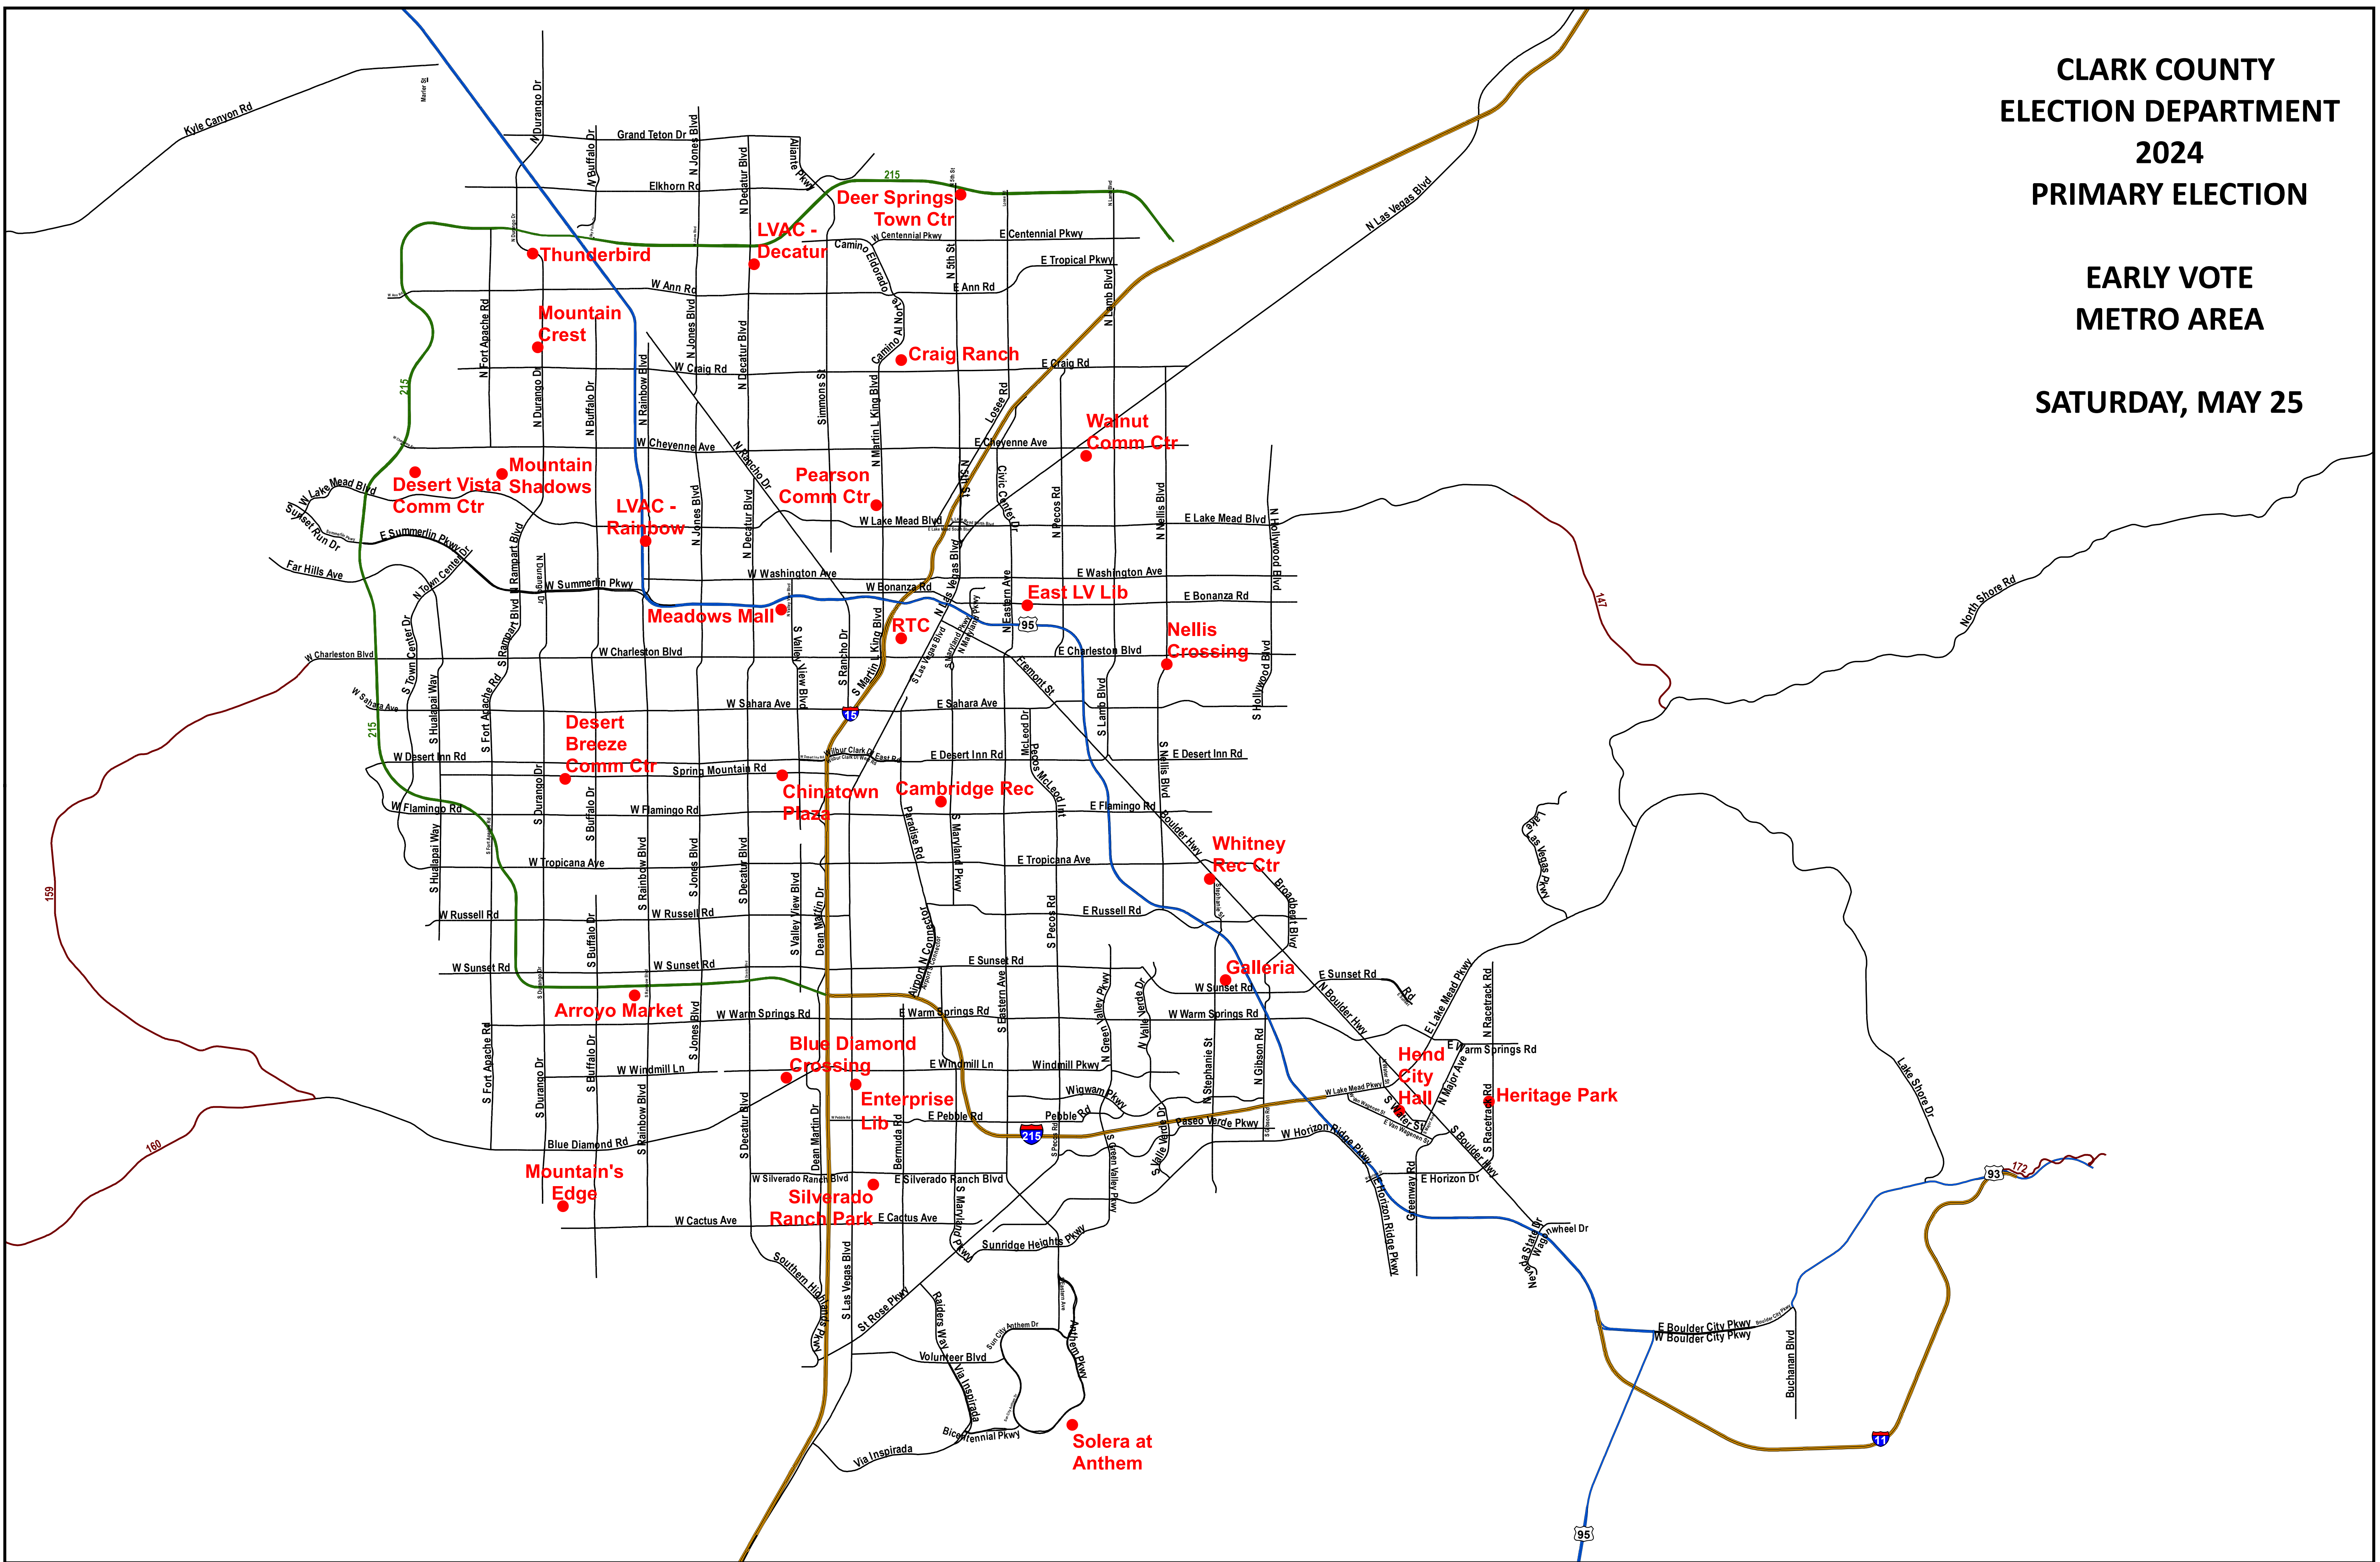

**2024
Primary Election
Early Voting
Long-Term Sites
May 25-June 7**

This information is for display purposes only. No liability is assumed as to the accuracy of the data delineated herein.

Unforeseen events or circumstances may cause changes to early voting locations or hours of operation. For updates, see our website at www.ClarkCountyNV.gov/vote or call (702) 455-VOTE (8683).

CLARK COUNTY
ELECTION DEPARTMENT
2024
PRIMARY ELECTION
EARLY VOTE
METRO AREA
SATURDAY, MAY 25

**CLARK COUNTY
ELECTION DEPARTMENT
2024
PRIMARY ELECTION**

**EARLY VOTE
METRO AREA**

SUNDAY, MAY 26

CLARK COUNTY
ELECTION DEPARTMENT
2024
PRIMARY ELECTION

EARLY VOTE
METRO AREA

TUESDAY, MAY 28

CLARK COUNTY
ELECTION DEPARTMENT
2024
PRIMARY ELECTION

EARLY VOTE
METRO AREA

THURSDAY, MAY 30

CLARK COUNTY
ELECTION DEPARTMENT
2024
PRIMARY ELECTION

EARLY VOTE
METRO AREA