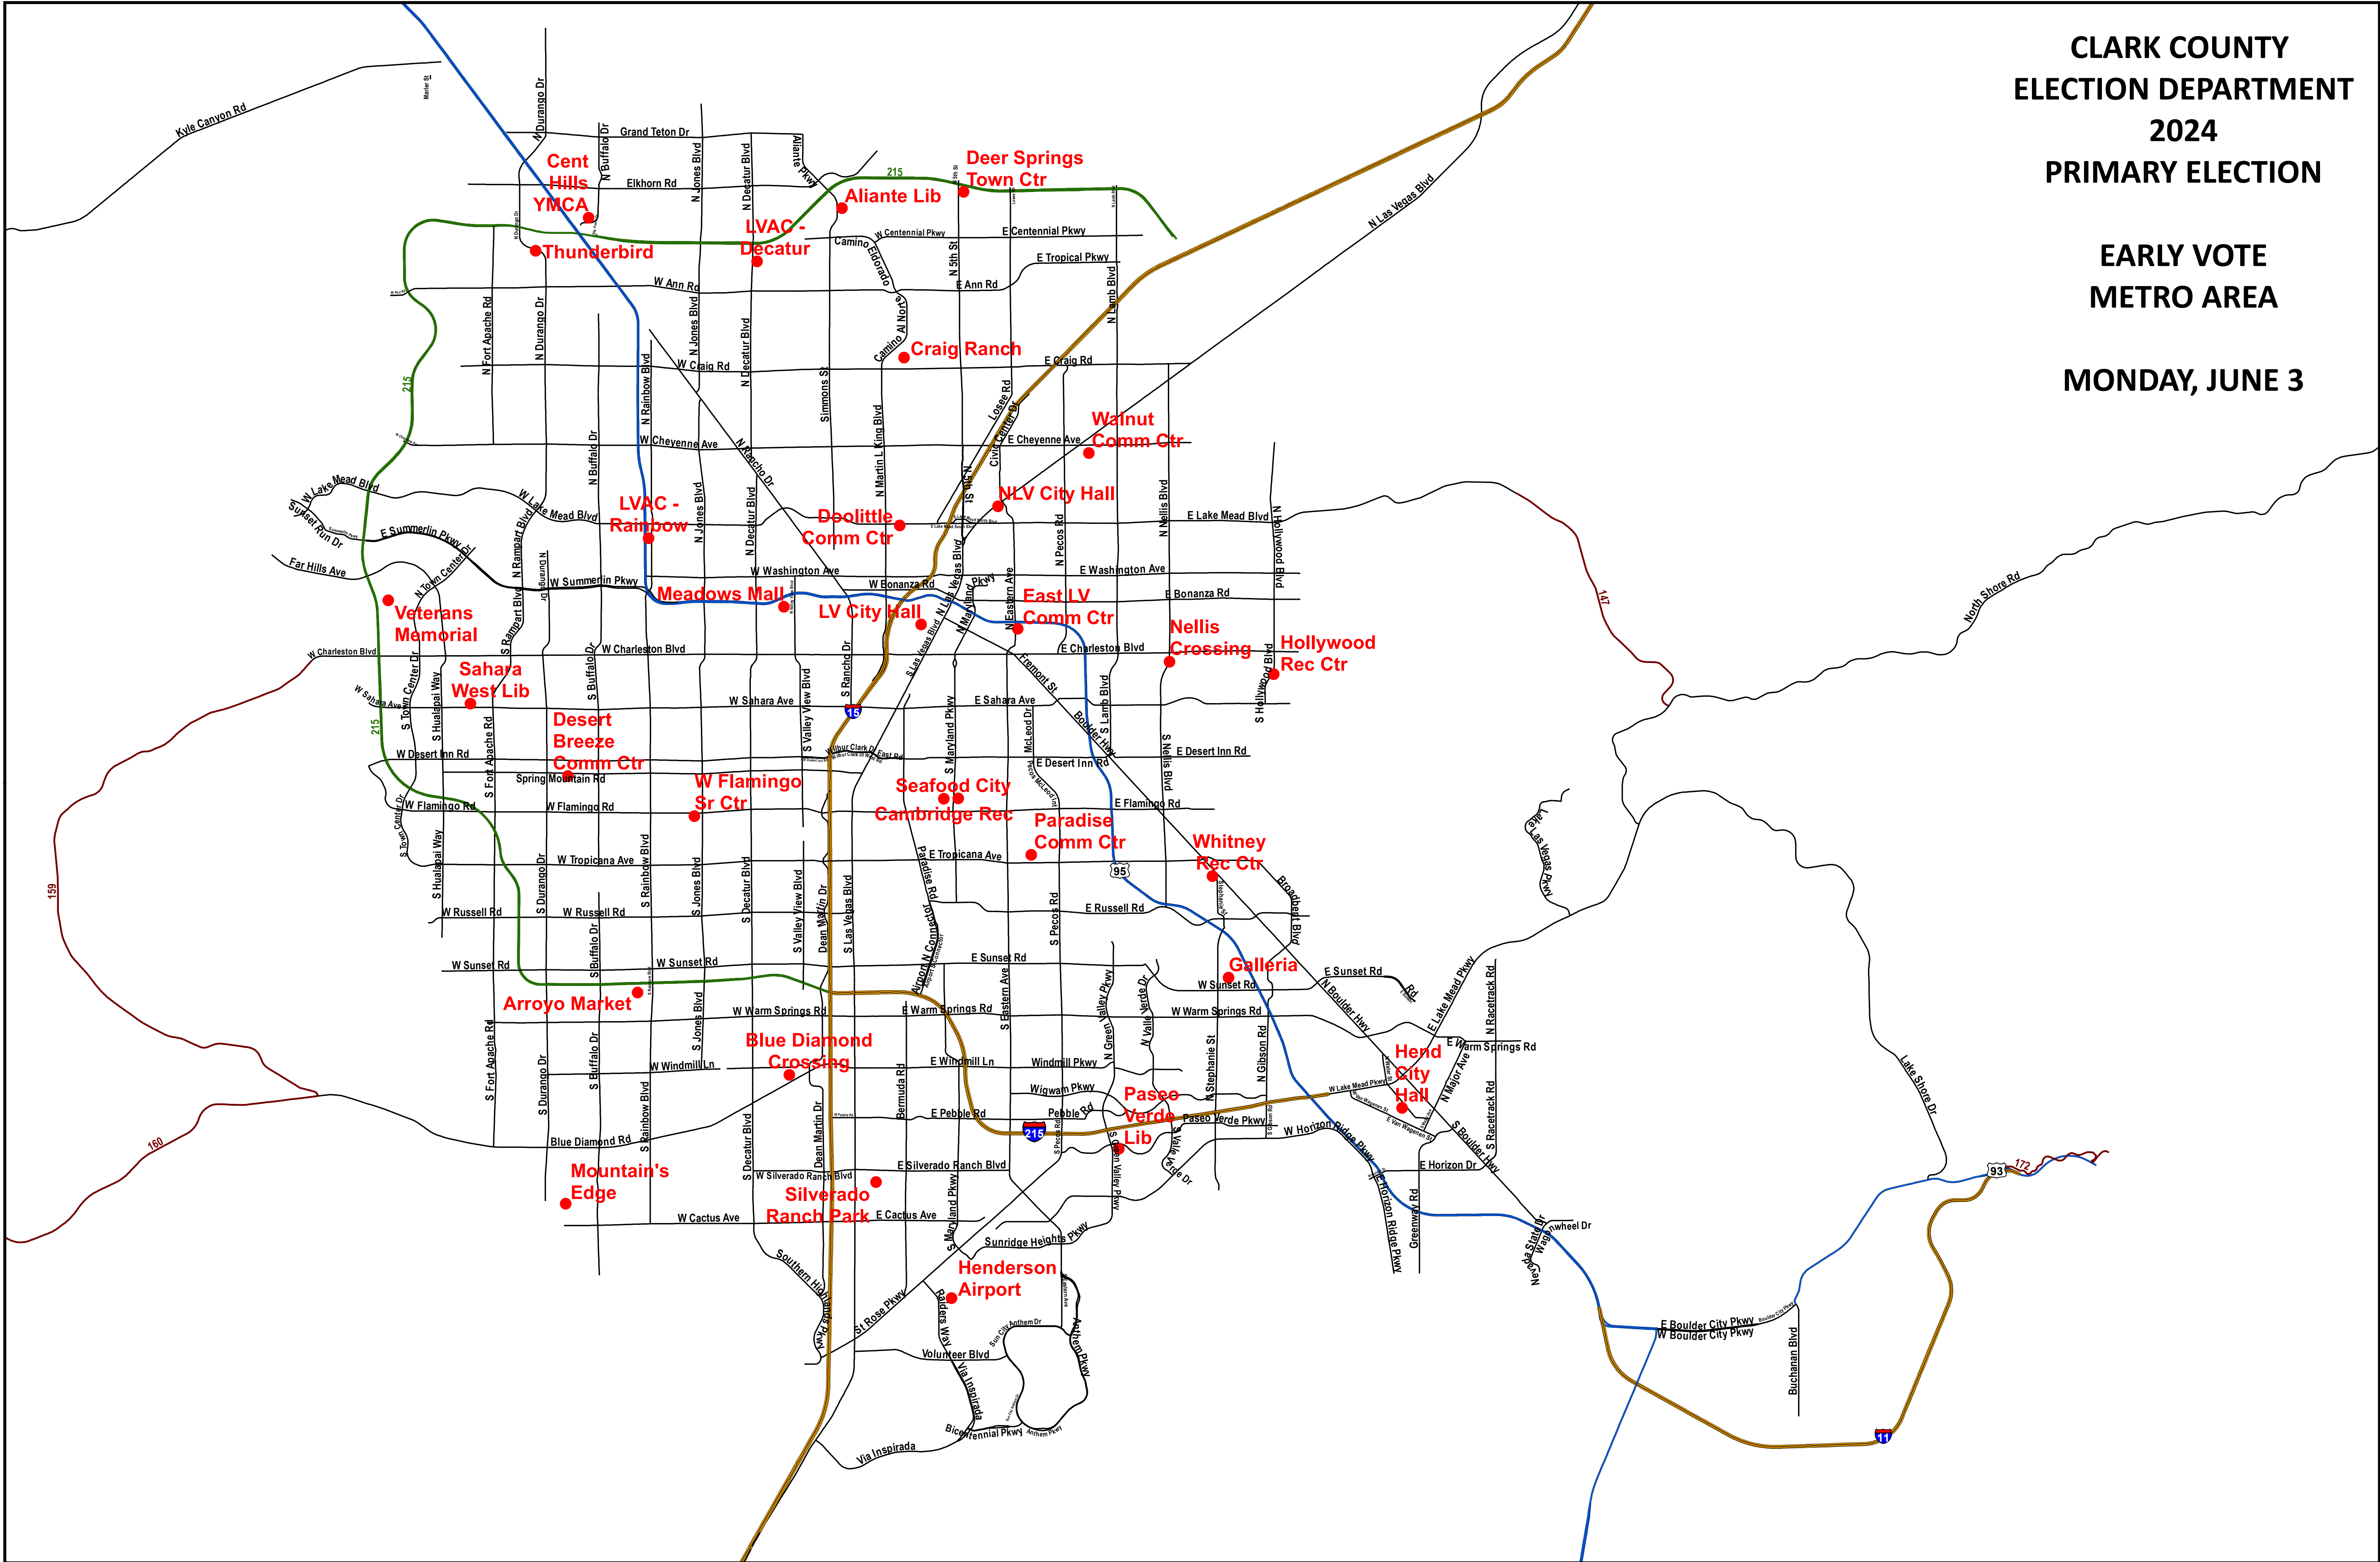

CLARK COUNTY
ELECTION DEPARTMENT
2024
PRIMARY ELECTION

EARLY VOTE
METRO AREA

MONDAY, JUNE 3