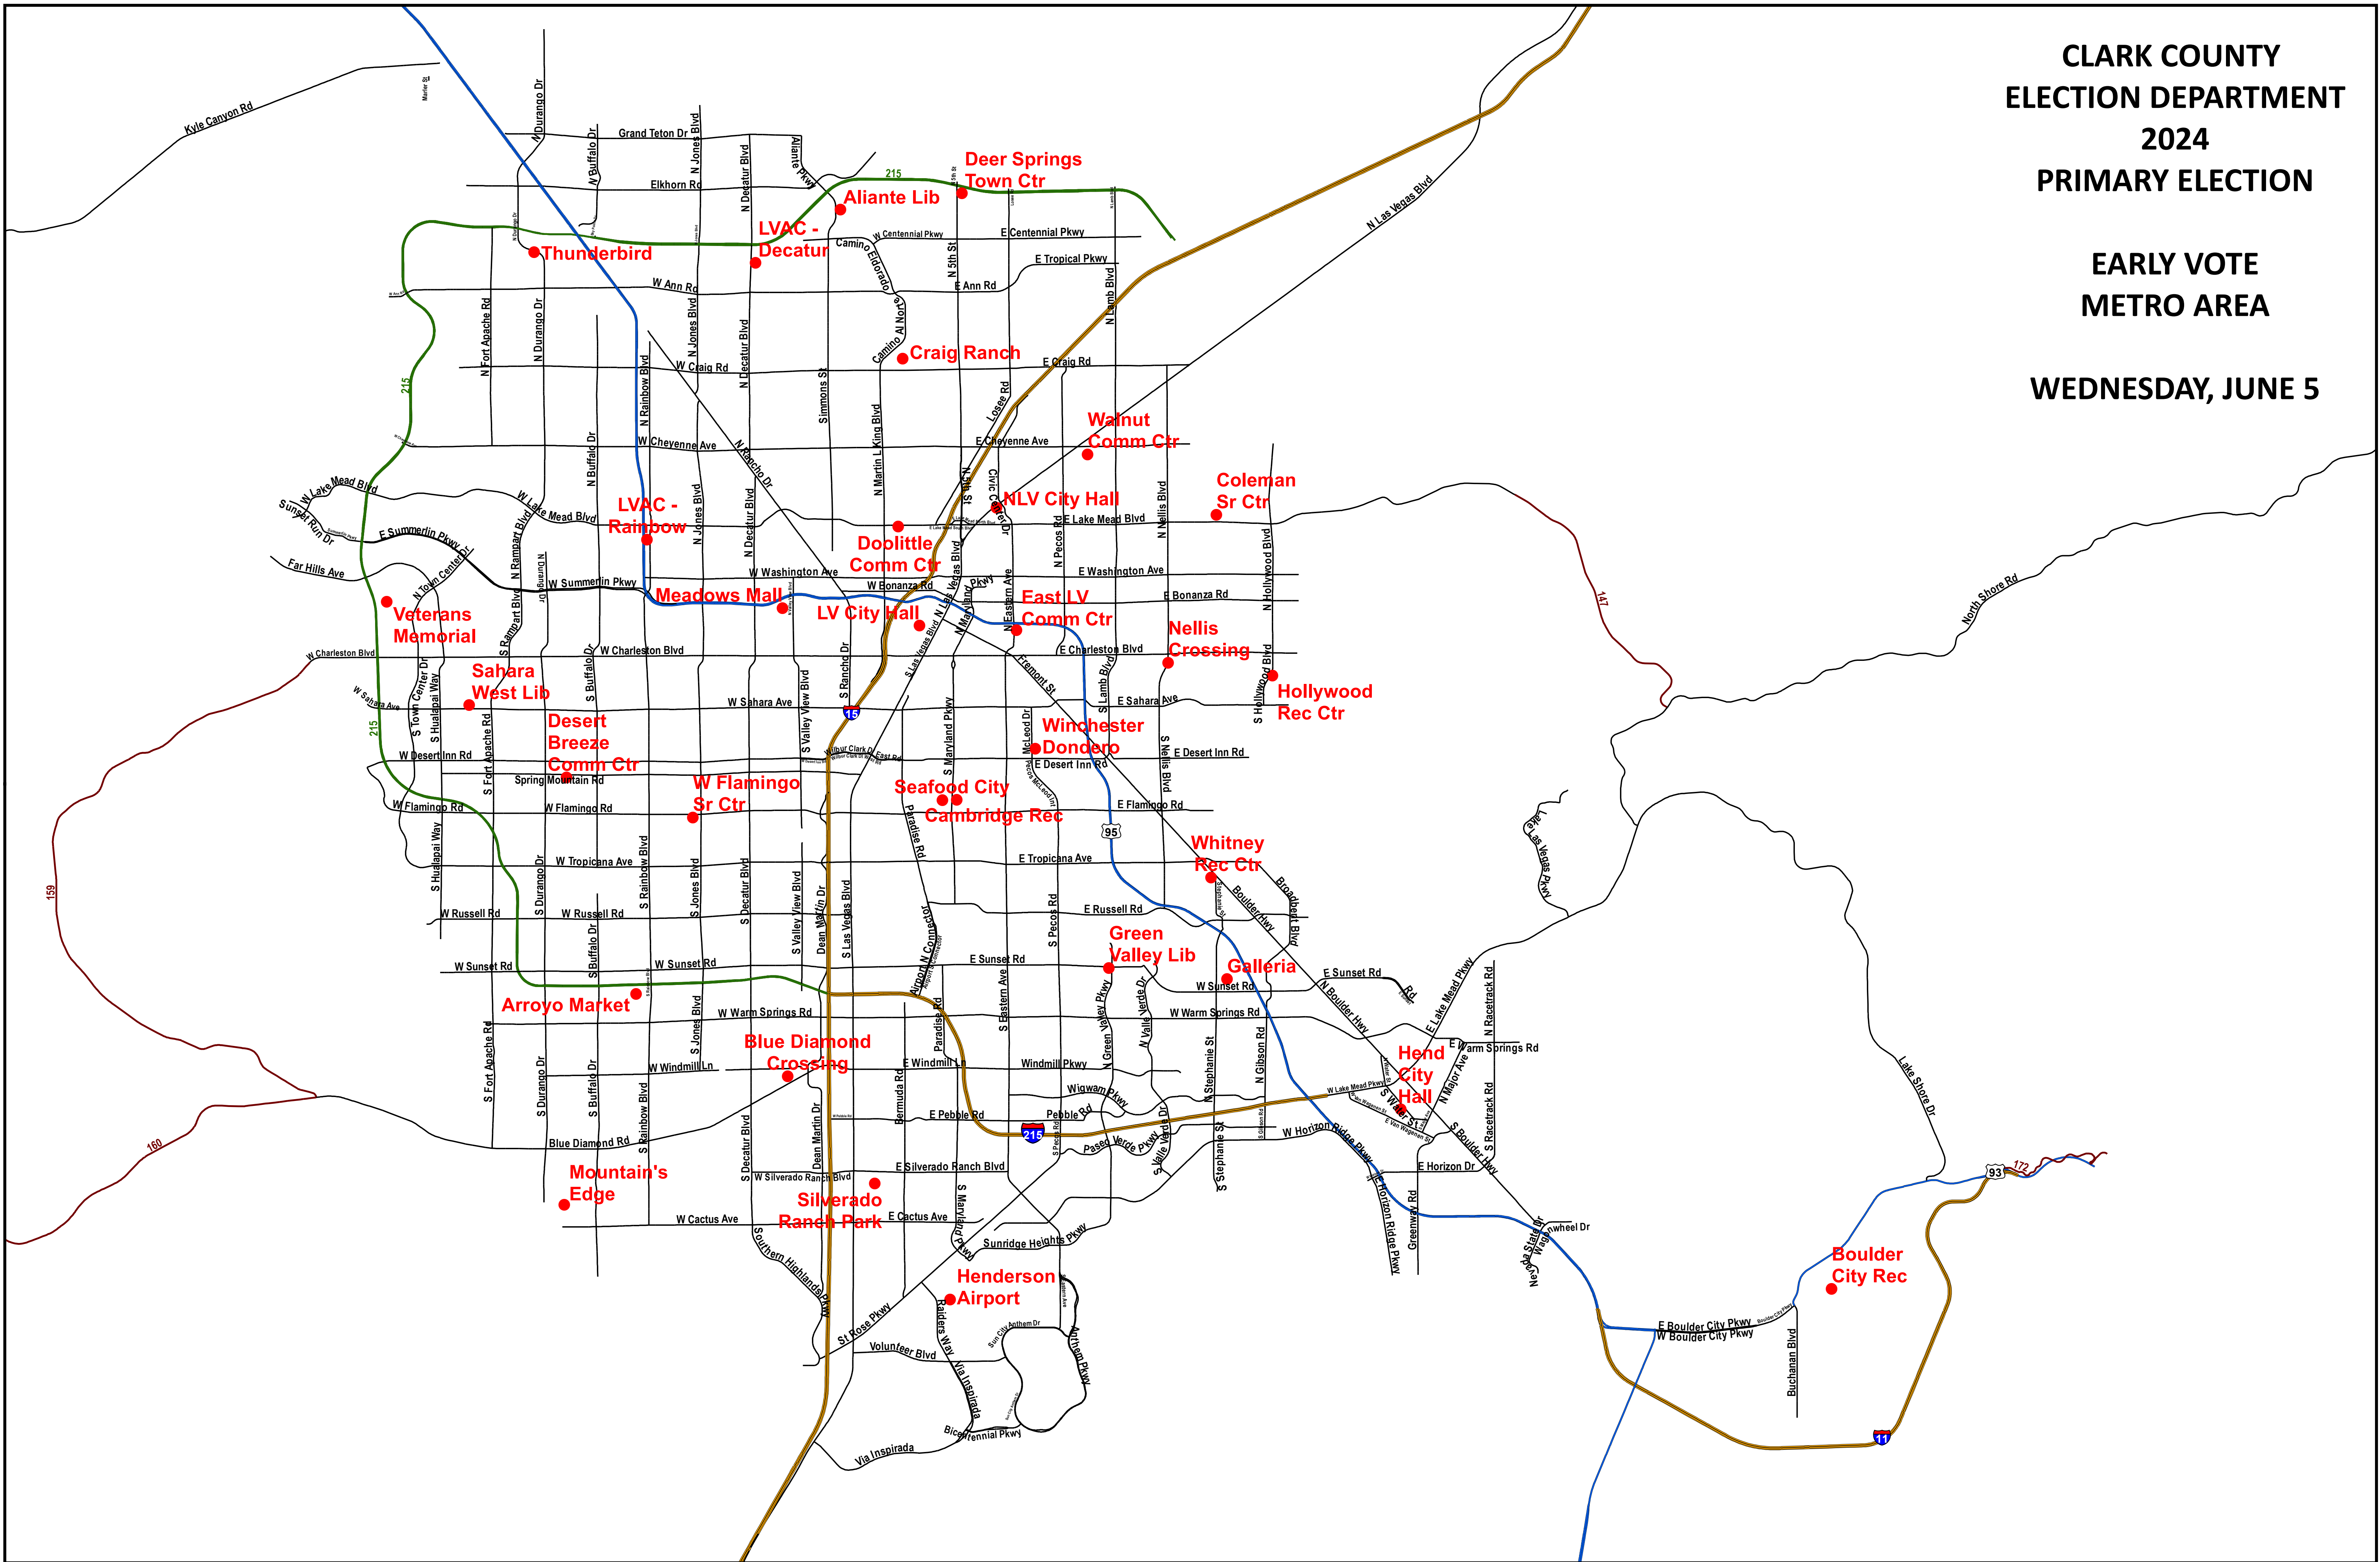

EARLY VOTE
METRO AREA

WEDNESDAY, JUNE 5

CLARK COUNTY
ELECTION DEPARTMENT
2024
PRIMARY ELECTION

EARLY VOTE
METRO AREA

THURSDAY, JUNE 6