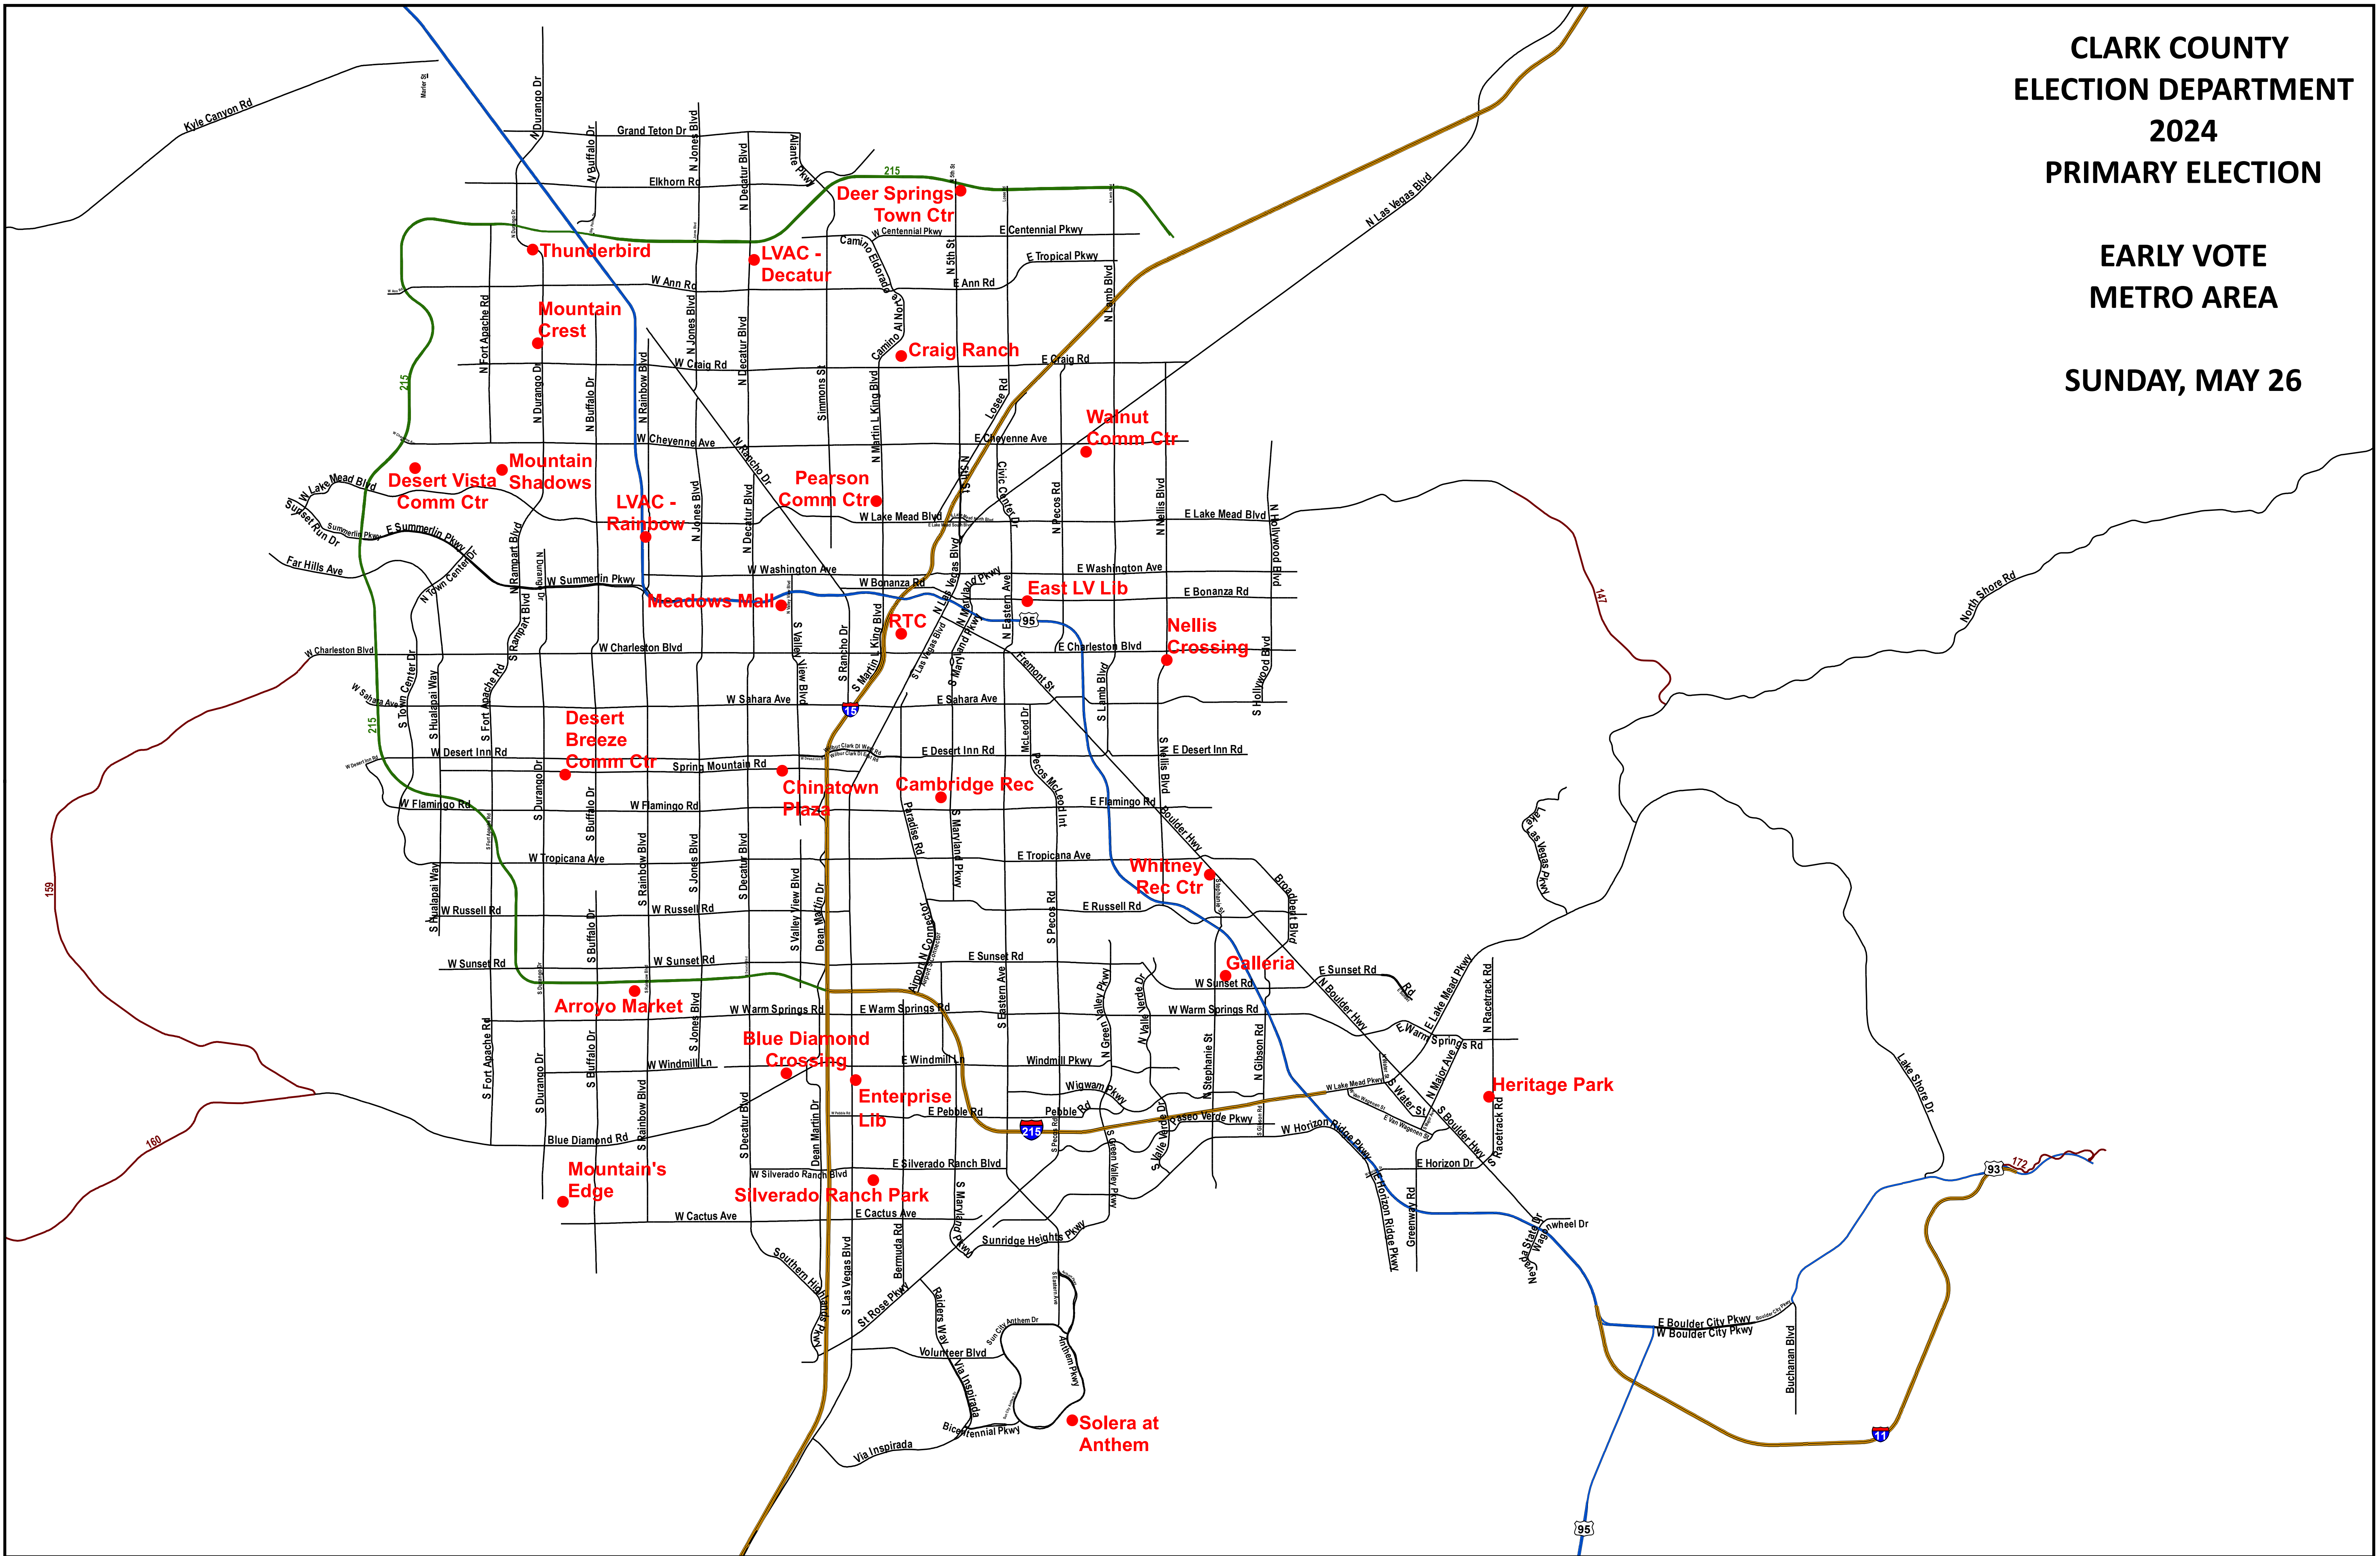

**2024
Primary Election
Early Voting
Long-Term Sites
May 25-June 7**

This information is for display purposes only. No liability is assumed as to the accuracy of the data delineated herein.

Unforeseen events or circumstances may cause changes to early voting locations or hours of operation. For updates, see our website at www.ClarkCountyNV.gov/vote or call (702) 455-VOTE (8683).

CLARK COUNTY
ELECTION DEPARTMENT
2024
PRIMARY ELECTION
EARLY VOTE
METRO AREA
SATURDAY, MAY 25

**CLARK COUNTY
ELECTION DEPARTMENT
2024
PRIMARY ELECTION**

**EARLY VOTE
METRO AREA**

SUNDAY, MAY 26

CLARK COUNTY
ELECTION DEPARTMENT
2024
PRIMARY ELECTION

EARLY VOTE
METRO AREA

TUESDAY, MAY 28

CLARK COUNTY
ELECTION DEPARTMENT
2024
PRIMARY ELECTION

EARLY VOTE
METRO AREA

THURSDAY, MAY 30

CLARK COUNTY
ELECTION DEPARTMENT
2024
PRIMARY ELECTION

EARLY VOTE
METRO AREA