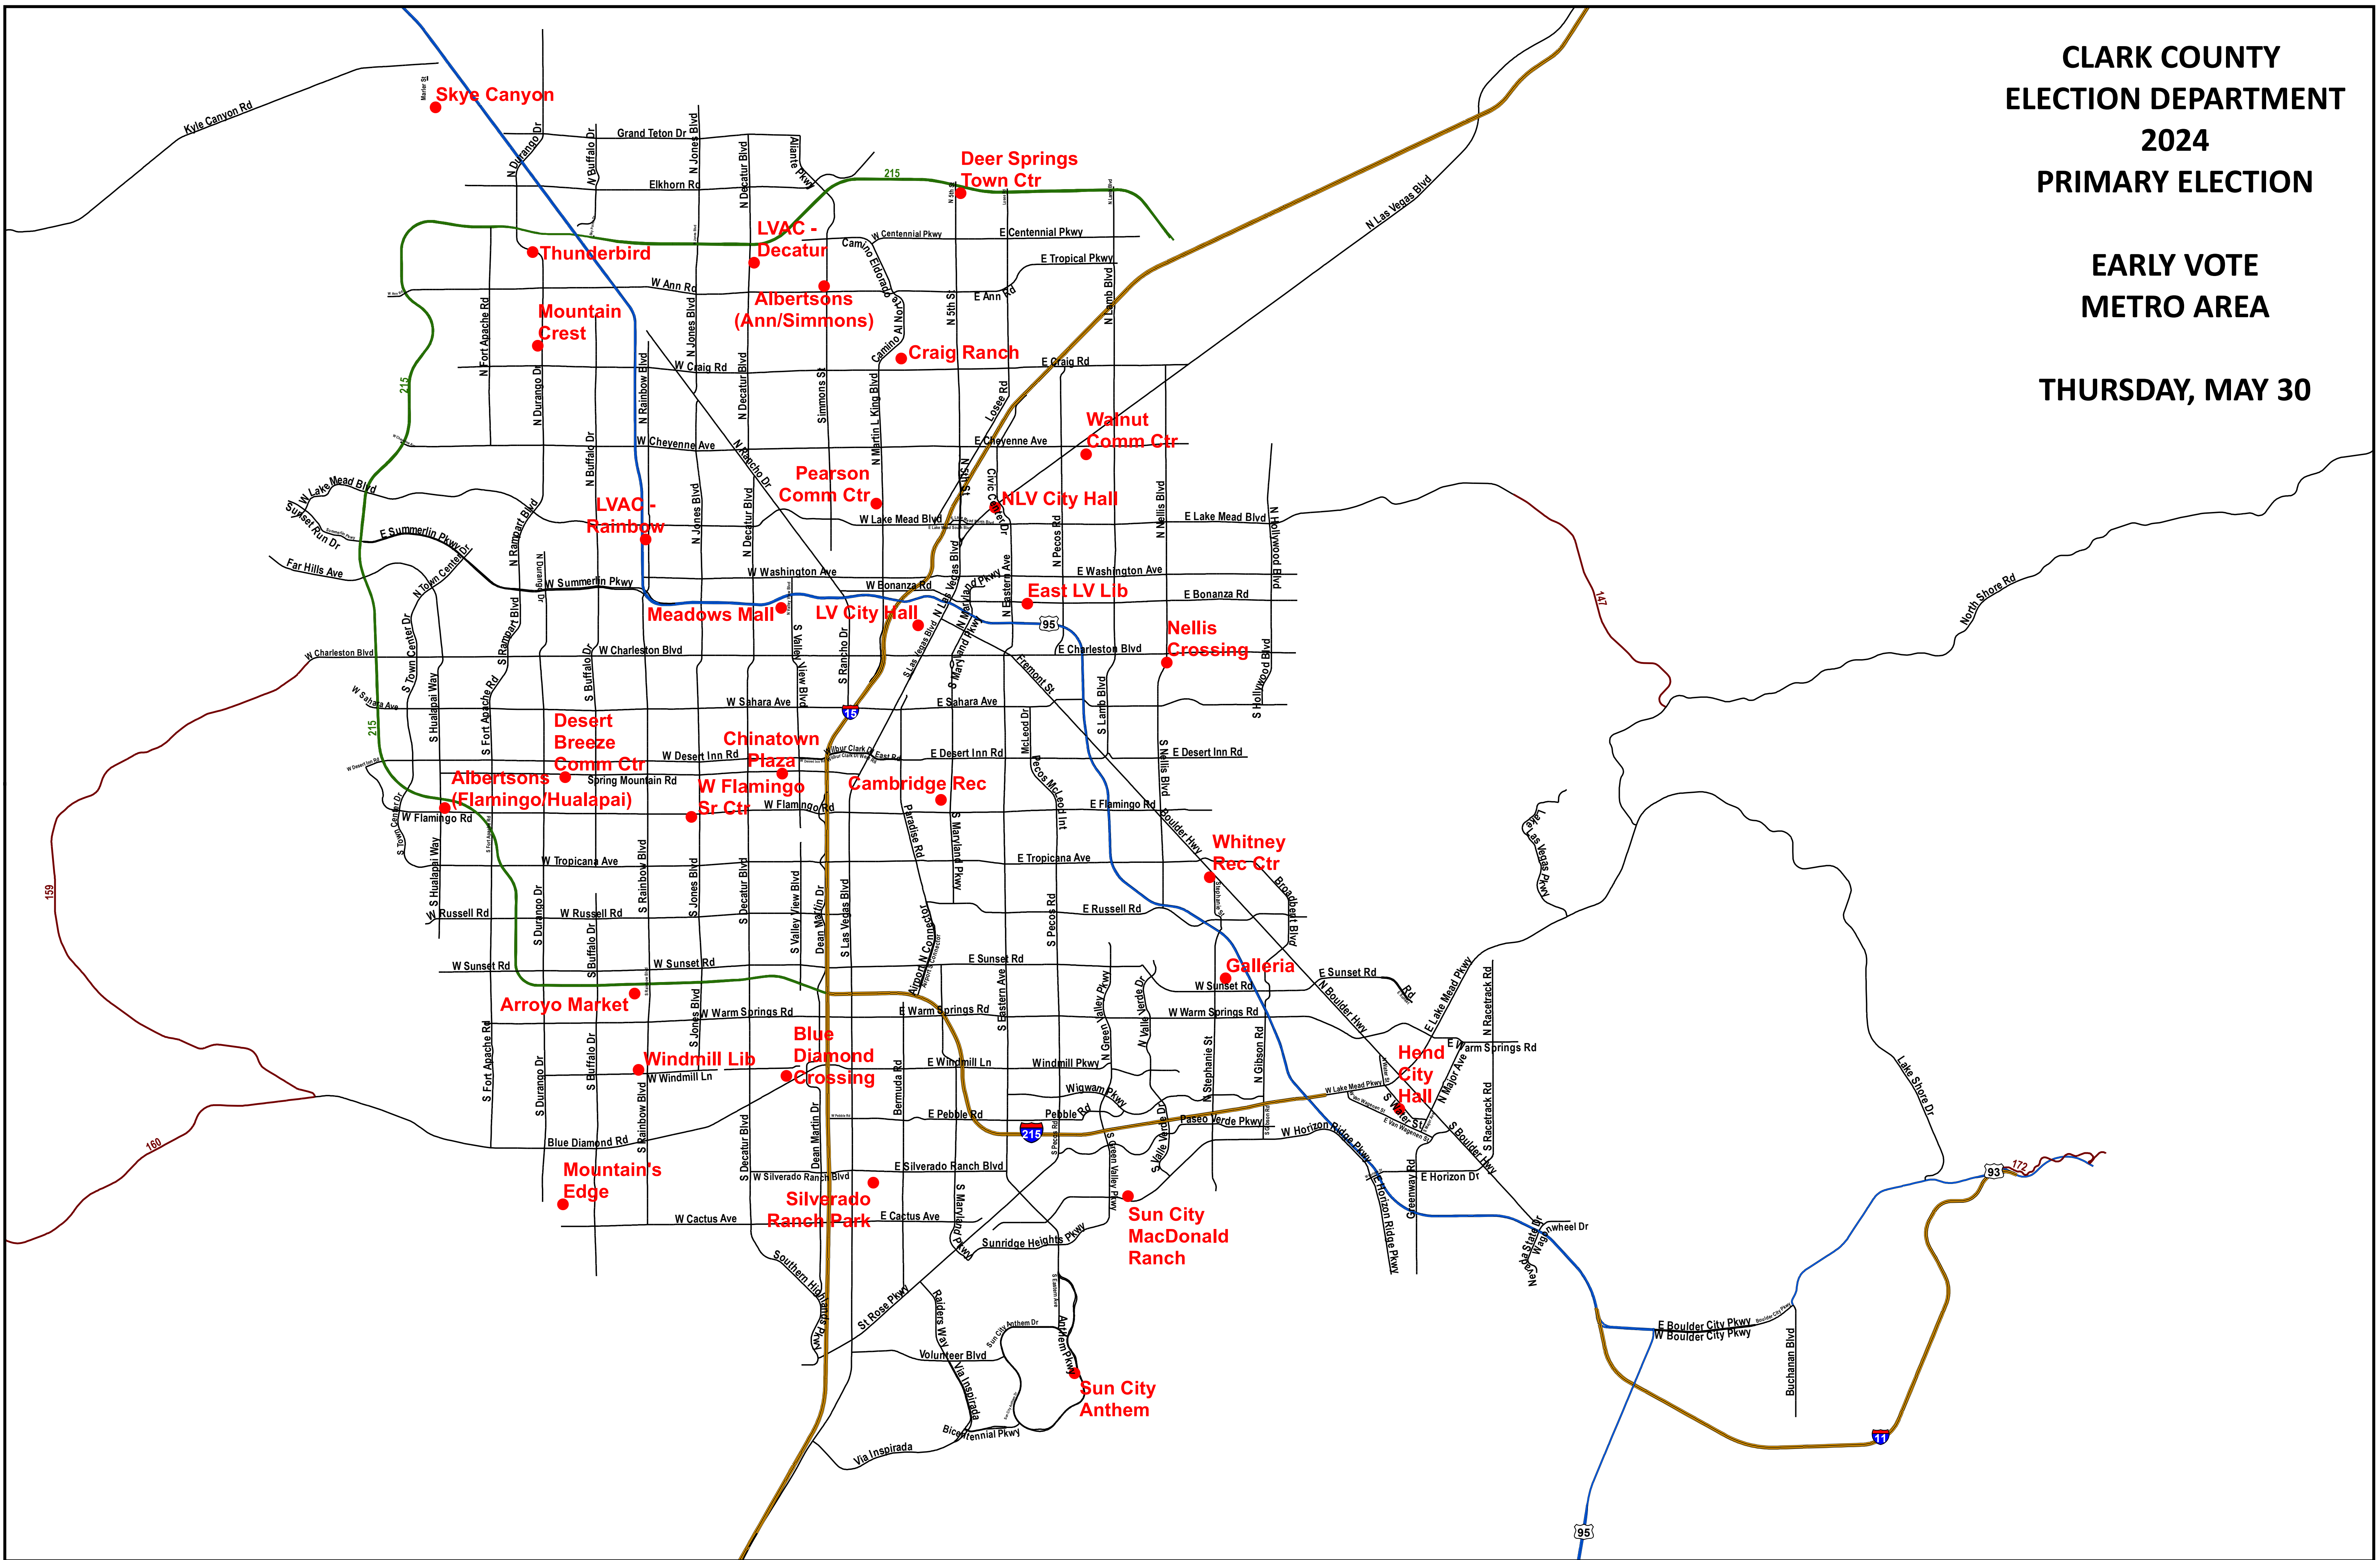

EARLY VOTE
METRO AREA

TUESDAY, MAY 28

CLARK COUNTY
ELECTION DEPARTMENT
2024
PRIMARY ELECTION

EARLY VOTE
METRO AREA

THURSDAY, MAY 30

CLARK COUNTY
ELECTION DEPARTMENT
2024
PRIMARY ELECTION

EARLY VOTE
METRO AREA