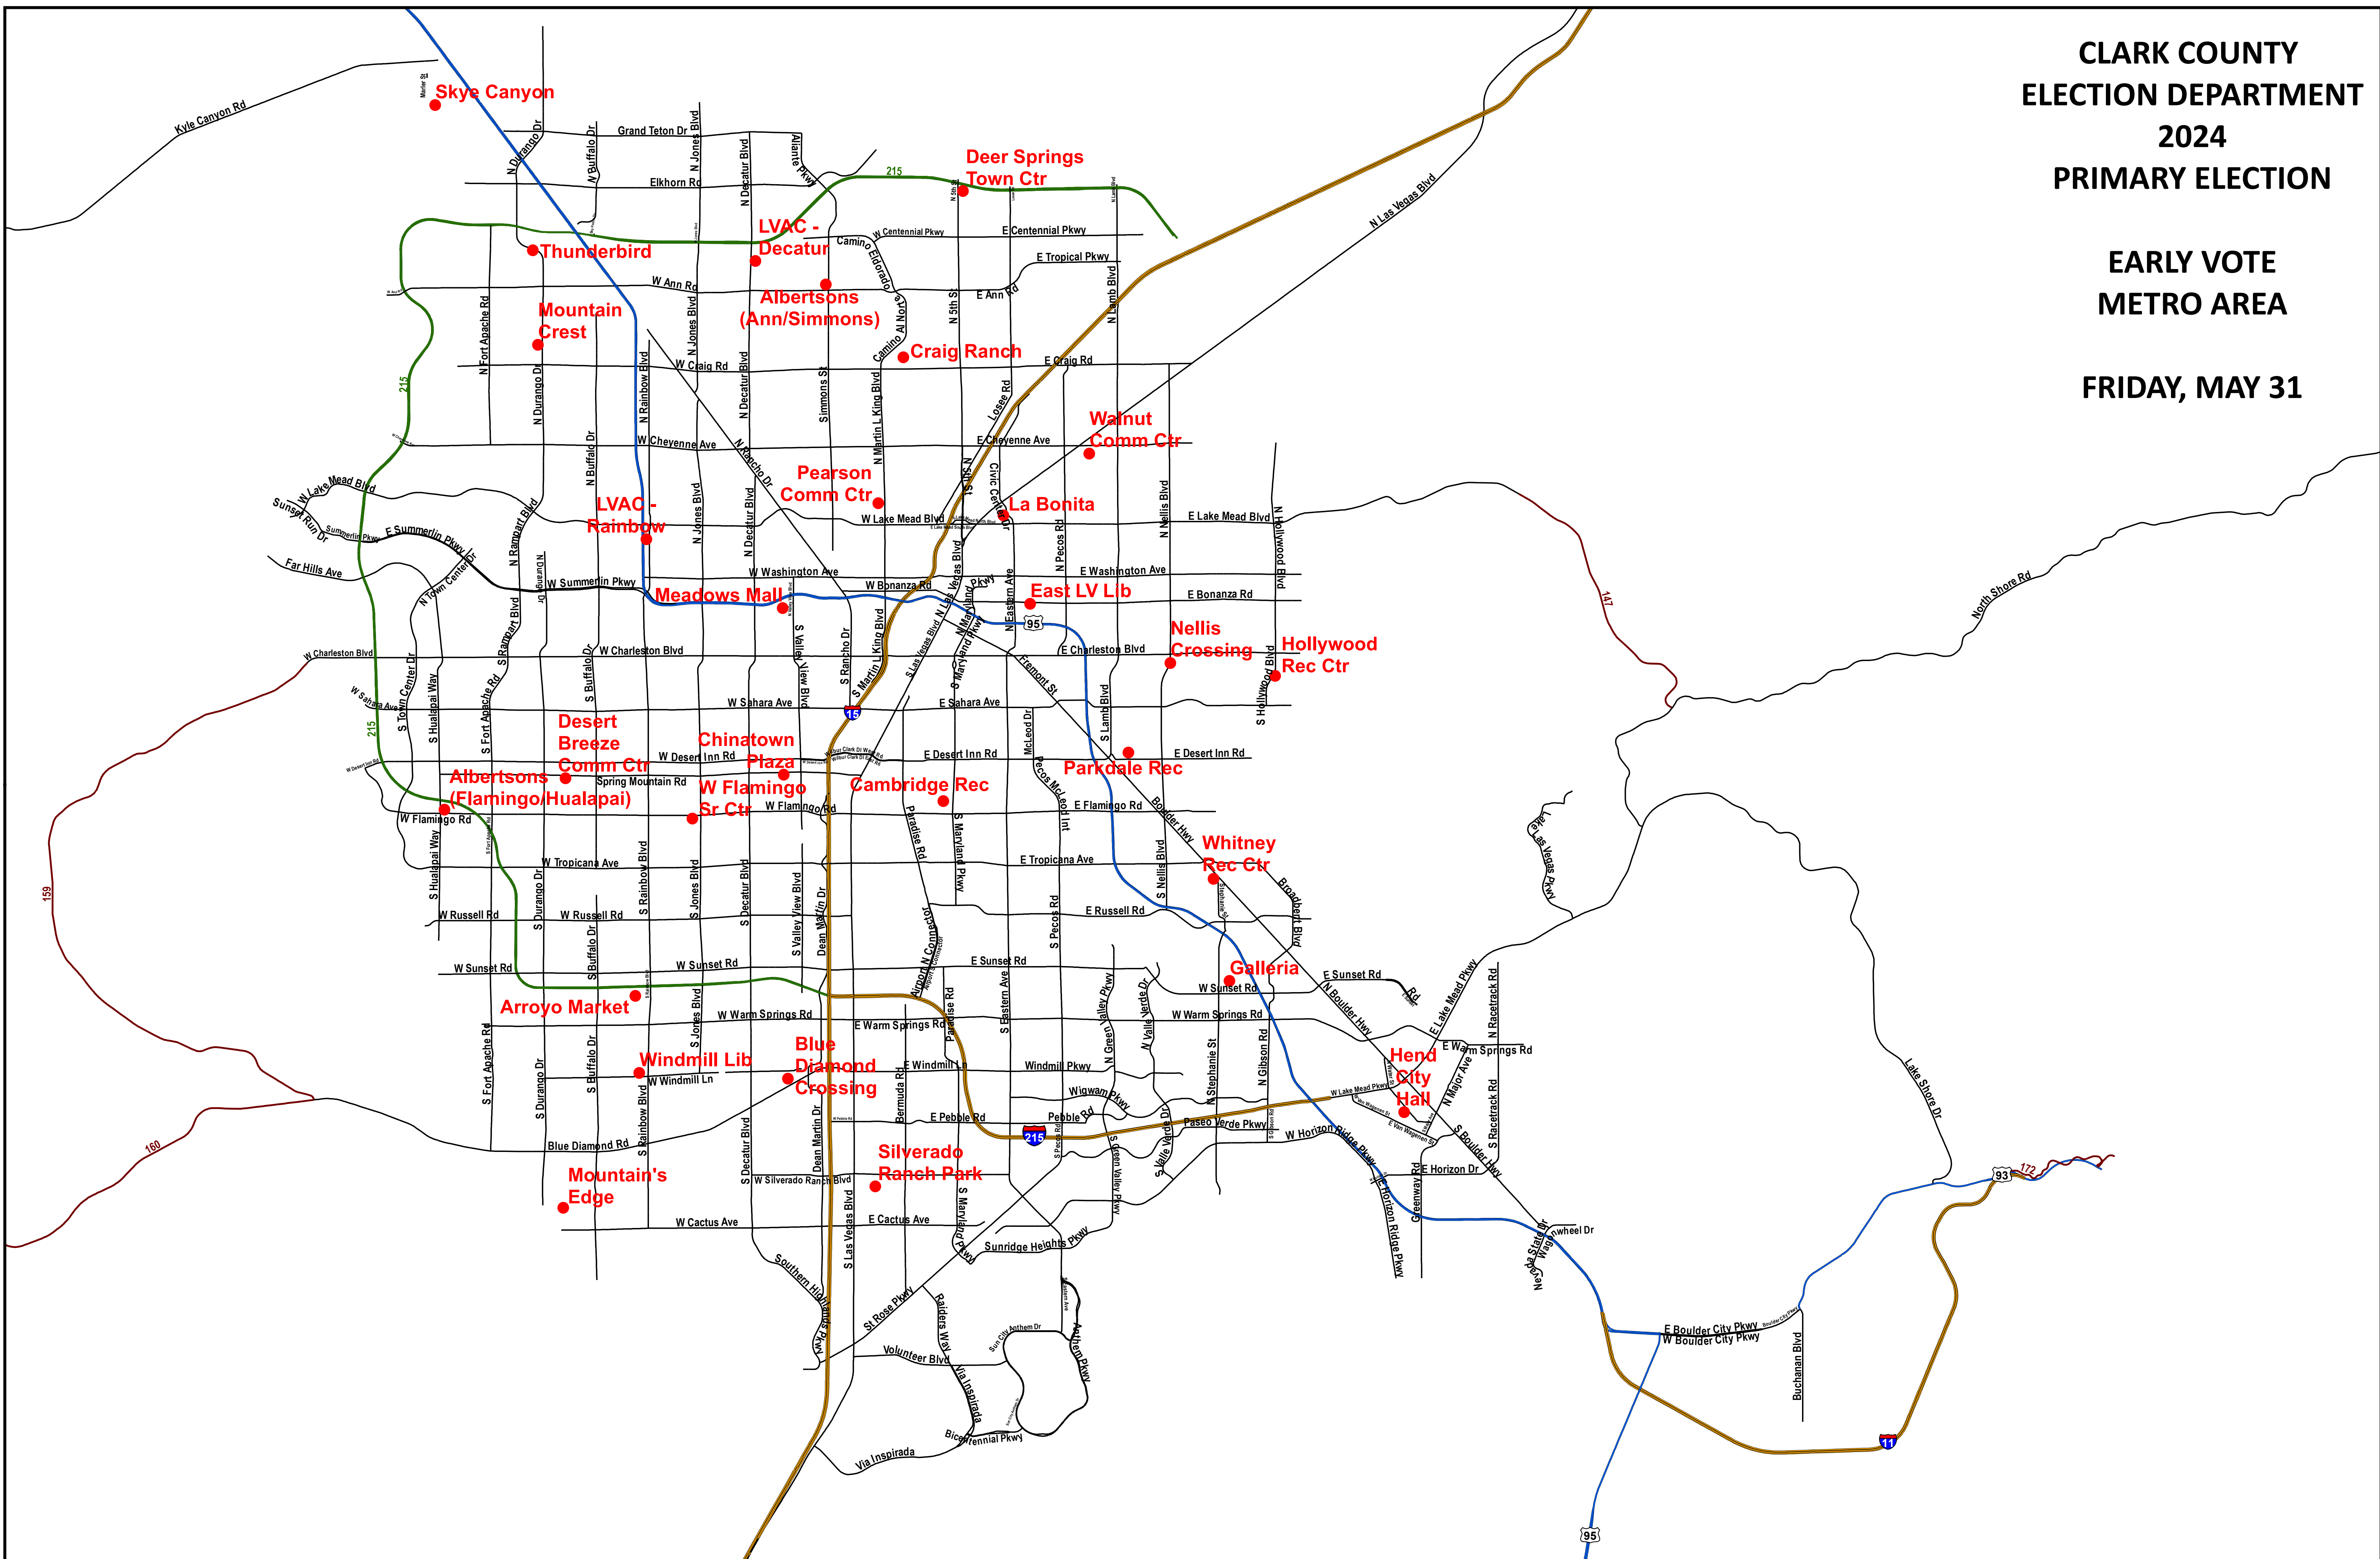

CLARK COUNTY
ELECTION DEPARTMENT
2024
PRIMARY ELECTION

EARLY VOTE
METRO AREA

FRIDAY, MAY 31