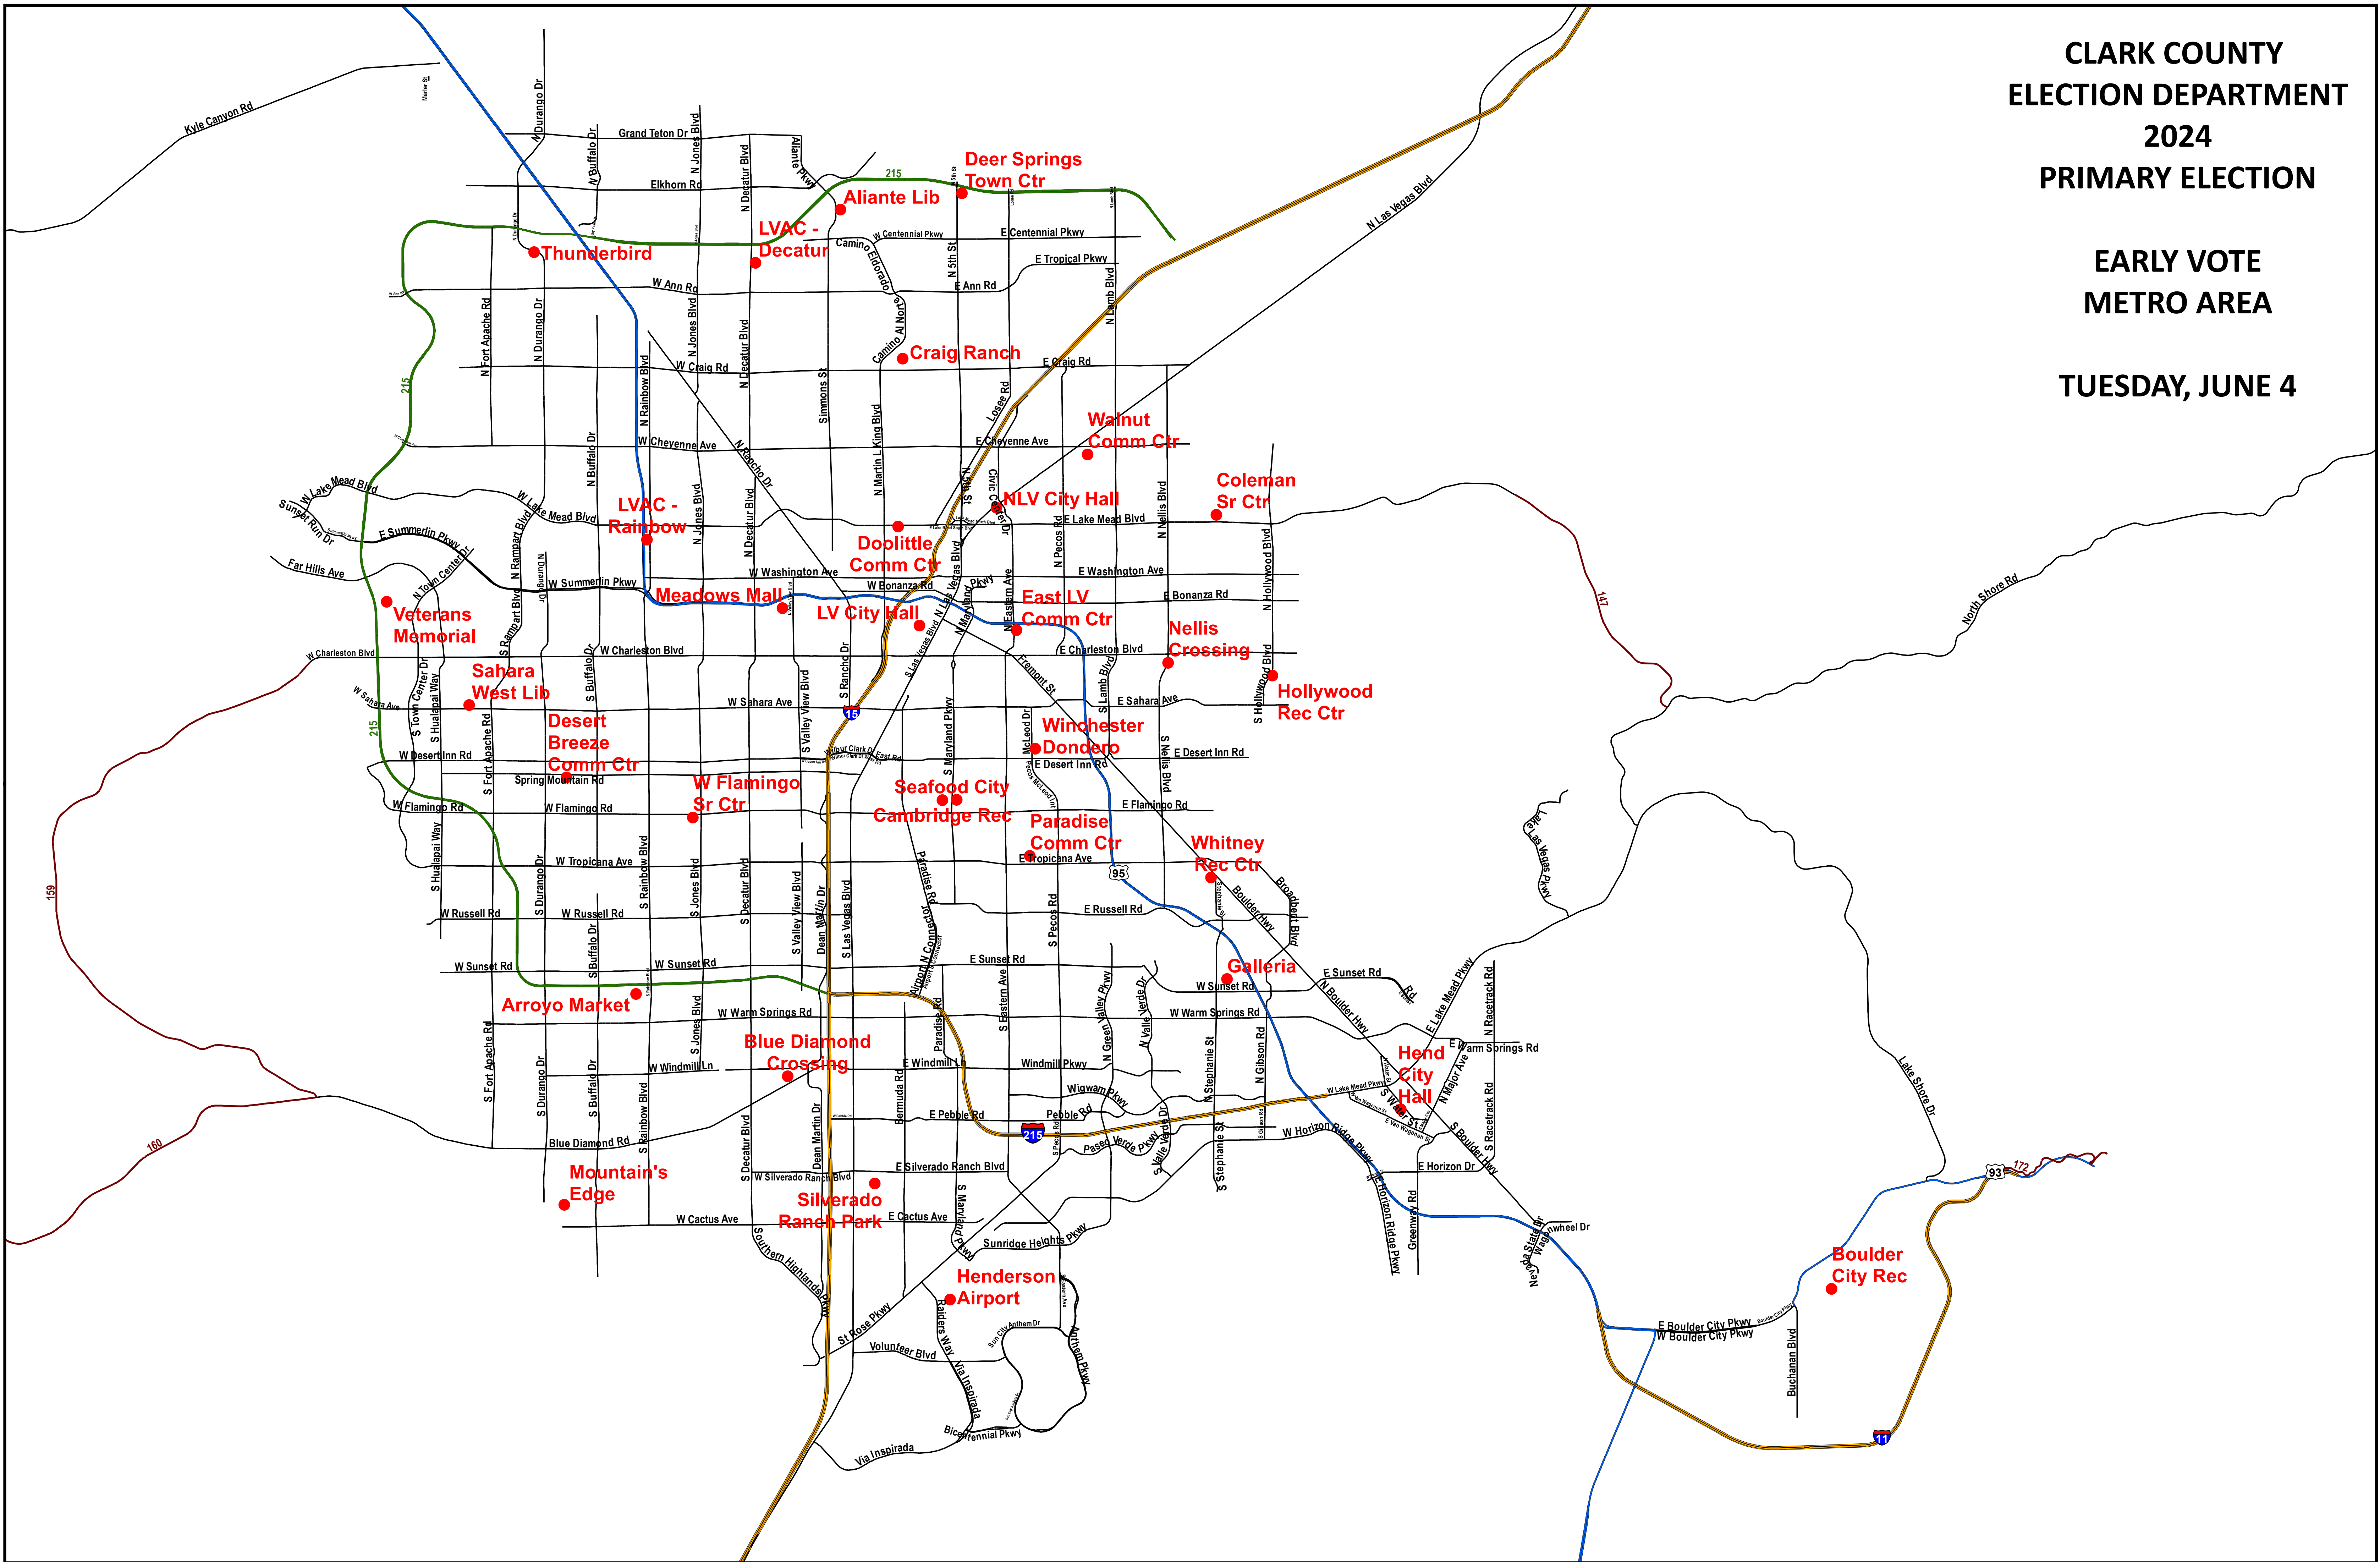

CLARK COUNTY
ELECTION DEPARTMENT
2024
PRIMARY ELECTION

EARLY VOTE
METRO AREA

TUESDAY, JUNE 4