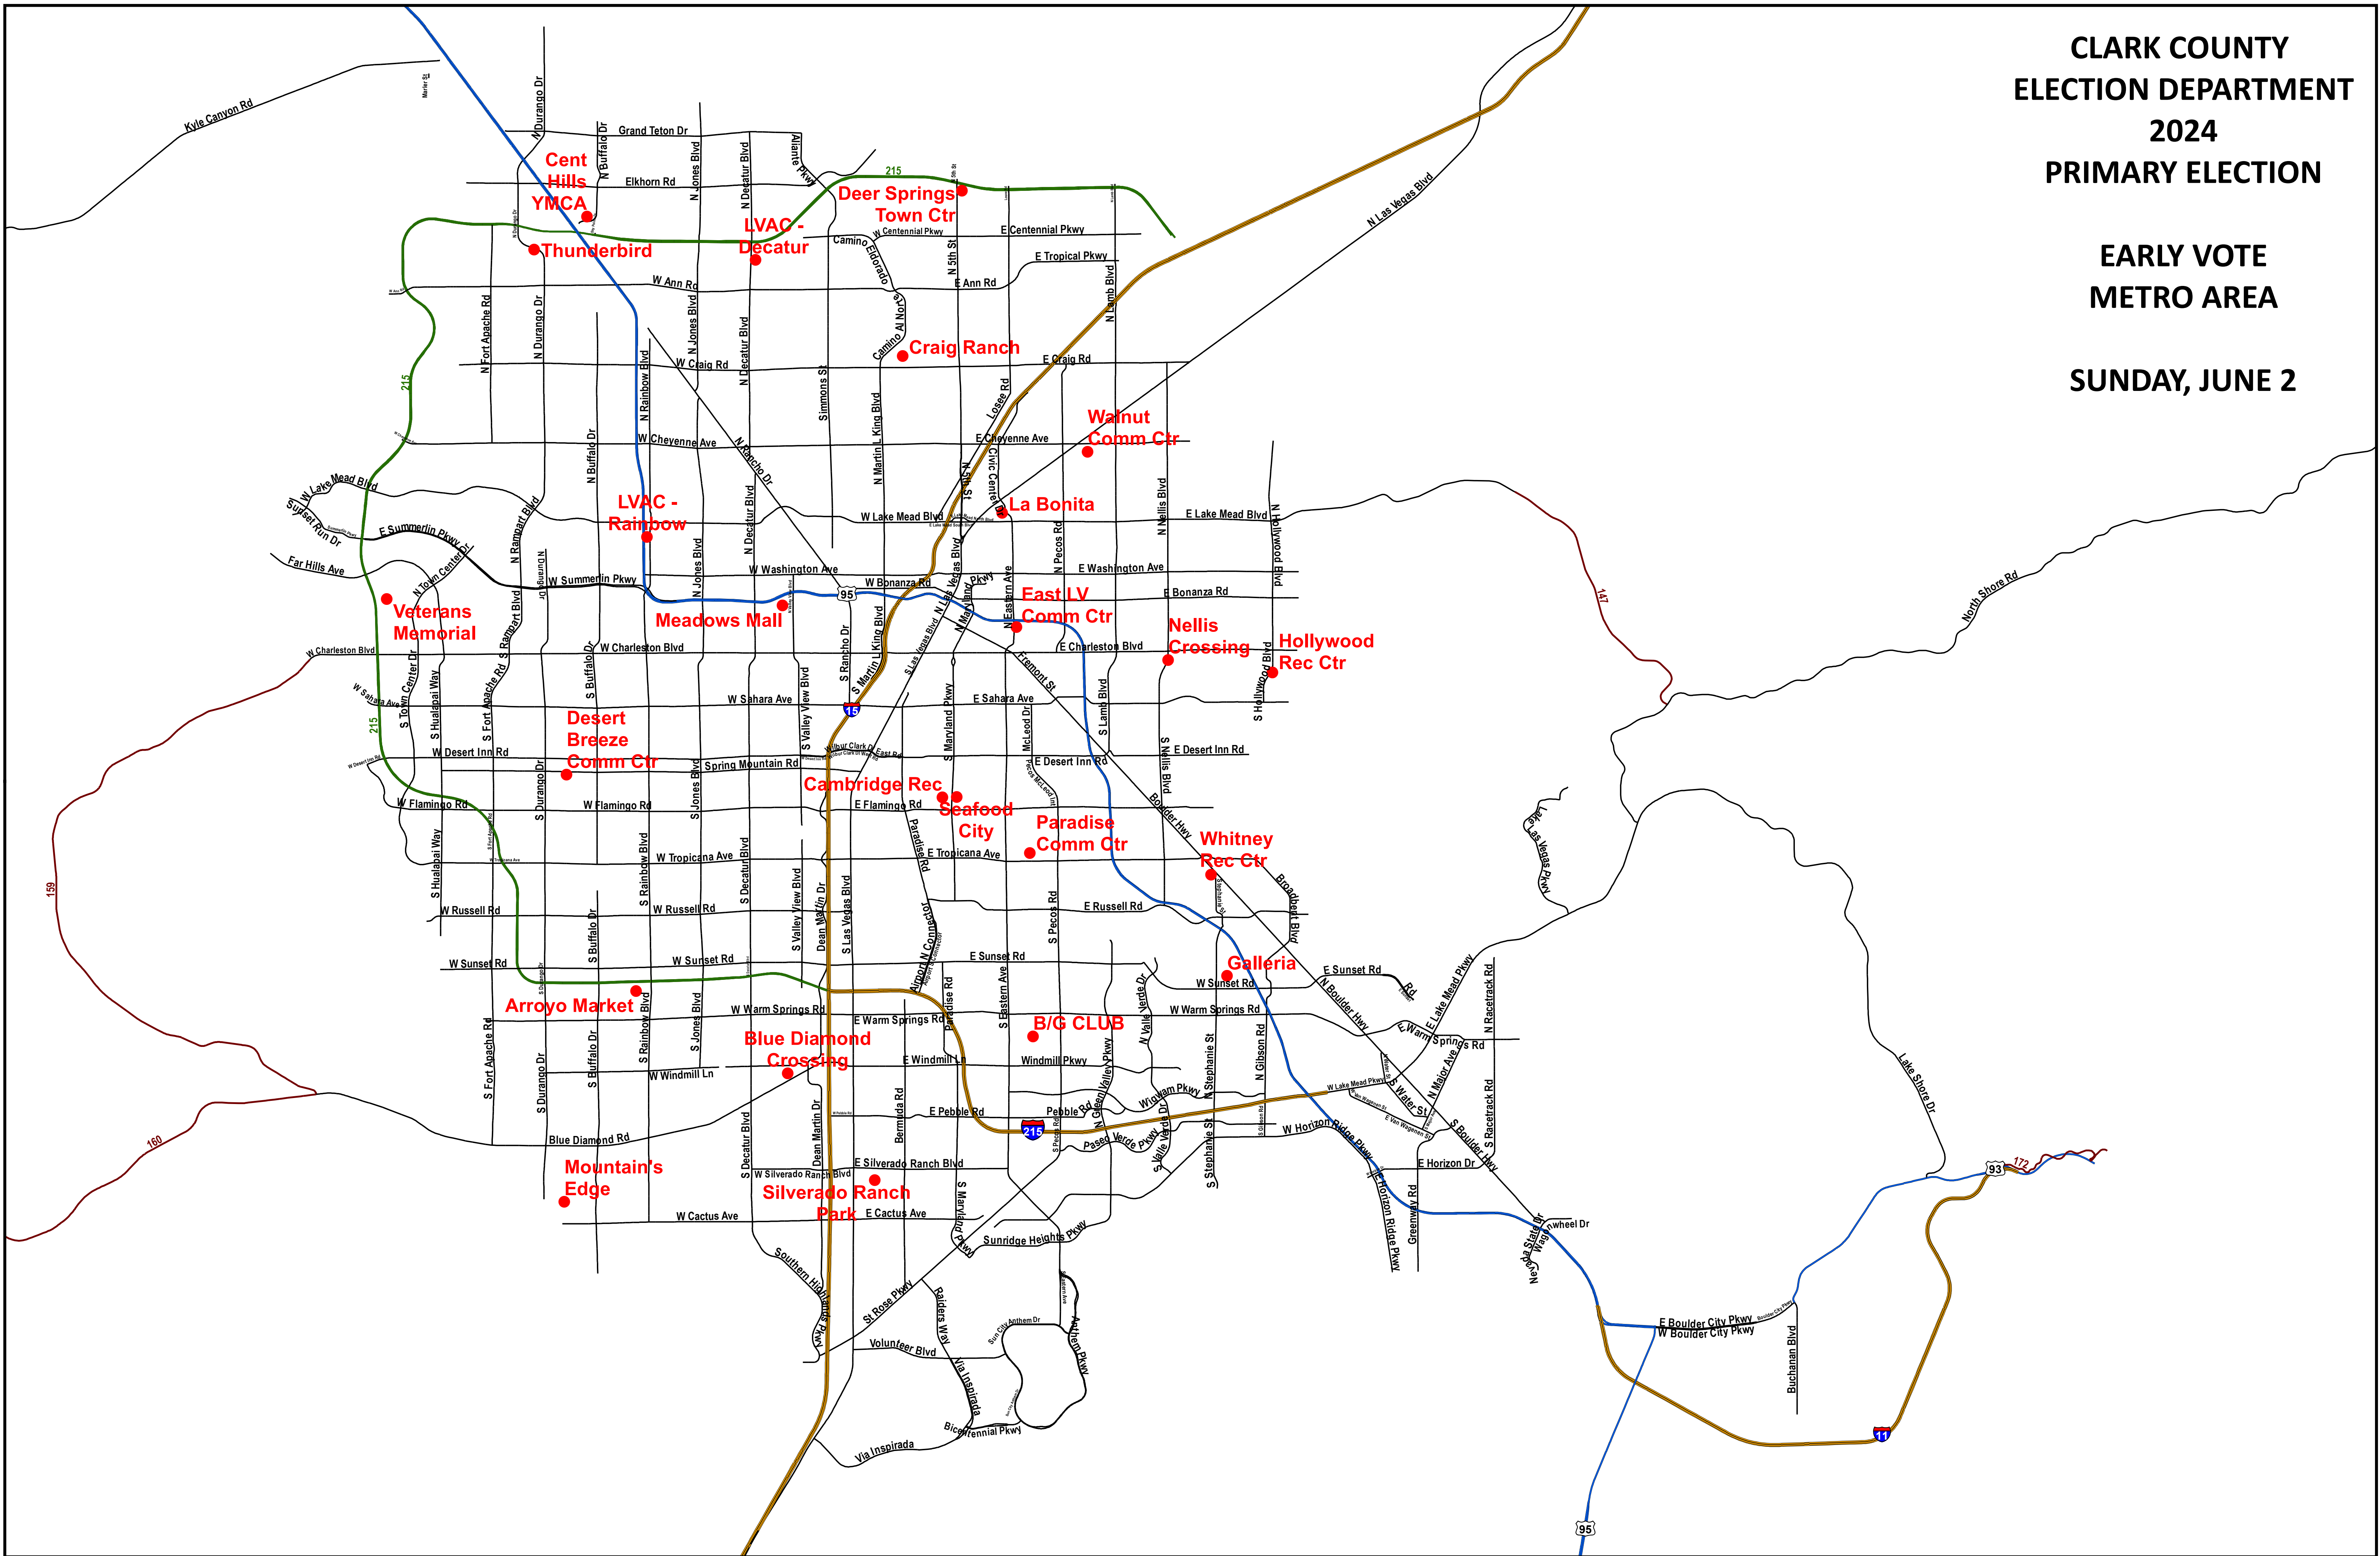

**CLARK COUNTY
ELECTION DEPARTMENT
2024
PRIMARY ELECTION**

**EARLY VOTE
METRO AREA**

SUNDAY, JUNE 2