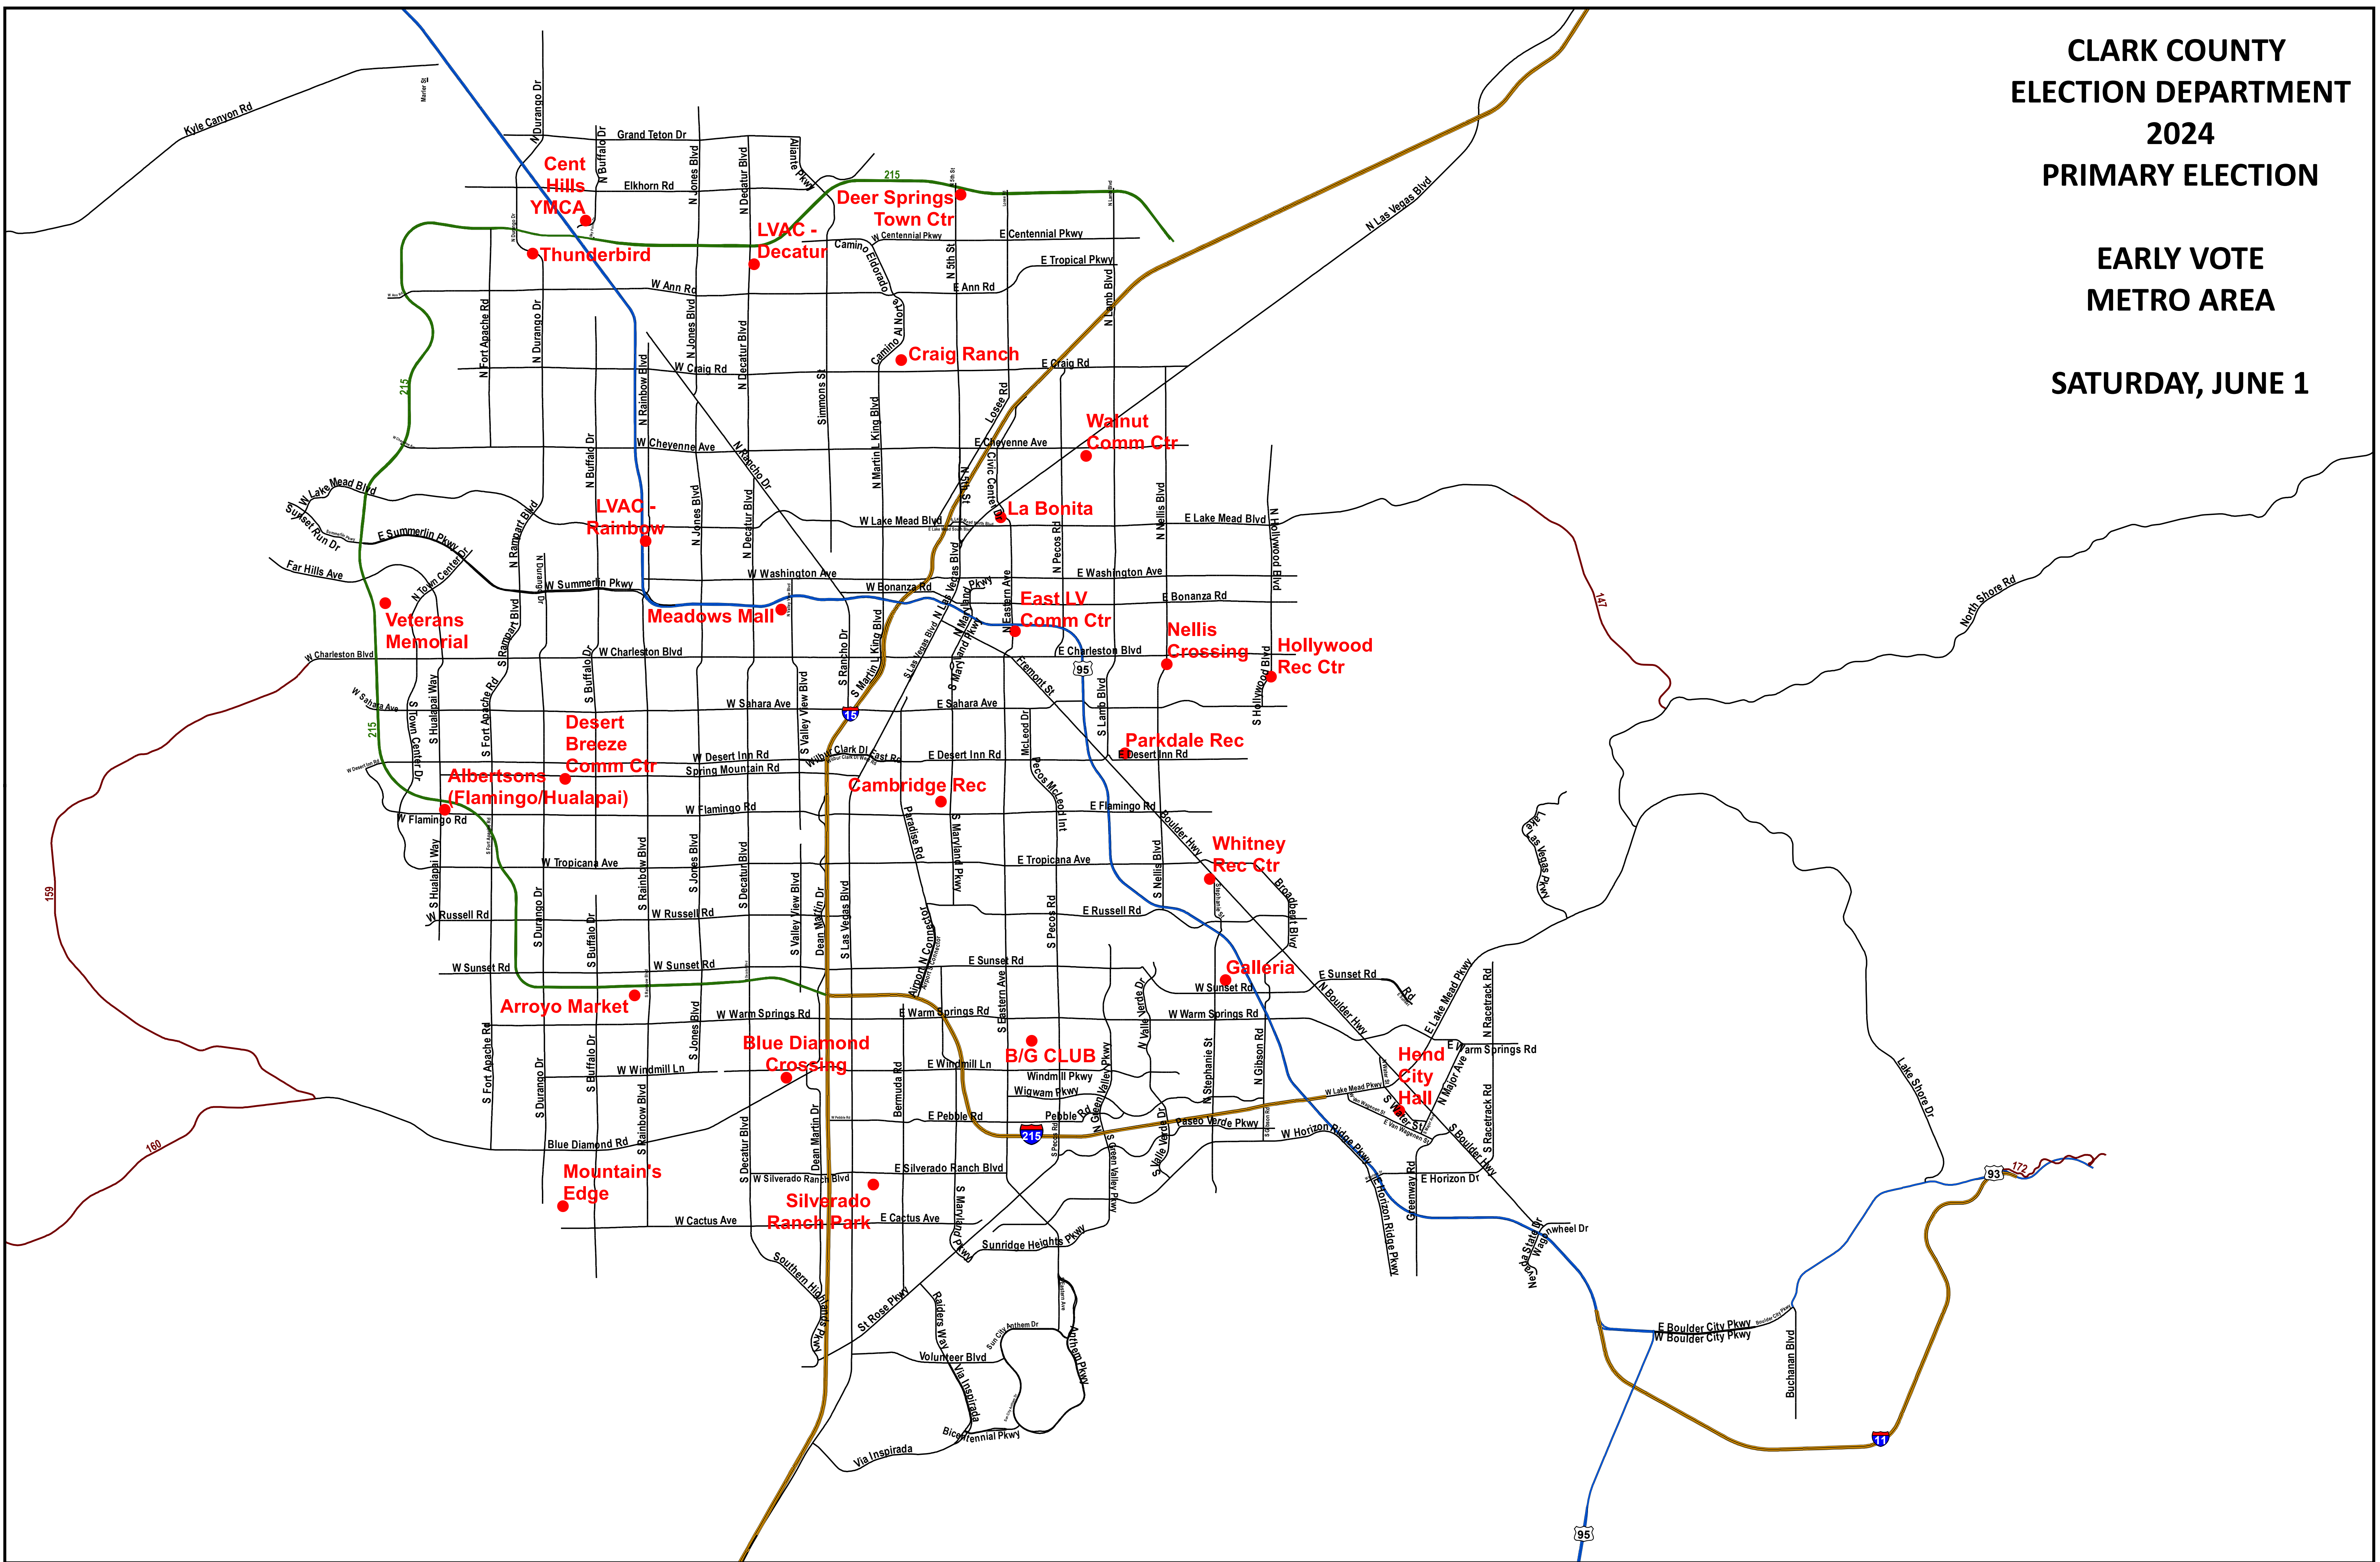

CLARK COUNTY
ELECTION DEPARTMENT
2024
PRIMARY ELECTION

EARLY VOTE
METRO AREA

SATURDAY, JUNE 1