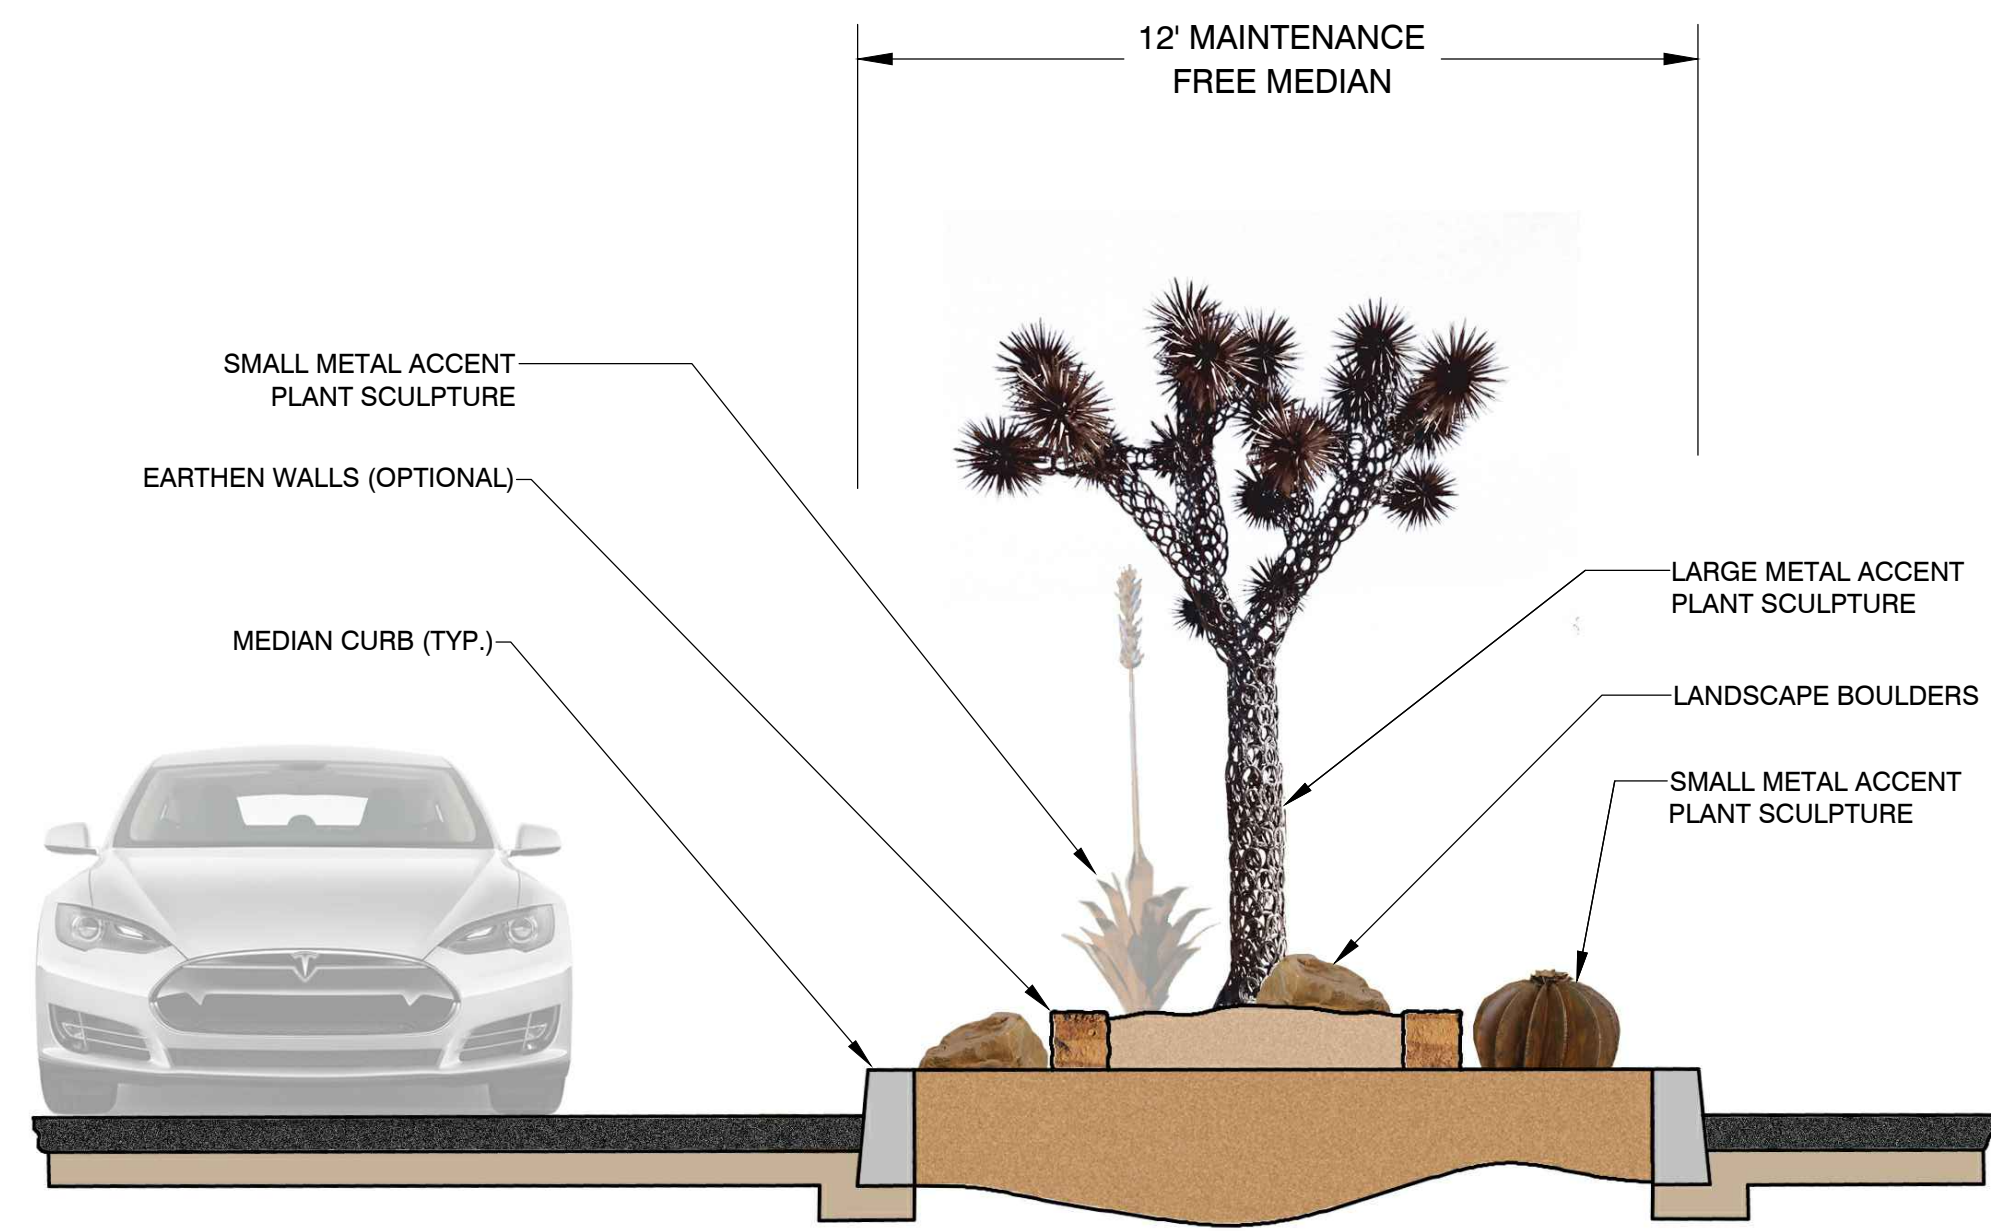

SECTION

SCALE 1/4" = 1'-0"

PLAN VIEW

MEDIAN SECTION

LARGE METAL ACCENT PLANT SCULPTURES

SMALL METAL ACCENT PLANT SCULPTURES

PLAN VIEW