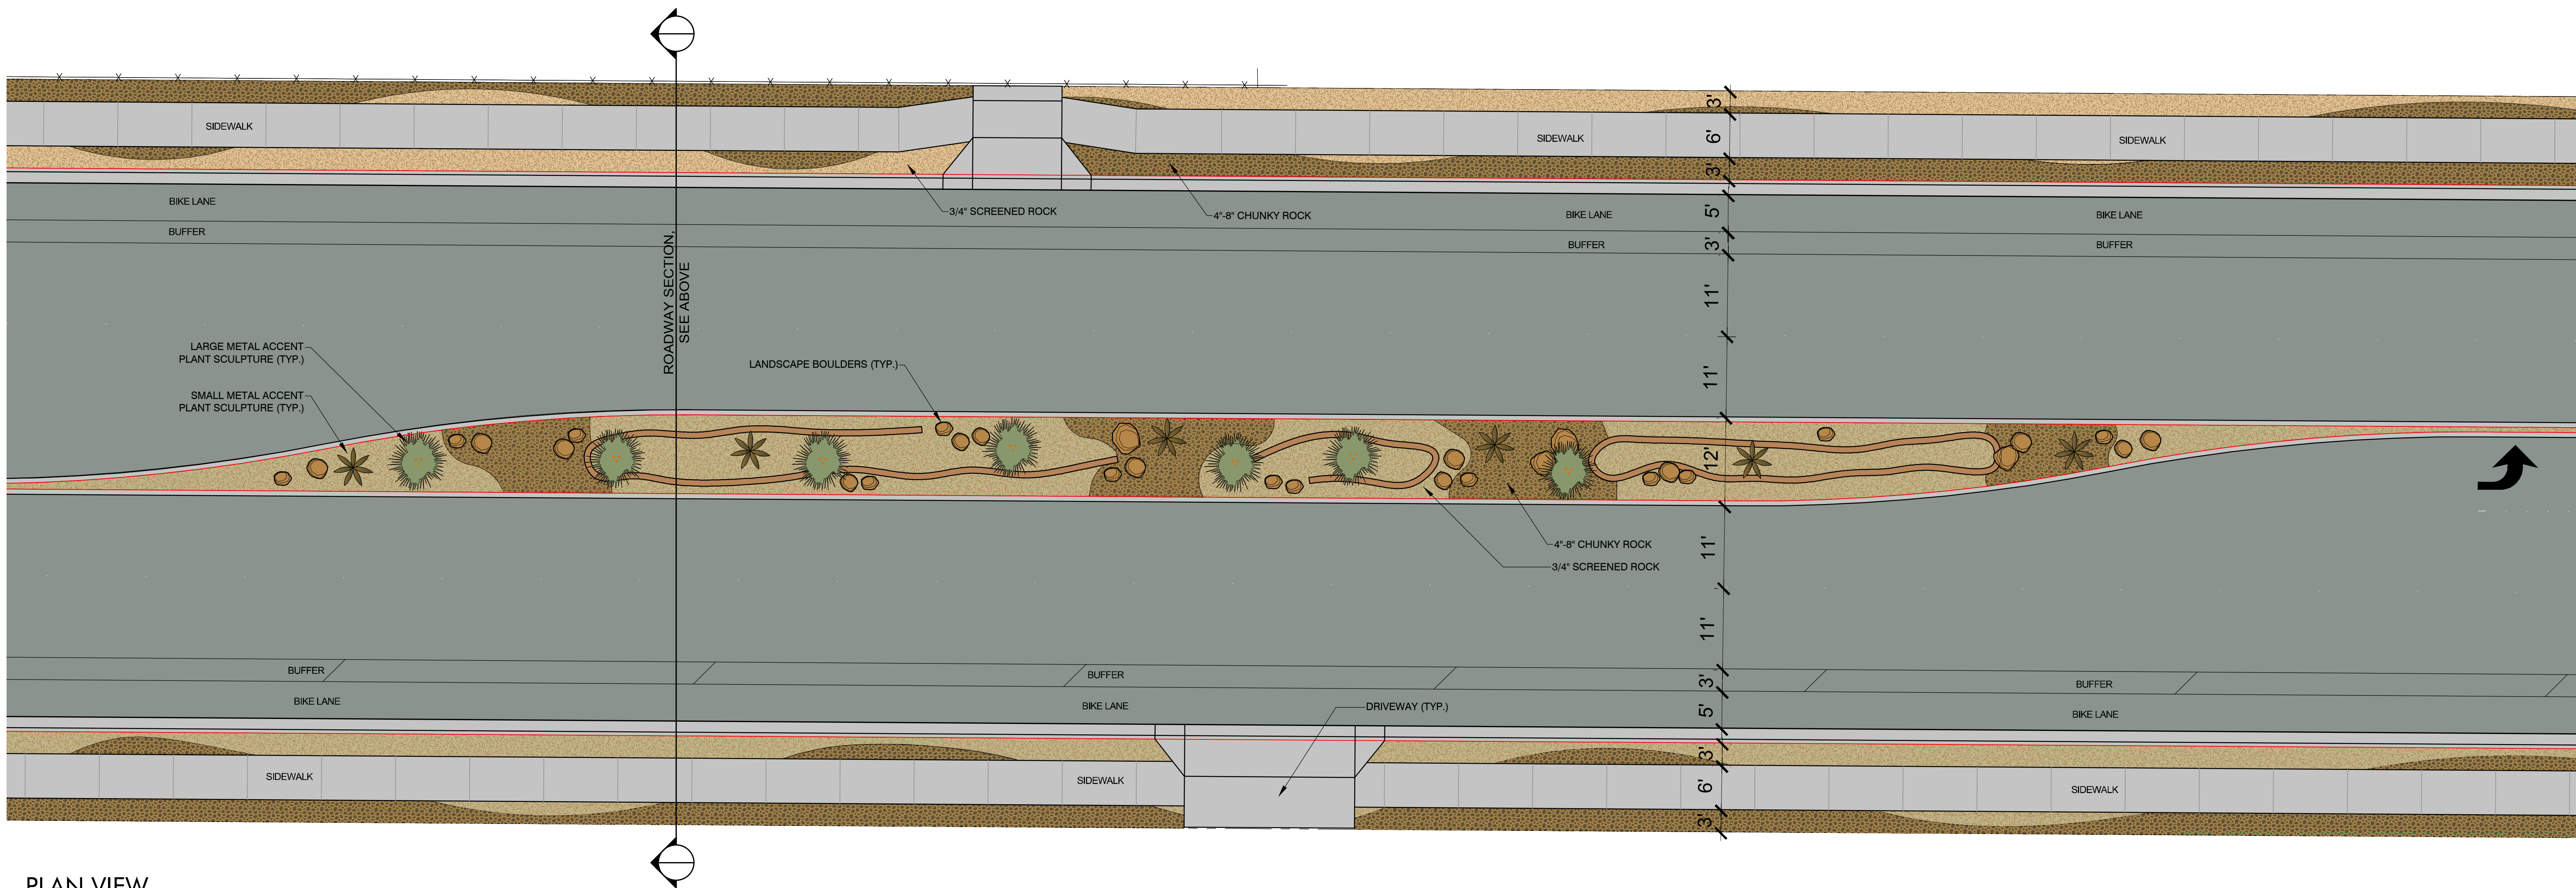

SECTION

SCALE 1/4" = 1'-0"

PLAN VIEW

MEDIAN SECTION

LARGE METAL ACCENT PLANT SCULPTURES

SMALL METAL ACCENT PLANT SCULPTURES

PLAN VIEW