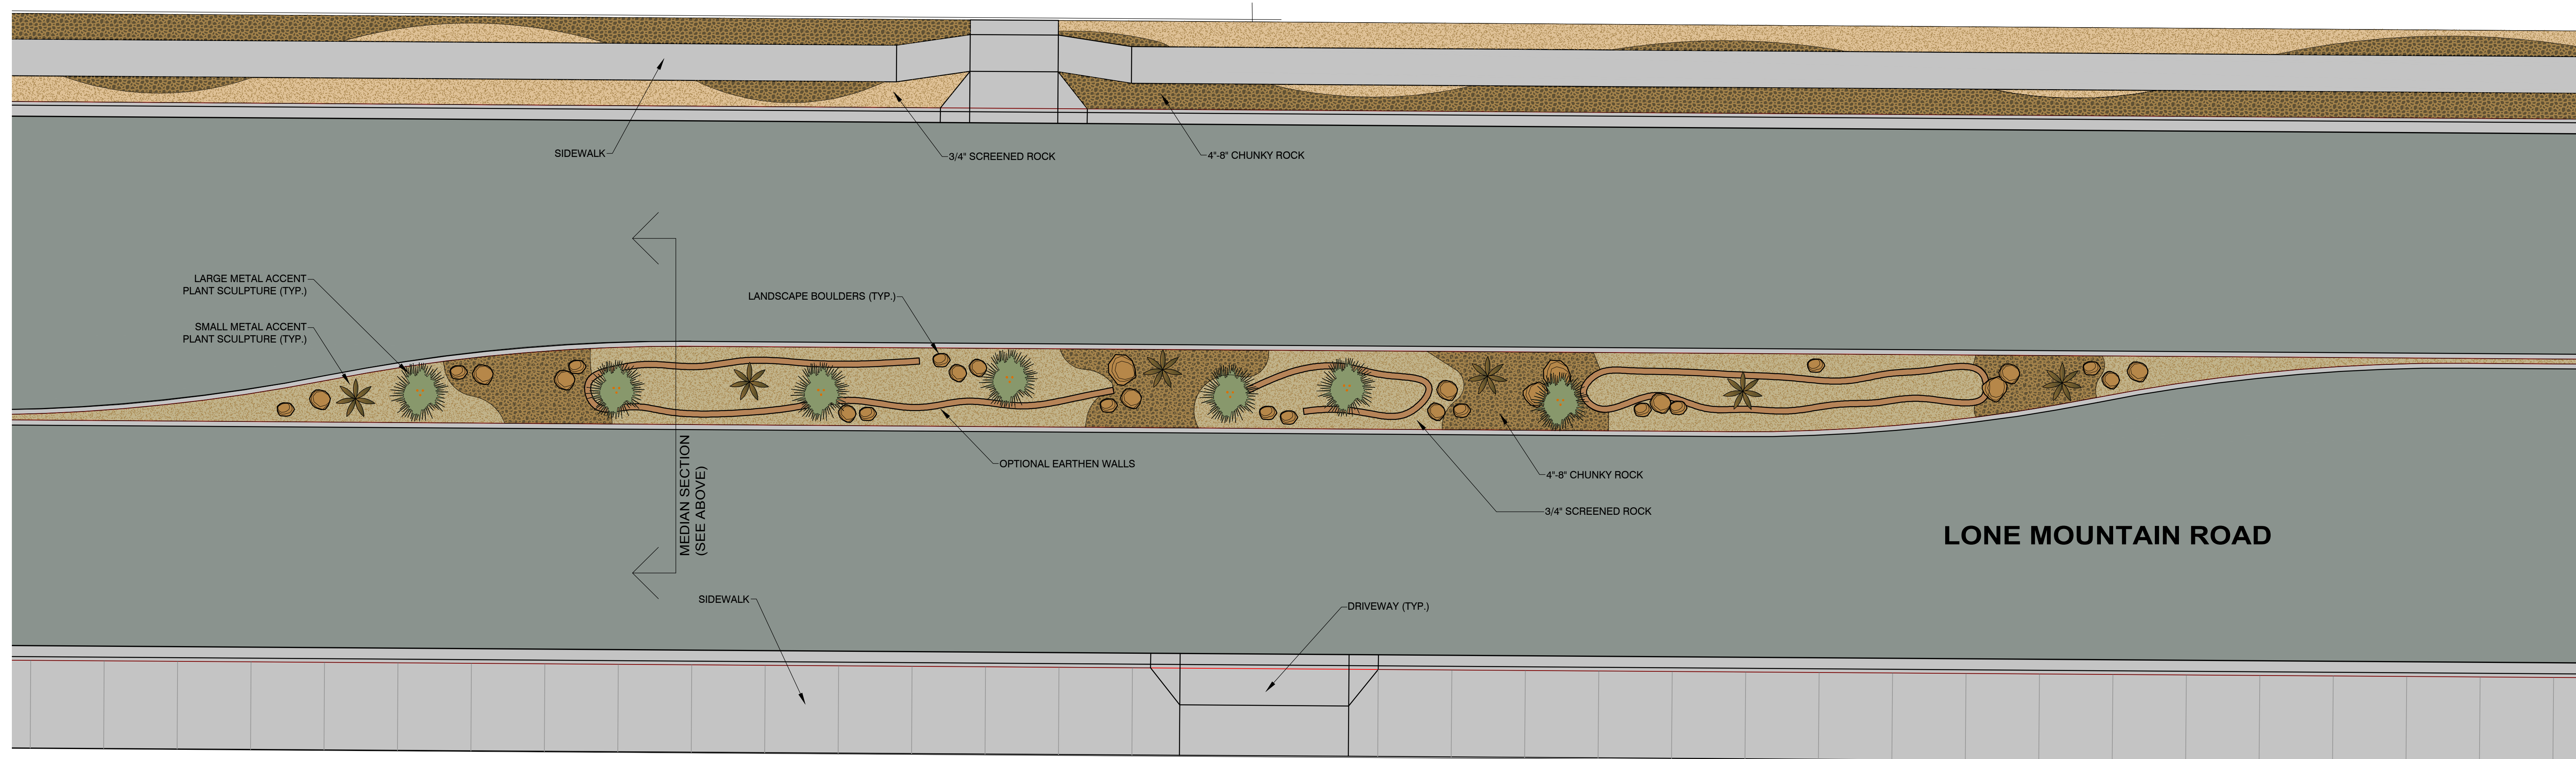

SECTION

SCALE 1/4" = 1'-0"

PLAN VIEW

MEDIAN SECTION

LARGE METAL ACCENT PLANT SCULPTURES

SMALL METAL ACCENT PLANT SCULPTURES

PLAN VIEW