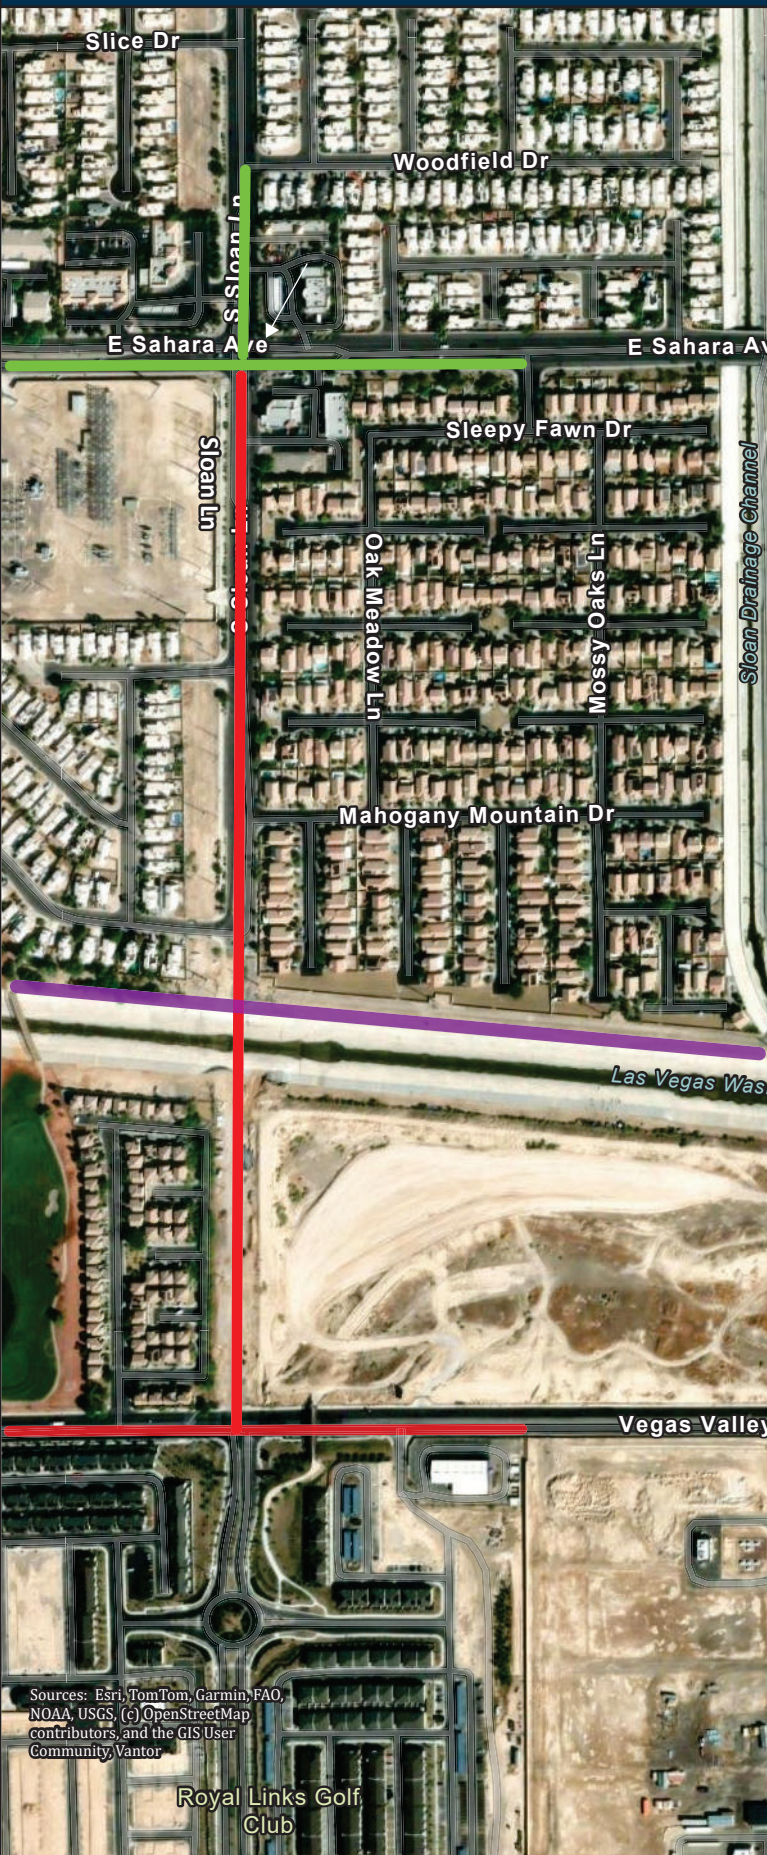

togetherforbetter

Sloan Lane - Vegas Valley Drive to Ruby Creek Drive (Sahara Ave. to Vegas Valley Dr.)

Lane Closures and Restrictions

Work Days & Times

Sloan Lane: 7am-5pm, Mon-Fri

Sahara Ave: 9am-3pm, Mon-Fri

**Note- No Lane Restrictions during non-work times.*

WEEK OF APRIL 5-11

Sahara Ave East & Westbound

● No restrictions

Sloan Lane - North of Sahara

● No restrictions

Sloan Lane - South of Sahara

● Rights and lefts for Sloan south of Sahara to south end of limits on Sloan.

Vegas Valley Dr Westbound

● Half Street Closure

Trail Closure

● Trail closure North of Las Vegas Wash, Sloan Drainage Channel to Desert Rose Golf Course

Sources: Esri, TomTom, Garmin, FAO, NOAA, USGS, (c) OpenStreetMap contributors, and the GIS User Community, Vantor