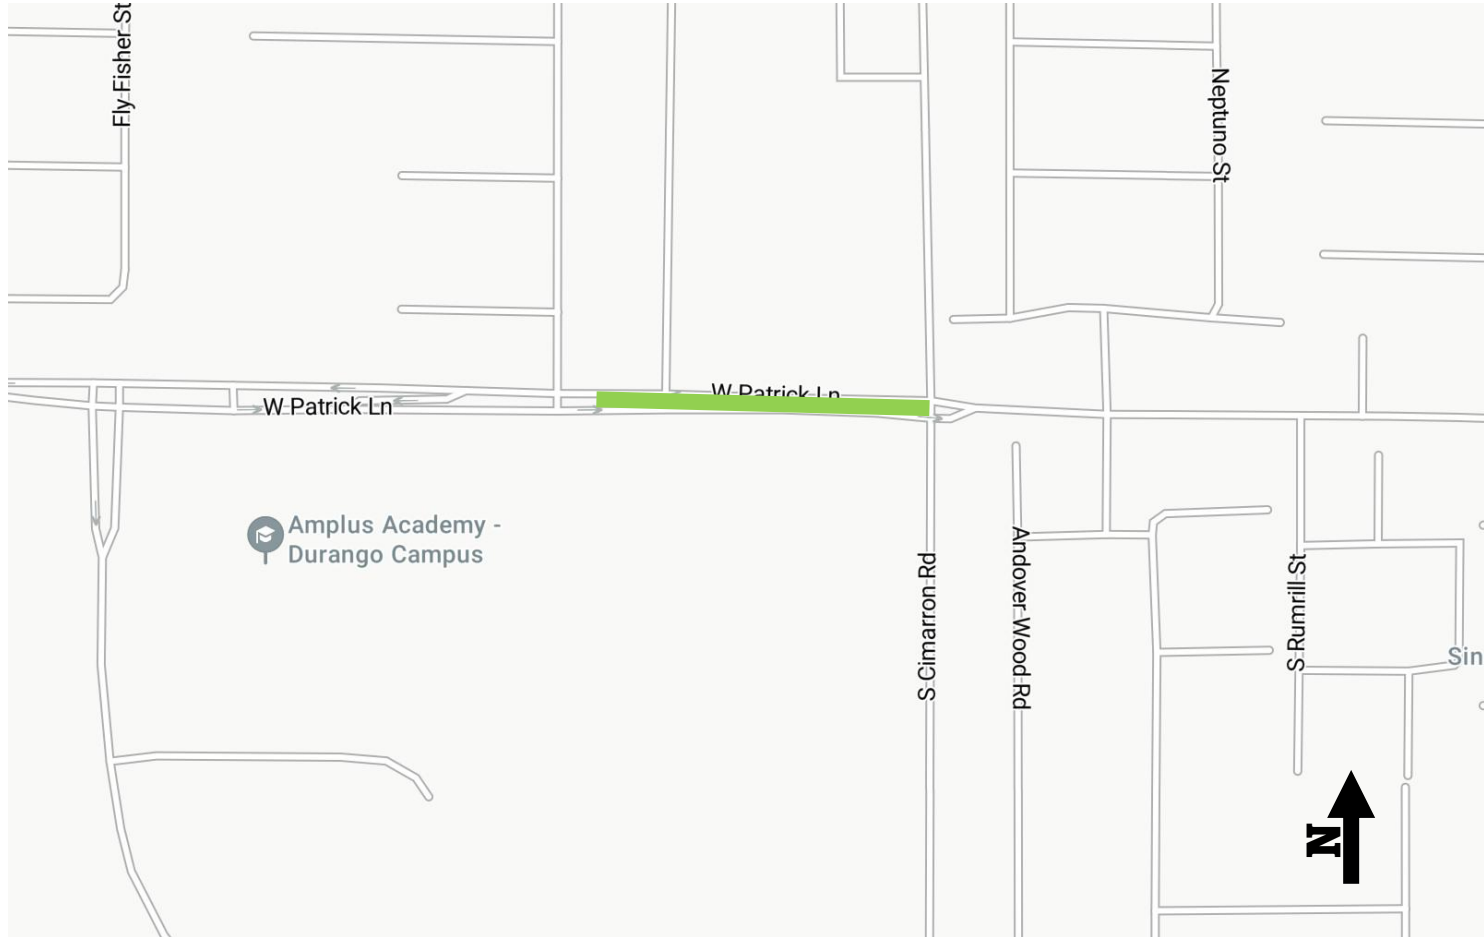

Flamingo Wash – Cimarron Branch
Working Hours Monday – Friday 7:00am to 3:30pm
Lane Restrictions 7:00am to 3:30pm
March 22 - 28, 2026

— Flagger Setup, 1 open lane.
Public to adhere to flaggers on site.
Please use caution and plan ahead.