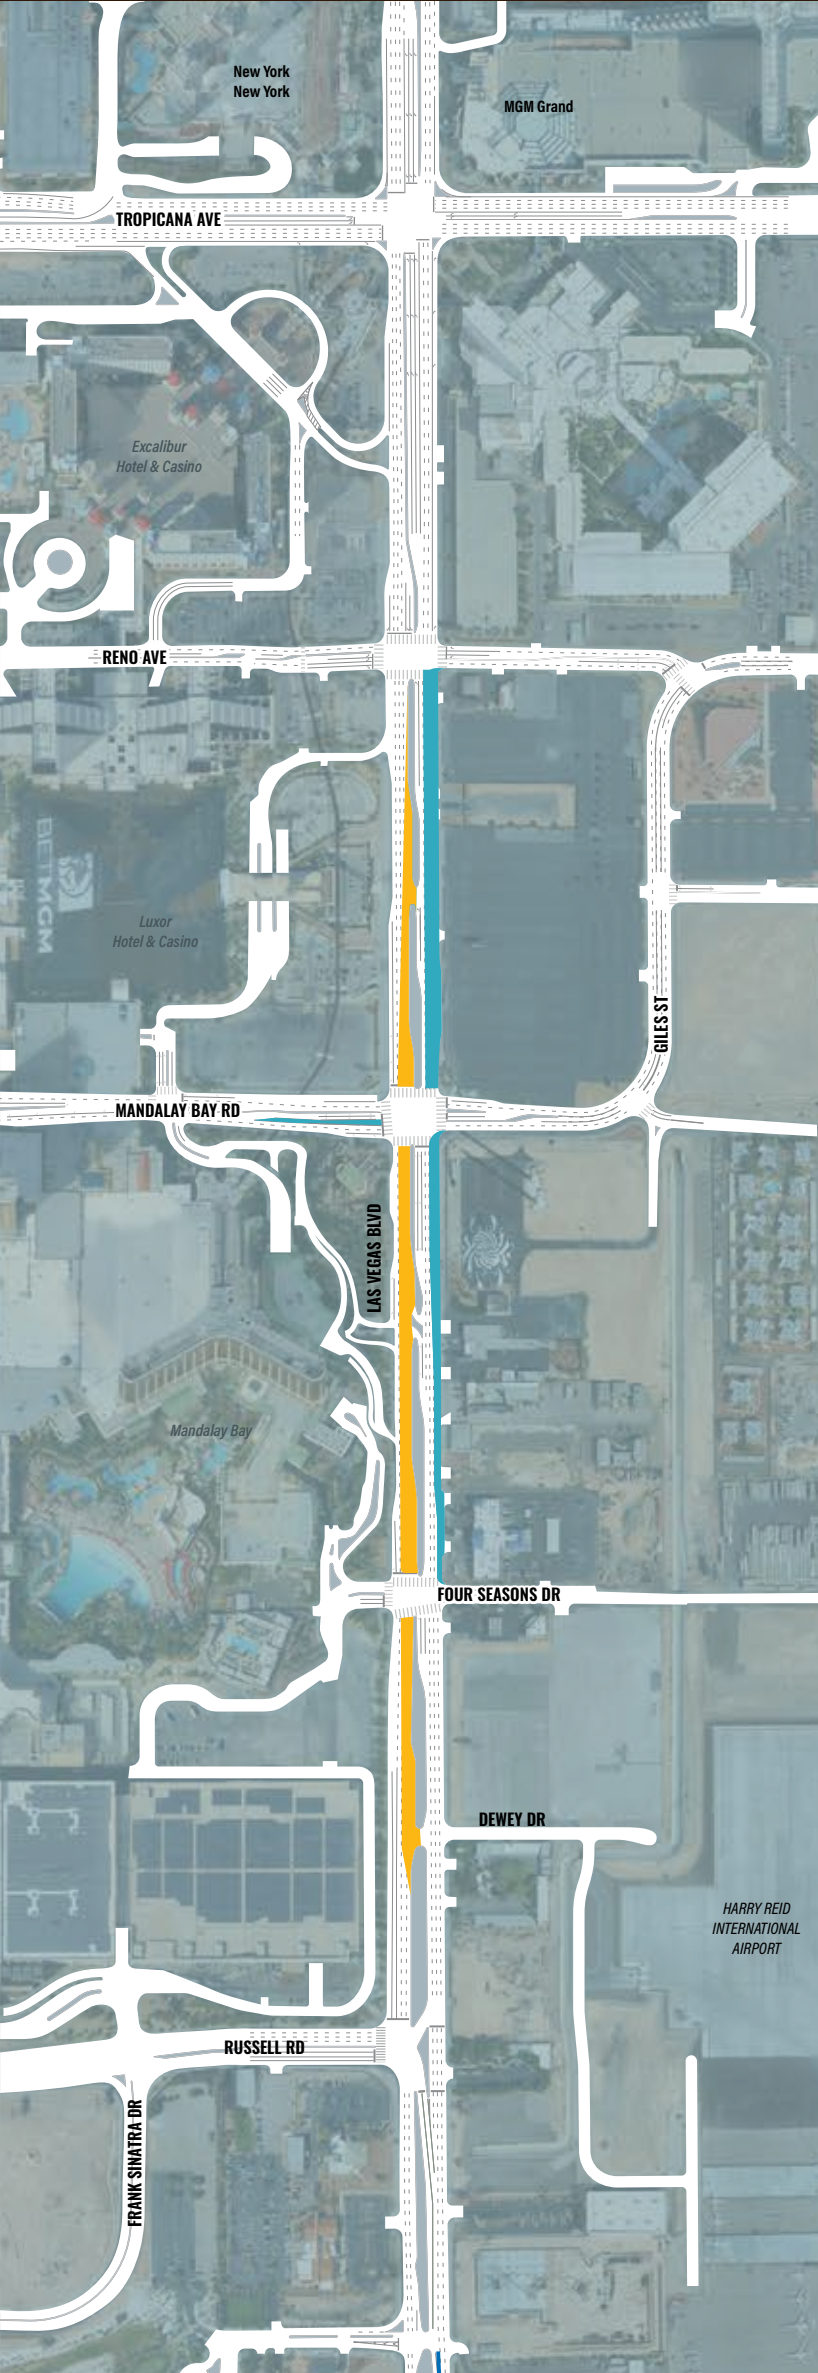

# LAS VEGAS BOULEVARD PHASE C & D (Russell Rd to Tropicana Ave)

## Lane Restrictions and Closures

### Las Vegas Blvd Southbound

- *One lane open, Mandalay Bay Rd to Dewey Dr*

### Las Vegas Blvd Northbound

- *One lane open, Mandalay Bay Rd to Reno Ave*