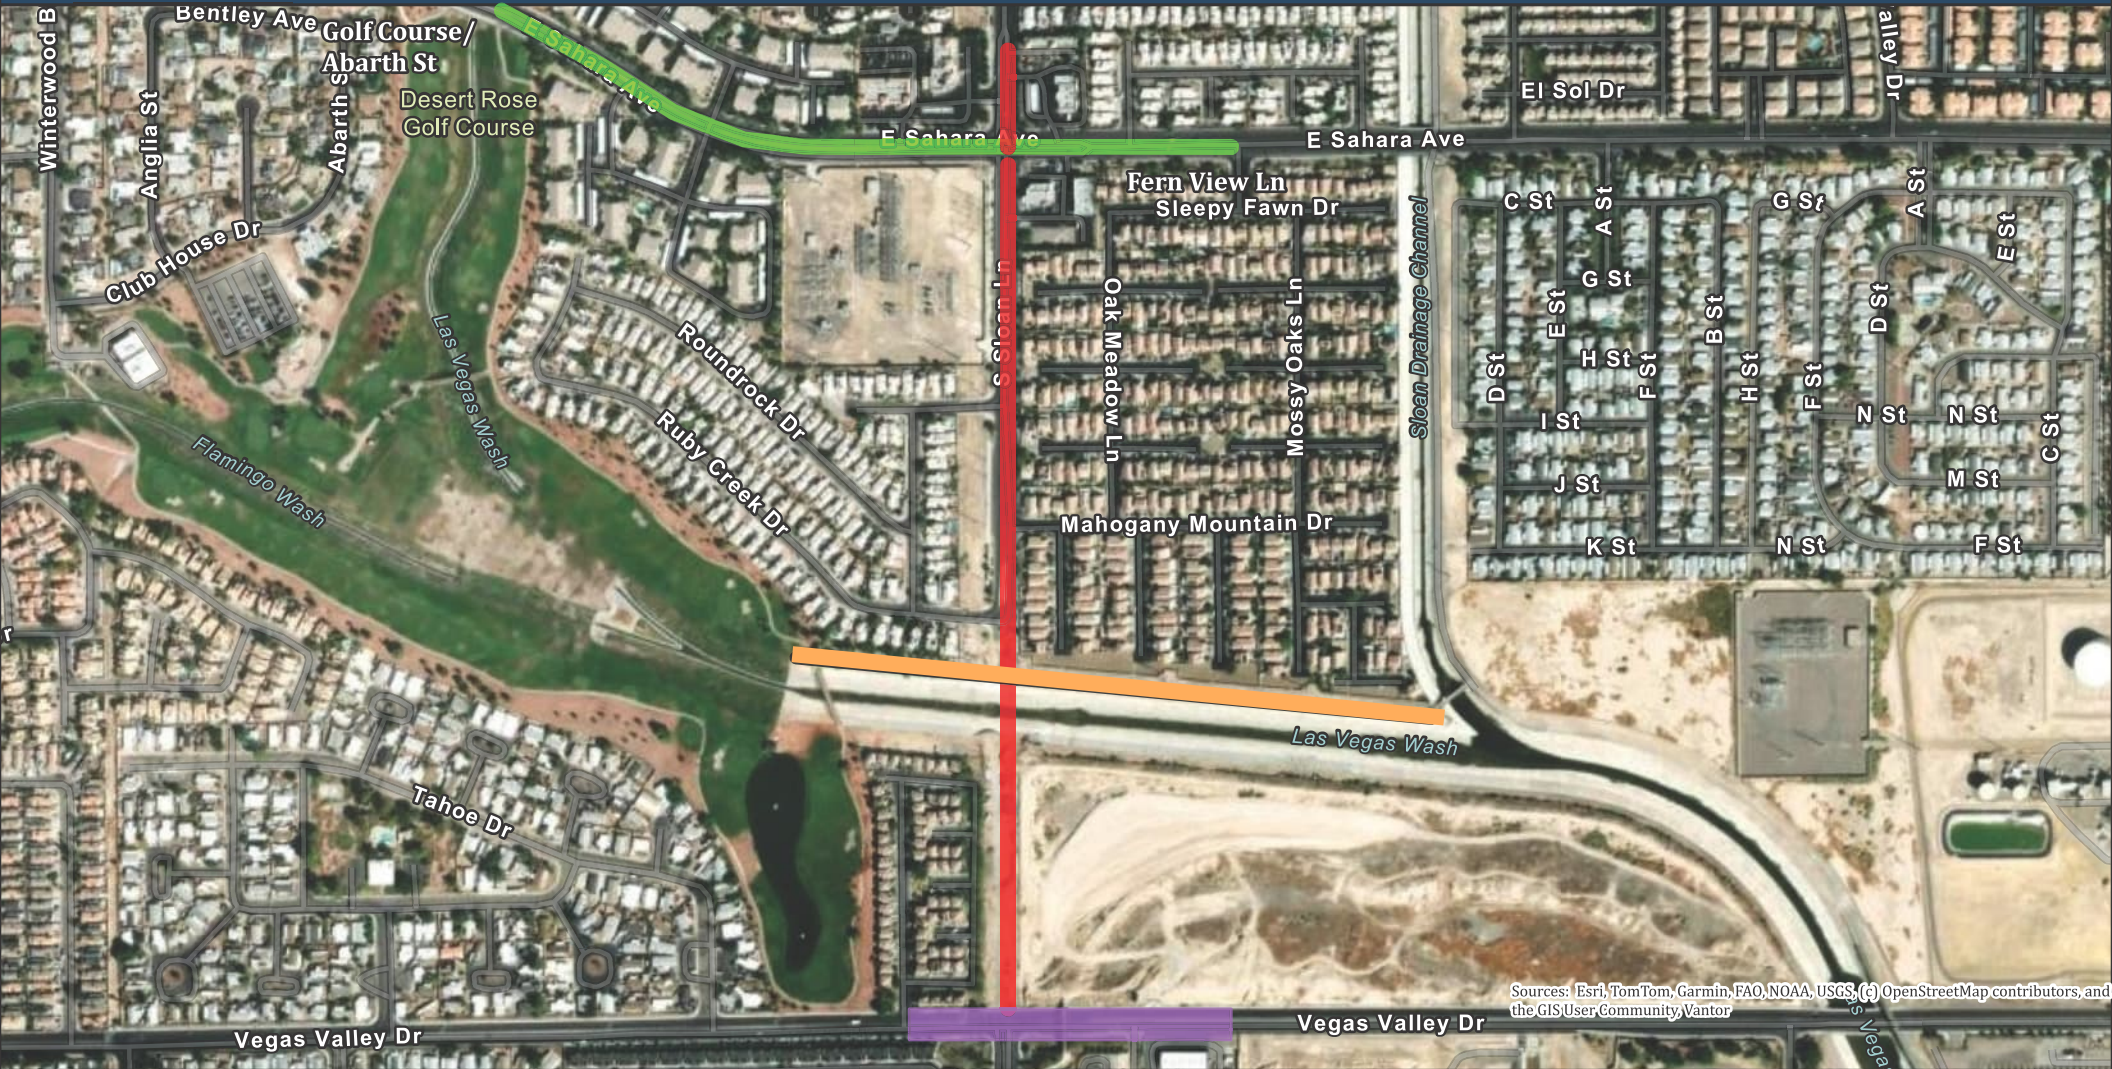

togetherforbetter

Sloan Lane - Vegas Valley Drive to Ruby Creek Drive

Monthly Look-Ahead - May 2026

Sources: Esri, TomTom, Garmin, FAO, NOAA, USGS, (c) OpenStreetMap contributors, and the GIS User Community, Vantor

Work Days & Times:

Sloan Lane: 7am-5pm, Mon - Fri

Sahara Ave: 9am-3pm, Mon- Fri

***Note - No Lane Restrictions during non-work times.**

Sahara Ave East & Westbound

 No restrictions

Sloan Lane - North of Sahara

 Left lane closure north of Sahara pushes traffic into the right lane south of Sahara

Sloan Lane - South of Sahara

 Rights and lefts for Sloan South of Sahara to South end of limits on Sloan.

Vegas Valley Dr Westbound

 Half street closure

Trail Closure

 Trail closure north of Las Vegas Wash, Sloan drainage channel to Desert Rose Golf Course