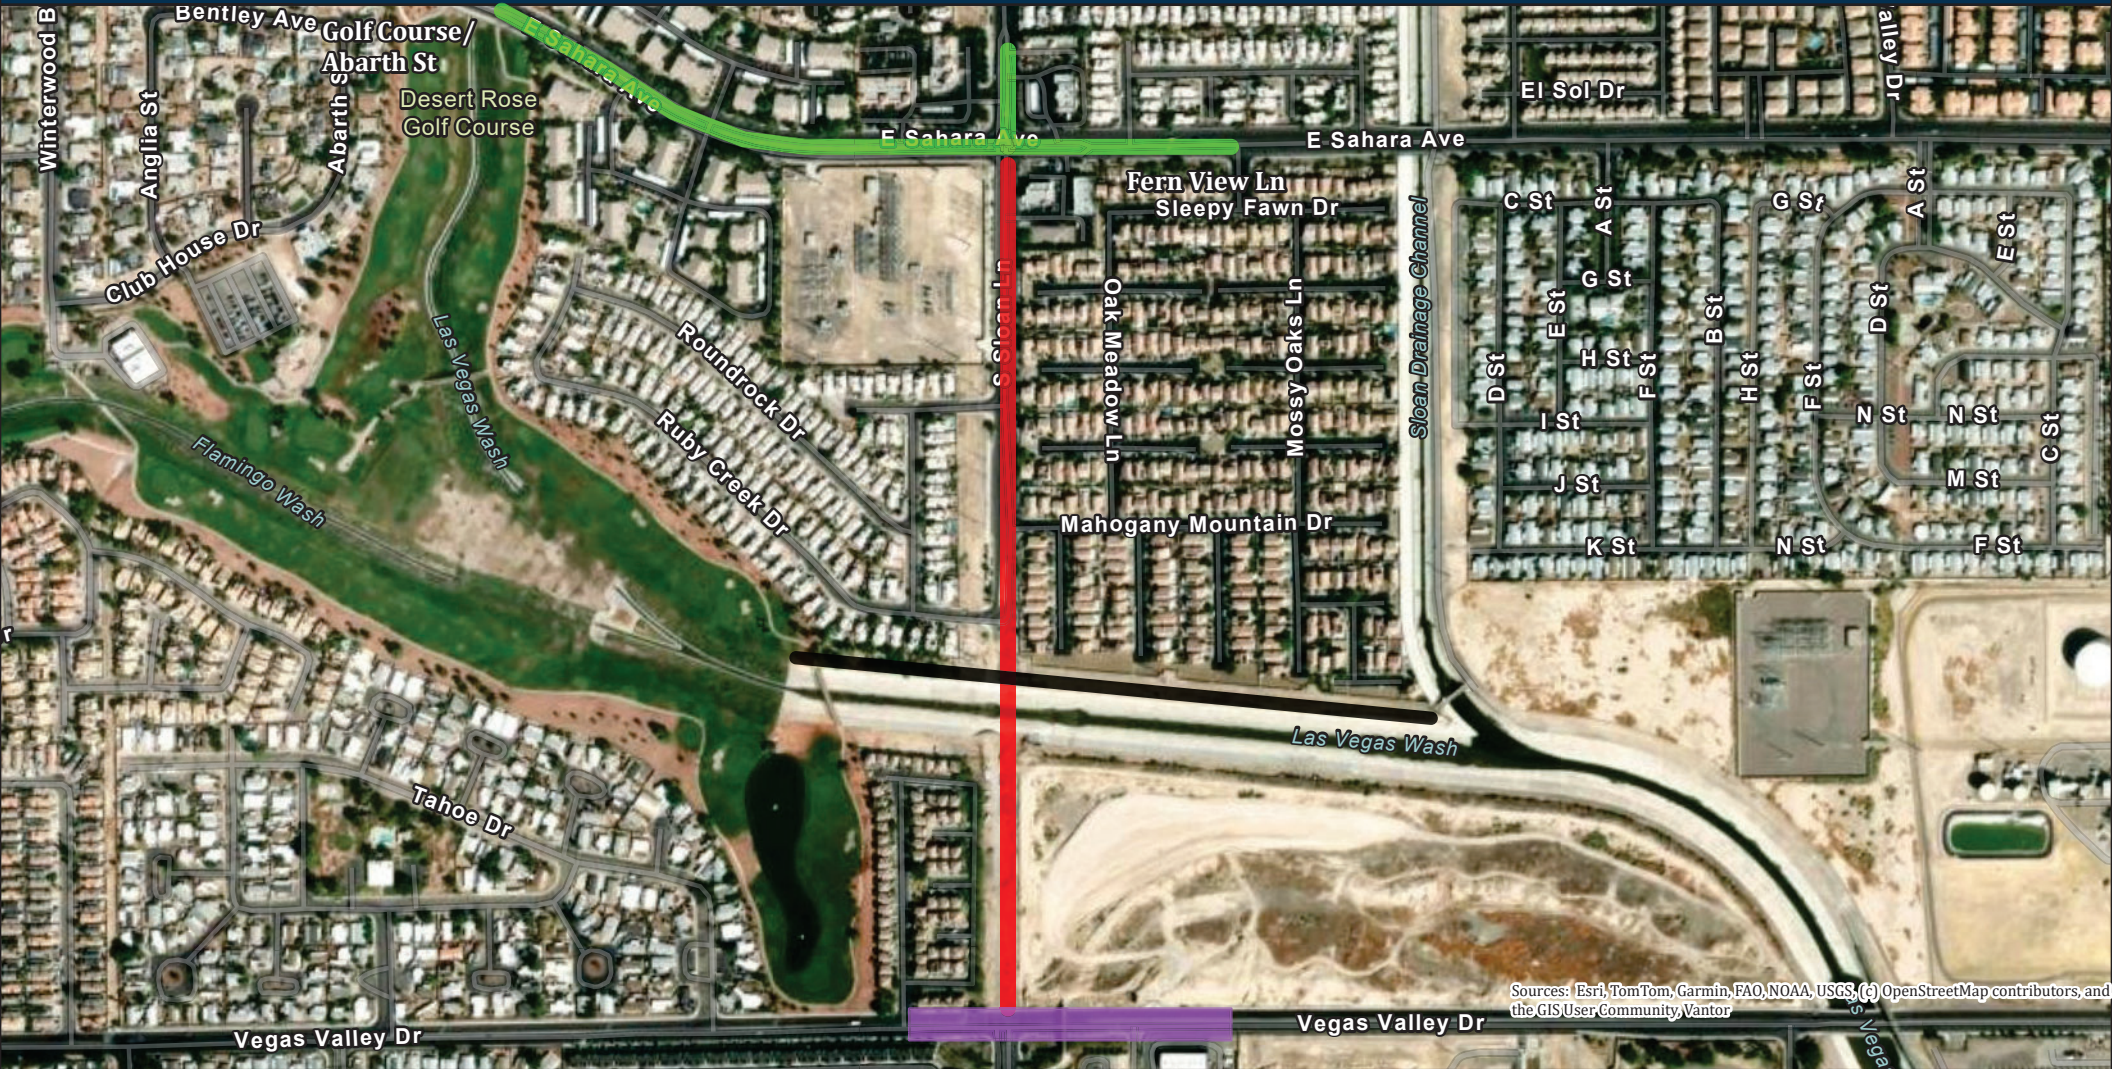

togetherforbetter

Sloan Lane - Vegas Valley Drive to Ruby Creek Drive

Monthly Look-Ahead - April

Sources: Esri, TomTom, Garmin, FAO, NOAA, USGS, (c) OpenStreetMap contributors, and the GIS User Community, Vantor

Work Days & Times:

Sloan Lane: 7am-5pm, Mon - Fri
Sahara Ave: 9am-3pm, Mon- Fri

***Note - No Lane Restrictions during non-work times.**

Sahara Ave East & Westbound

 No restrictions

Sloan Lane - North of Sahara

 No restrictions

Sloan Lane - South of Sahara

 Rights and lefts for Sloan South of Sahara to South end of limits on Sloan.

Vegas Valley Dr Westbound

 Half street closure

Trail Closure

 Trail closure north of Las Vegas Wash, Sloan drainage channel to Desert Rose Golf Course