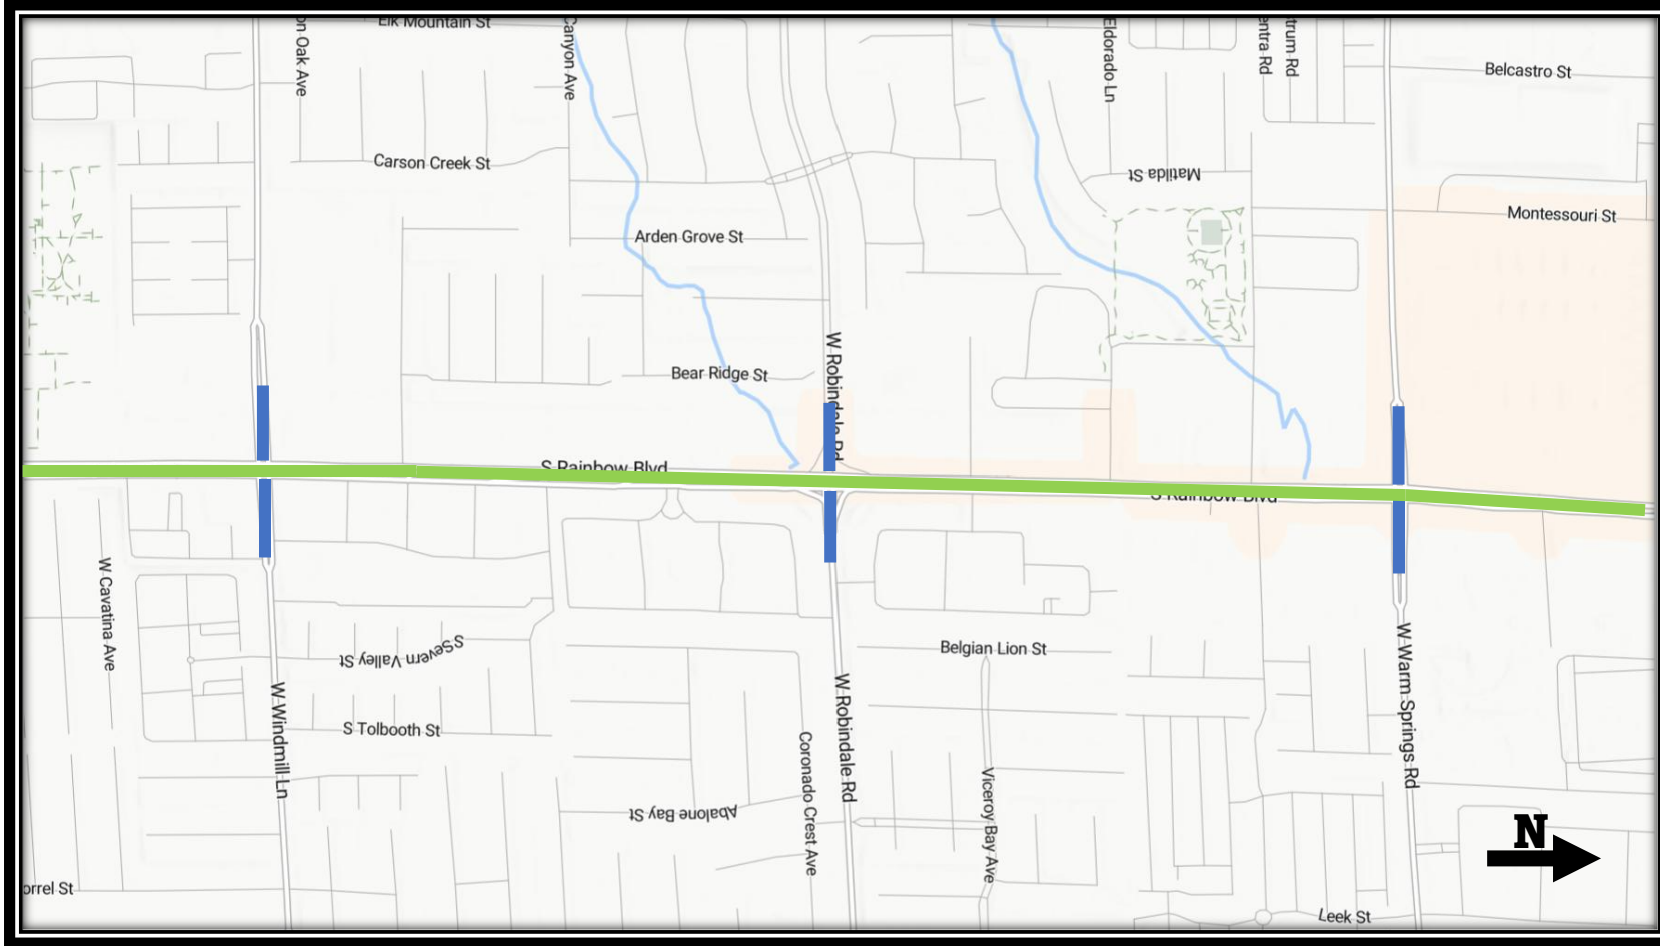

Rainbow Blvd – CC 215 Beltway to Warm Springs Nightly, Sunday – Friday 9:00 pm to 5:30 am May 24-30, 2026

-  1 open lane north bound
1 open lane south bound
Single dedicated turn lane in each direction at signalized Intersections.
-  Collector roads will remain open with 1 lane in each direction.