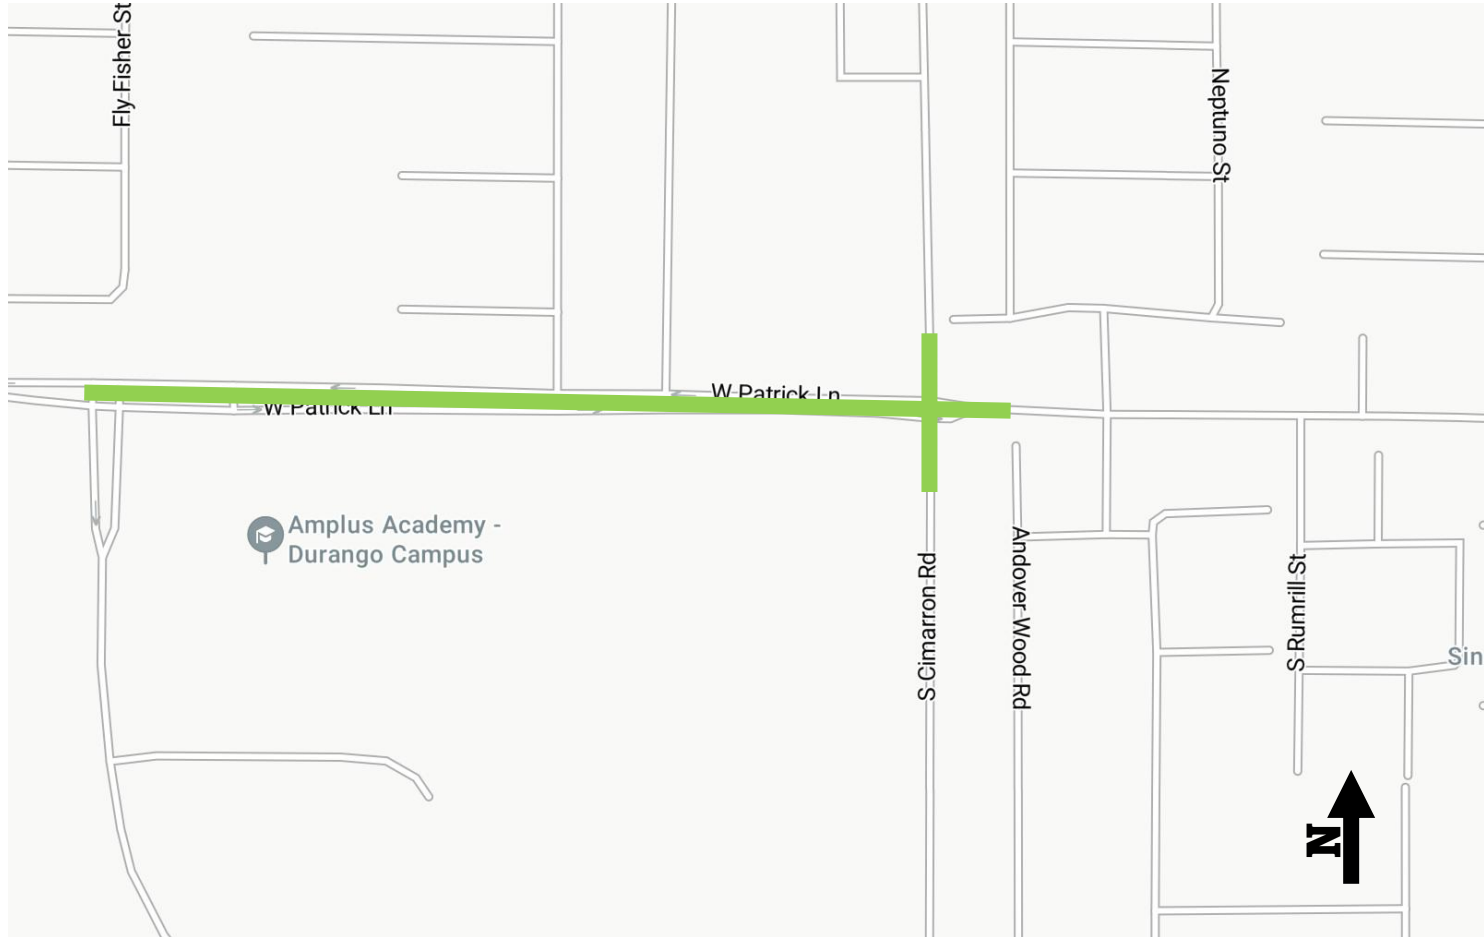

Flamingo Wash – Cimarron Branch
Working Hours Monday – Friday 7:00am to 3:30pm
Lane Restrictions 24 Hours
May 10 - 16, 2026

— 1 open lane in all directions

togetherforbetter