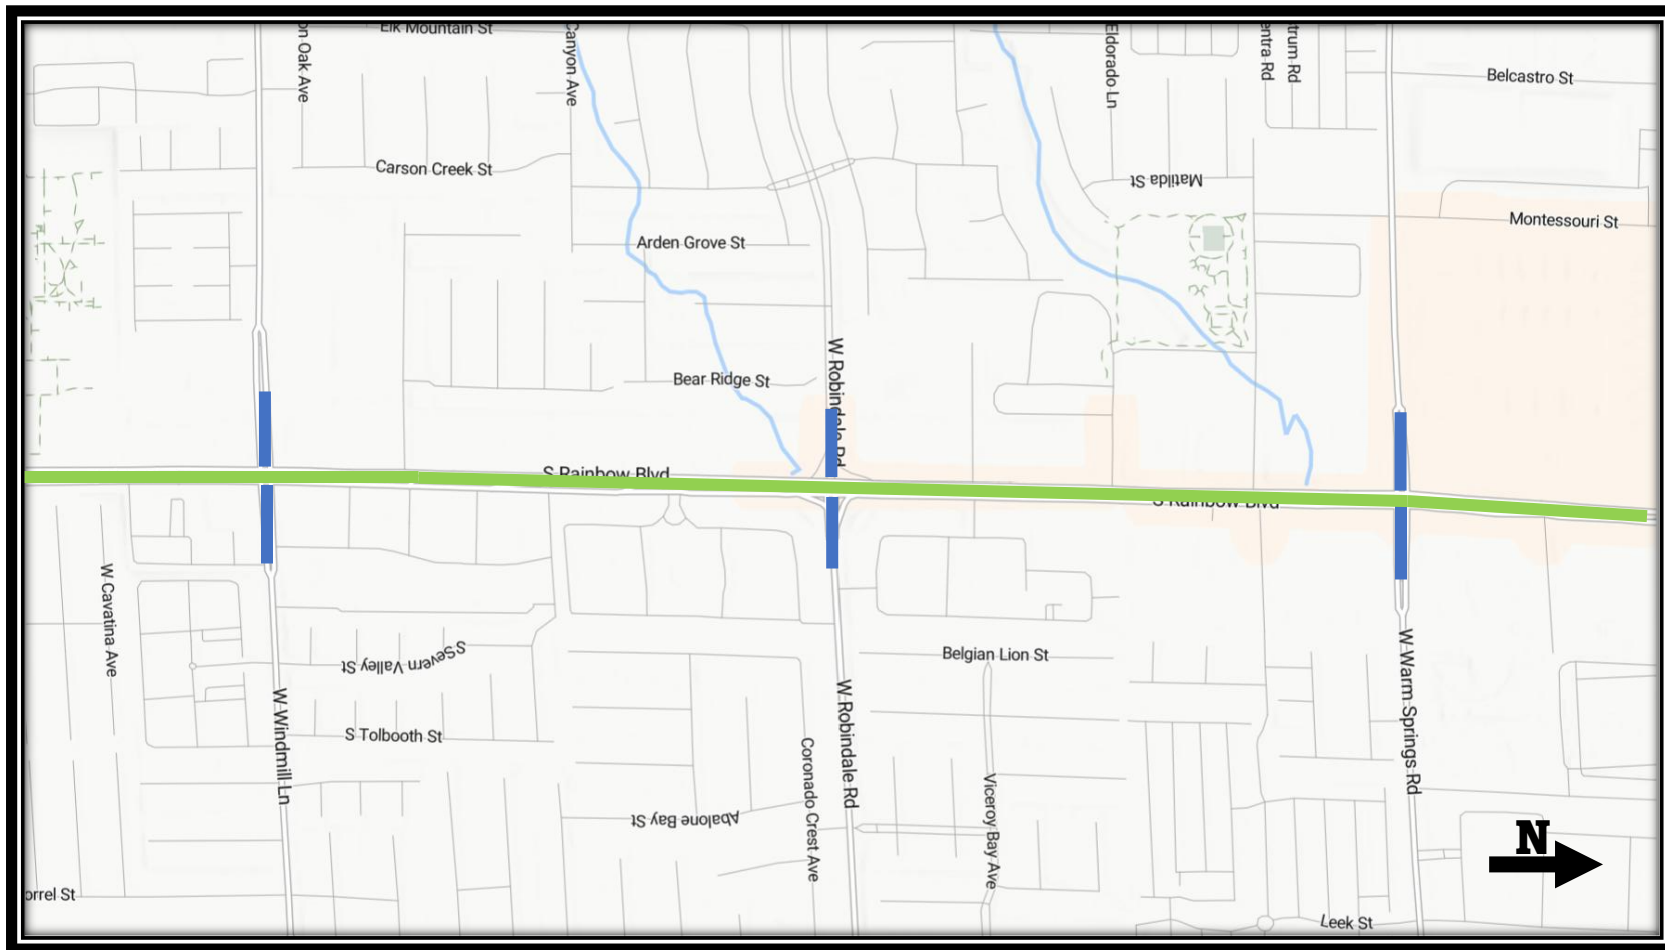

Rainbow Blvd – CC 215 Beltway to Warm Springs Nightly, Sunday – Friday 9:00 pm to 5:30 am May 10 - 16, 2026

1 open lane north bound
1 open lane south bound
Single dedicated turn lane in
each direction at signalized
intersections.

Collector roads will remain
open with 1 lane in each
direction.

togetherforbetter