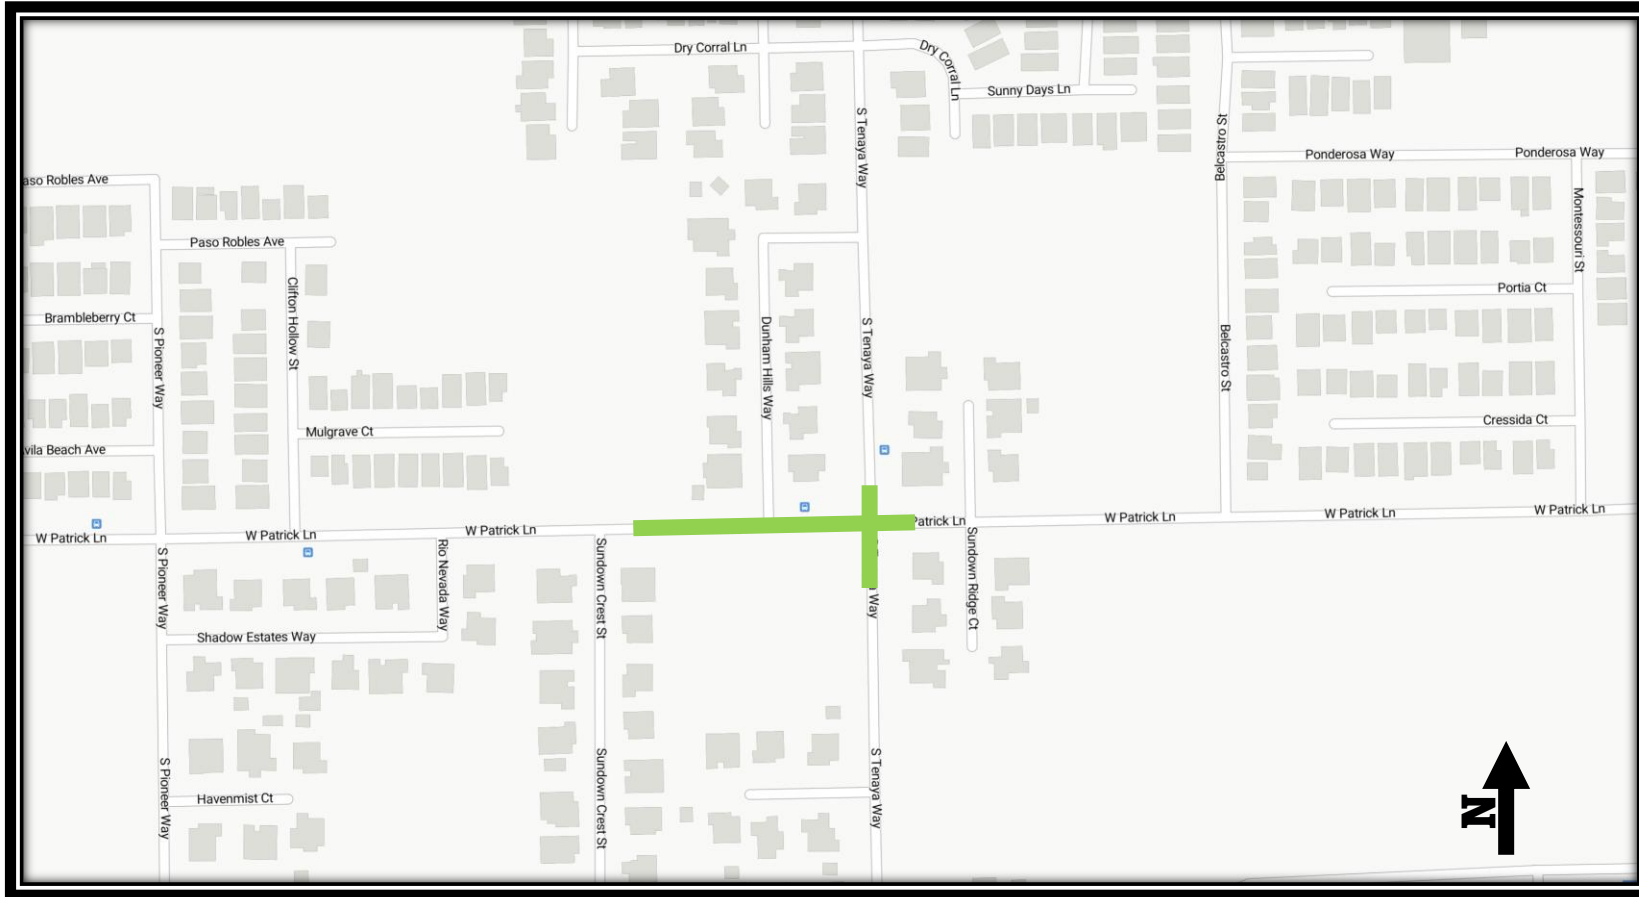

Flamingo Wash – Cimarron Branch
Working Hours Monday – Friday 7:00am to 3:30pm
Lane Restrictions 24 Hours
May 17 - 23, 2026

— 1 open lane westbound and eastbound

togetherforbetter

Flamingo Wash – Cimarron Branch
Working Hours Monday – Friday 7:00am to 3:30pm
Lane Restrictions 7:00am to 3:30pm
May 17 - 23, 2026

 1 open lane in all directions

togetherforbetter