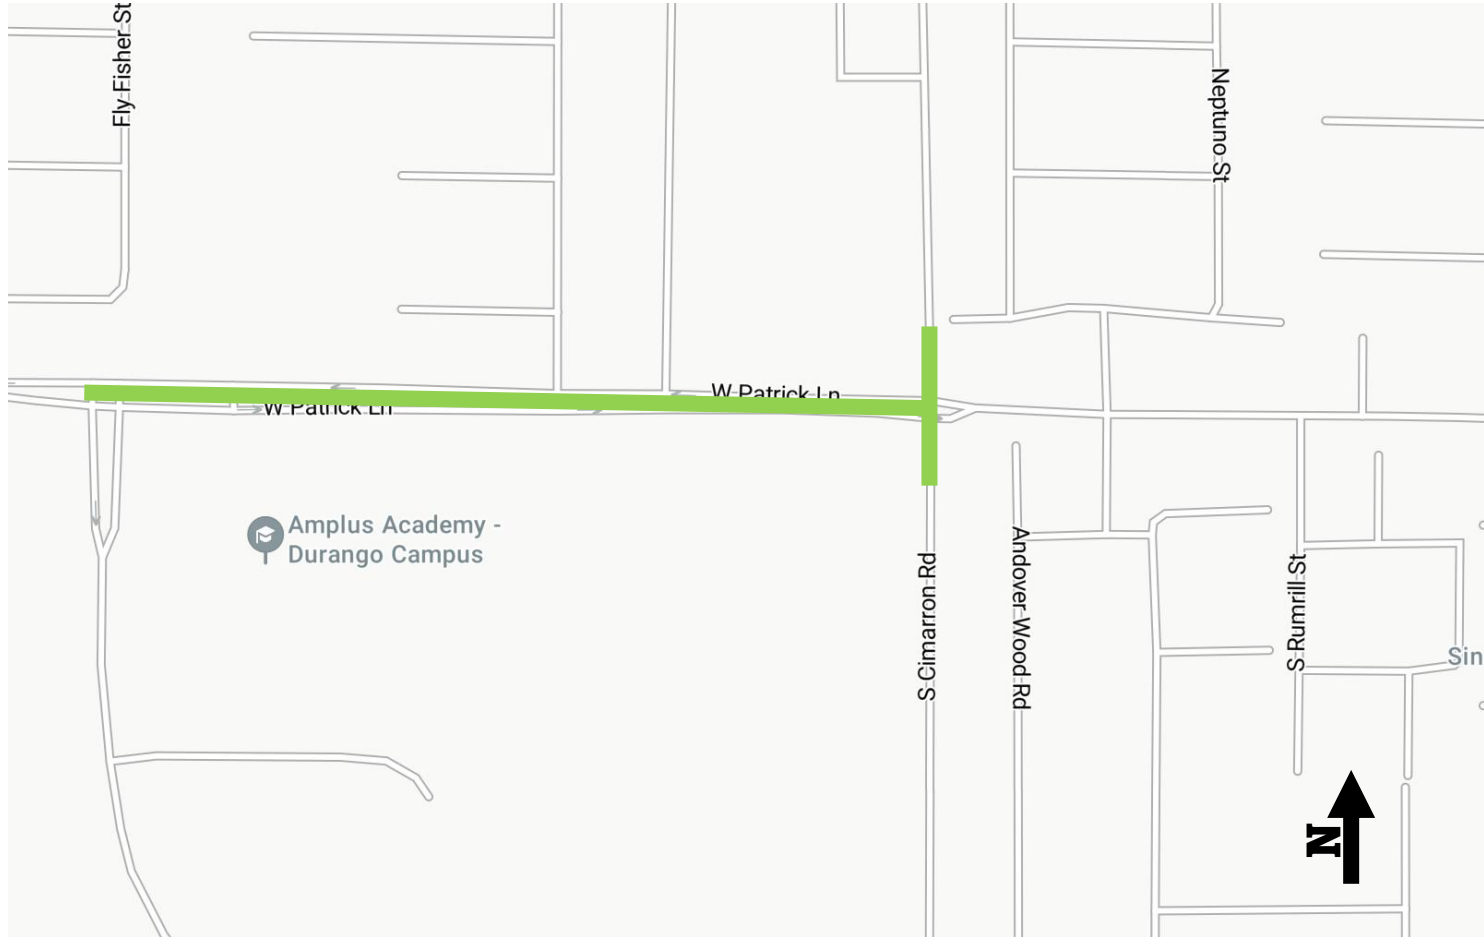

Flamingo Wash – Cimarron Branch
Working Hours Monday – Friday 7:00am to 3:30pm
Lane Restrictions 24 Hours
May 17 - 23, 2026

— 1 open lane westbound and eastbound

togetherforbetter

Flamingo Wash – Cimarron Branch
Working Hours Monday – Friday 7:00am to 3:30pm
Lane Restrictions 7:00am to 3:30pm
May 17 - 23, 2026

 1 open lane in all directions

togetherforbetter