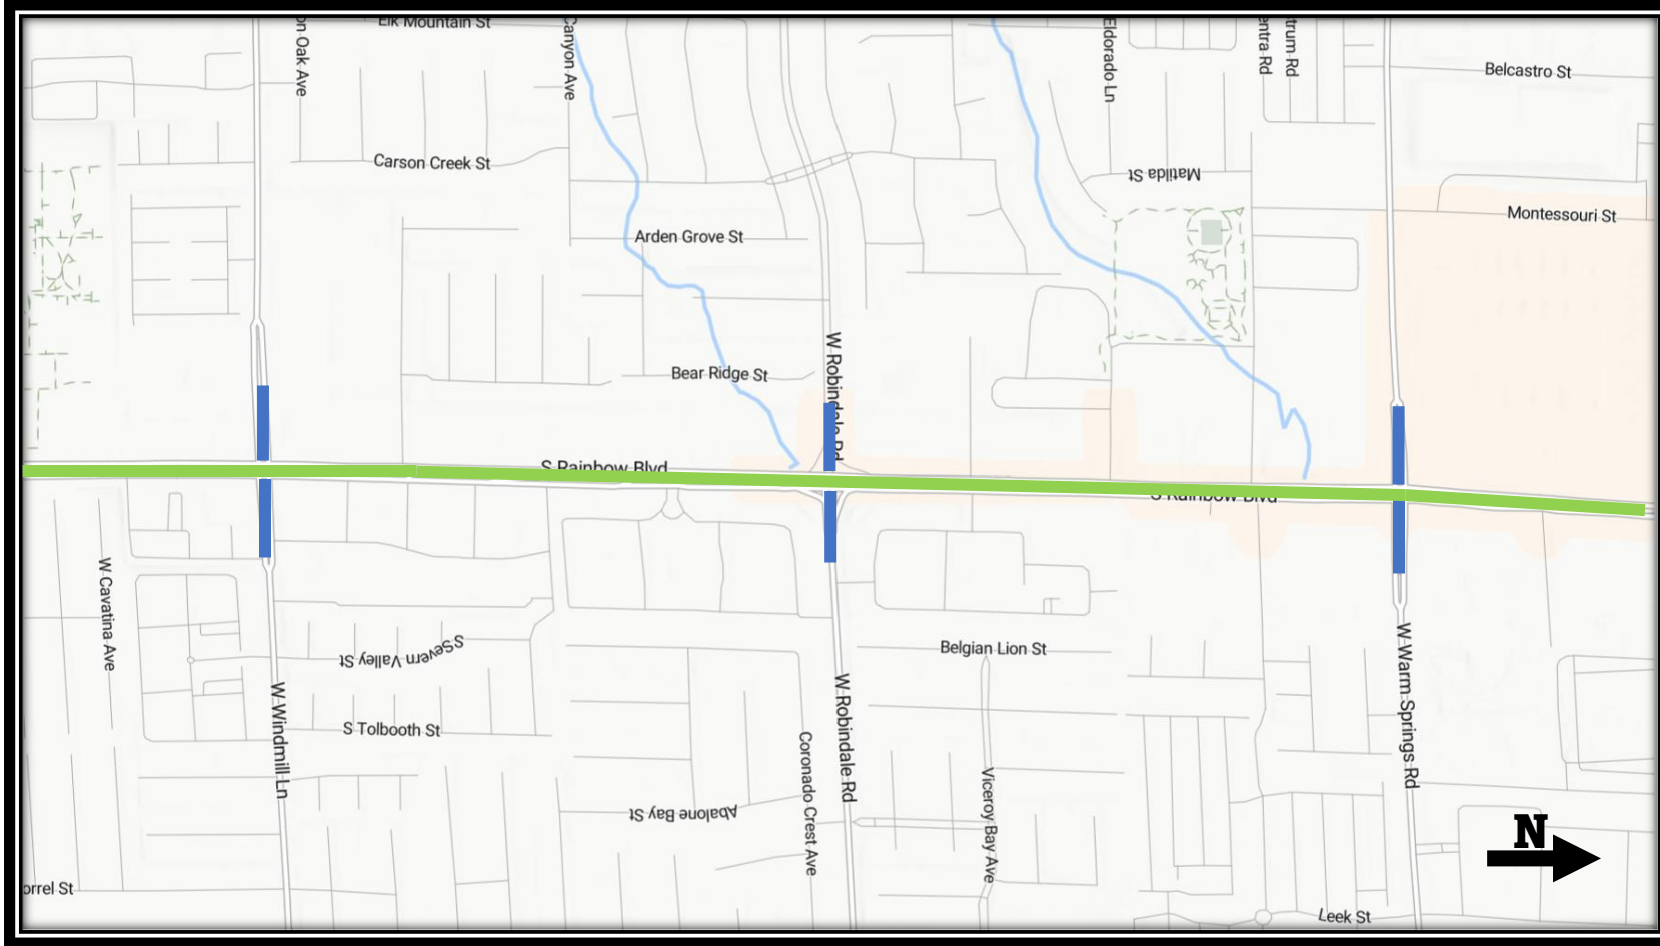

**Rainbow Blvd – CC 215 Beltway to Warm Springs
Nightly, Sunday – Friday 9:00 pm to 5:30 am
May 17 - 23, 2026**

-  1 open lane north bound
1 open lane south bound
Single dedicated turn lane in each direction at signalized Intersections.
-  Collector roads will remain open with 1 lane in each direction.