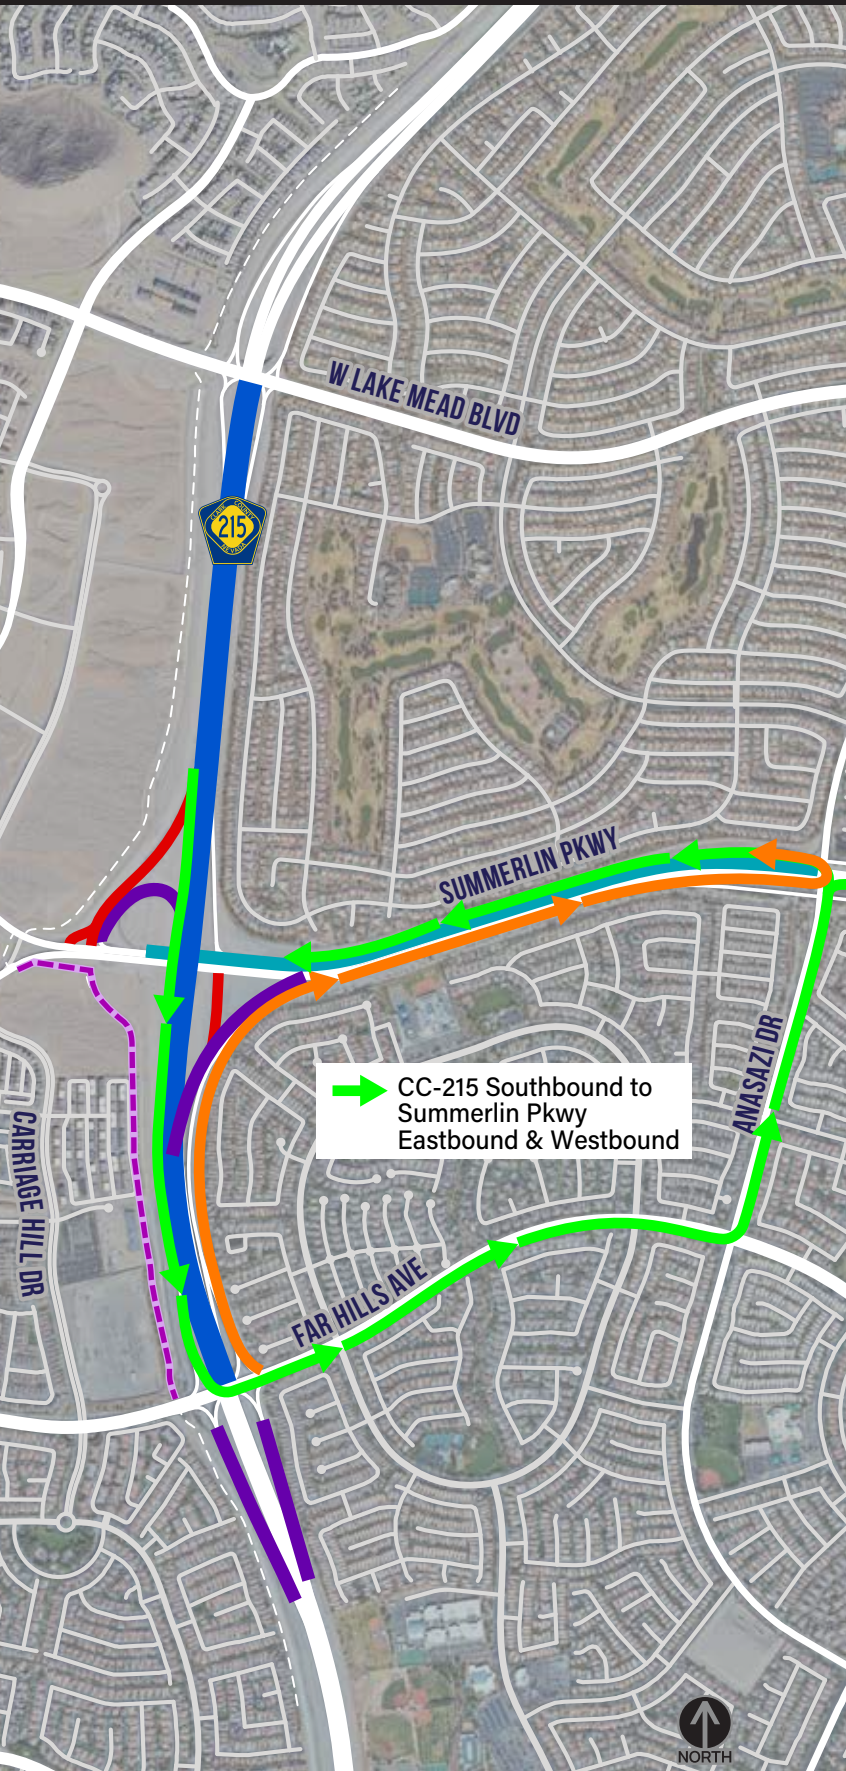

togetherforbetter

CC-215/SUMMERLIN PARKWAY INTERCHANGE

LANE RESTRICTIONS AND CLOSURES

WEEK OF MAY 24

**THURSDAY, MAY 28
8PM-5AM**

RAMP

- CC-215 Southbound off-ramp to Summerlin Pkwy**
 - *CLOSED*

24/7

SUMMERLIN PKWY

Westbound, Anasazi Dr to Summerlin Pkwy on-ramp to Southbound CC-215

- *ONE LANE OPEN*

CC-215

Northbound, Far Hills Ave to Lake Mead Blvd

- *One lane and shoulder closed*

Southbound, Lake Mead Blvd to Summerlin Pkwy

- *One lane and shoulder closed*

Southbound, Summerlin Pkwy to Far Hills Ave

- *Two lanes and shoulder closed*

Temporary traffic shift in both directions on CC-215 between Far Hills Ave and Lake Mead Blvd

RAMPS

Summerlin Pkwy Westbound on-ramp to CC-215 Southbound

- *One lane and shoulder closed*

Northbound CC-215 off-ramp to Summerlin Pkwy

- *Temporary ramp as shown on map*

Far Hills Ave Northbound on-ramp to CC-215/Summerlin Pkwy Eastbound