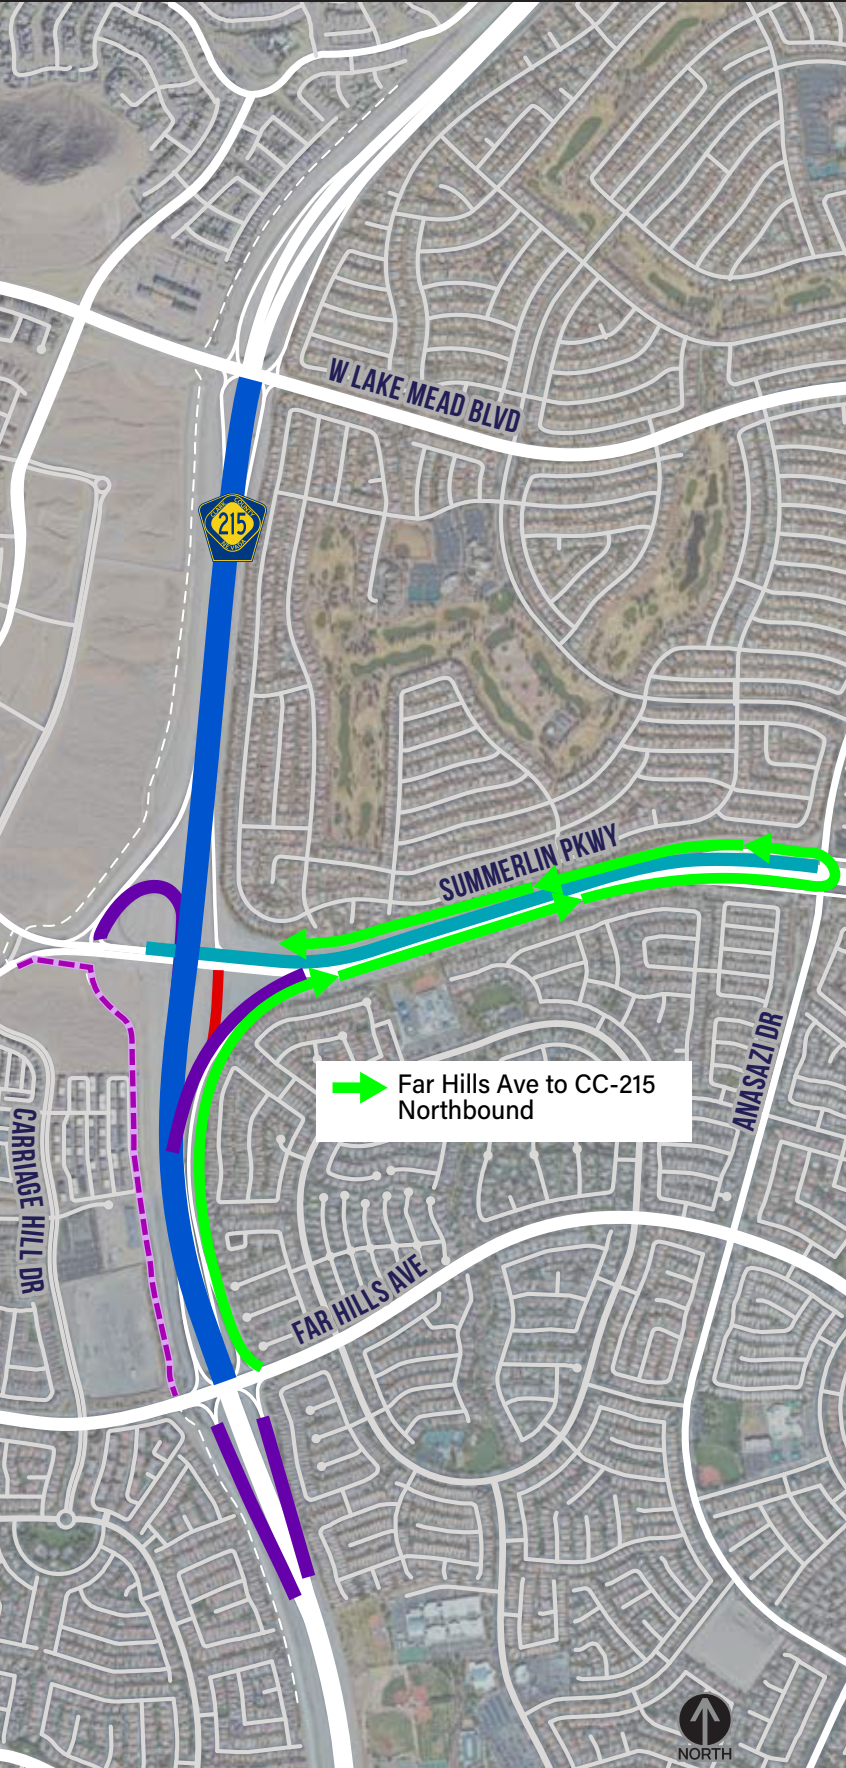

togetherforbetter

CC-215/SUMMERLIN PARKWAY INTERCHANGE

LANE RESTRICTIONS AND CLOSURES

WEEK OF MAY 31

24/7

SUMMERLIN PKWY

Westbound, Anasazi Dr to Summerlin Pkwy on-ramp to Southbound CC-215

- ONE LANE OPEN

CC-215

Northbound, Far Hills Ave to Lake Mead Blvd

- One lane and shoulder closed

Southbound, Lake Mead Blvd to Summerlin Pkwy

- One lane and shoulder closed

Southbound, Summerlin Pkwy to Far Hills Ave

- Two lanes and shoulder closed

Temporary traffic shift in both directions on CC-215 between Far Hills Ave and Lake Mead Blvd

RAMPS

Summerlin Pkwy Westbound on-ramp to CC-215 Southbound

- One lane and shoulder closed

Northbound CC-215 off-ramp to Summerlin Pkwy

- Temporary ramp as shown on map

Far Hills Ave Northbound on-ramp to CC-215/Summerlin Pkwy Eastbound

- One lane and shoulder closed
- Access to CC-215 Northbound detoured

Far Hills Ave on-ramp to CC-215 Southbound