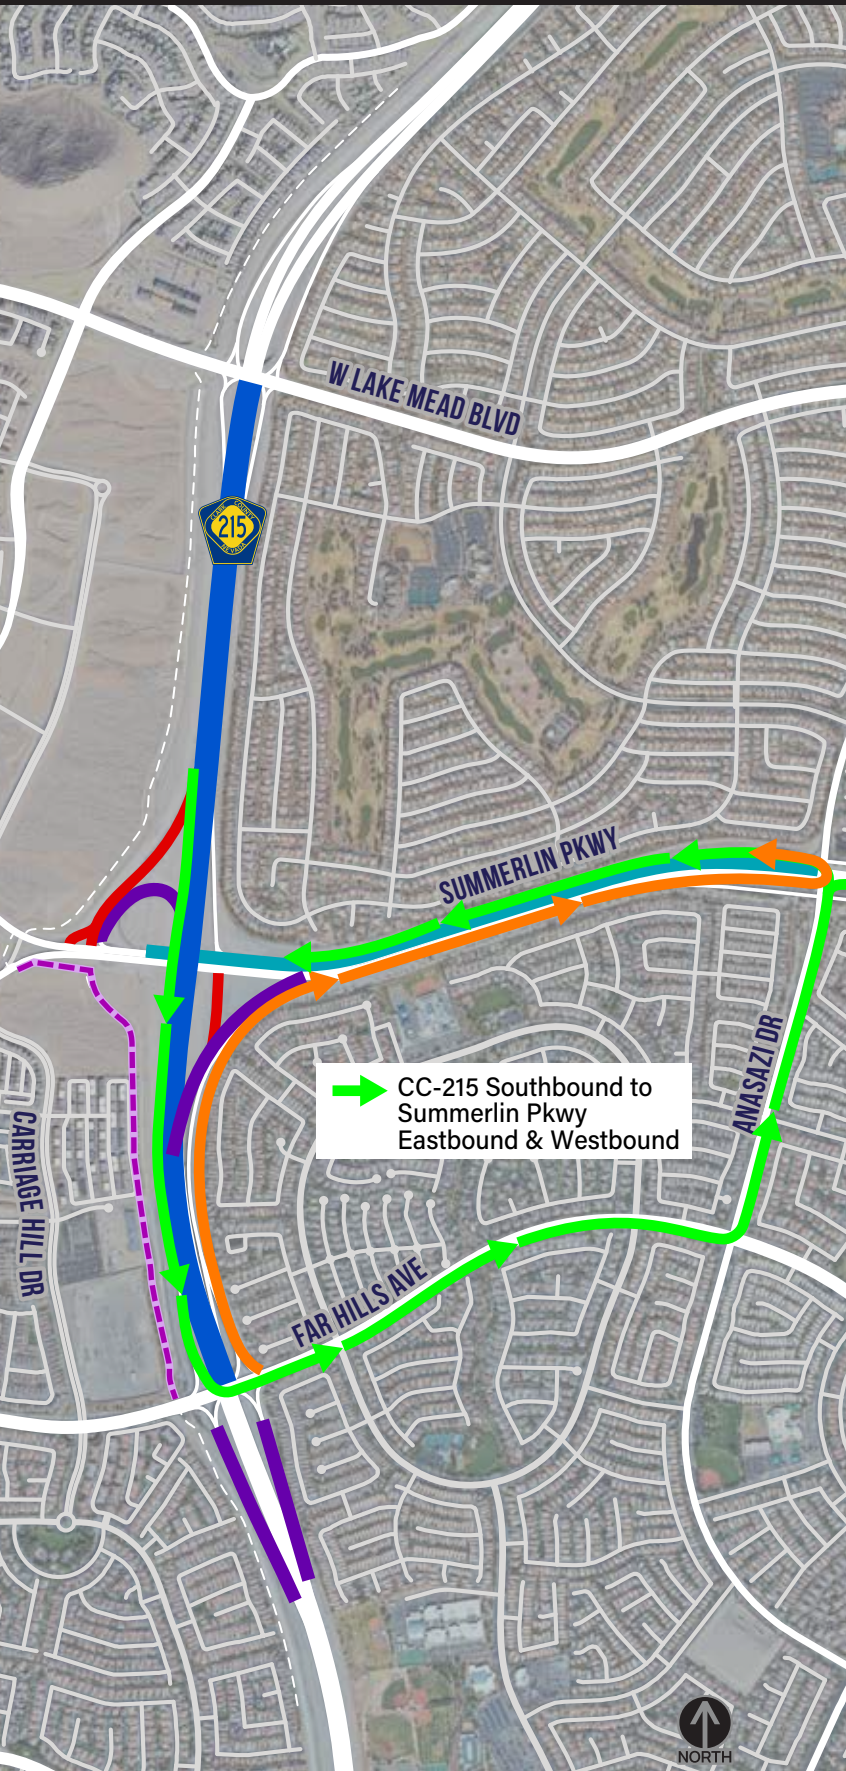

togetherforbetter

CC-215/SUMMERLIN PARKWAY INTERCHANGE

LANE RESTRICTIONS AND CLOSURES

WEEK OF MAY 24

**THURSDAY, MAY 28
8PM-5AM**

RAMP

- **CC-215 Southbound off-ramp to Summerlin Pkwy**
  - **CLOSED**

24/7

SUMMERLIN PKWY

Westbound, Anasazi Dr to Summerlin Pkwy on-ramp to Southbound CC-215

- **ONE LANE OPEN**

CC-215

Northbound, Far Hills Ave to Lake Mead Blvd

- **One lane and shoulder closed**

Southbound, Lake Mead Blvd to Summerlin Pkwy

- **One lane and shoulder closed**

Southbound, Summerlin Pkwy to Far Hills Ave

- **Two lanes and shoulder closed**

Temporary traffic shift in both directions on CC-215 between Far Hills Ave and Lake Mead Blvd

RAMPS

Summerlin Pkwy Westbound on-ramp to CC-215 Southbound

- **One lane and shoulder closed**

Northbound CC-215 off-ramp to Summerlin Pkwy

- **Temporary ramp as shown on map**

Far Hills Ave Northbound on-ramp to CC-215/Summerlin Pkwy Eastbound

- **One lane and shoulder closed**
- **Access to CC-215 Northbound detoured**

Far Hills Ave on-ramp to CC-215 Southbound

- **One lane and shoulder closed**

CC-215 Northbound off-ramp to Far Hills Ave

- **One lane and shoulder closed**

TRAIL

Pedestrian/Cycle Trail, Far Hills Ave to Summerlin Pkwy

- **Trail is detoured**