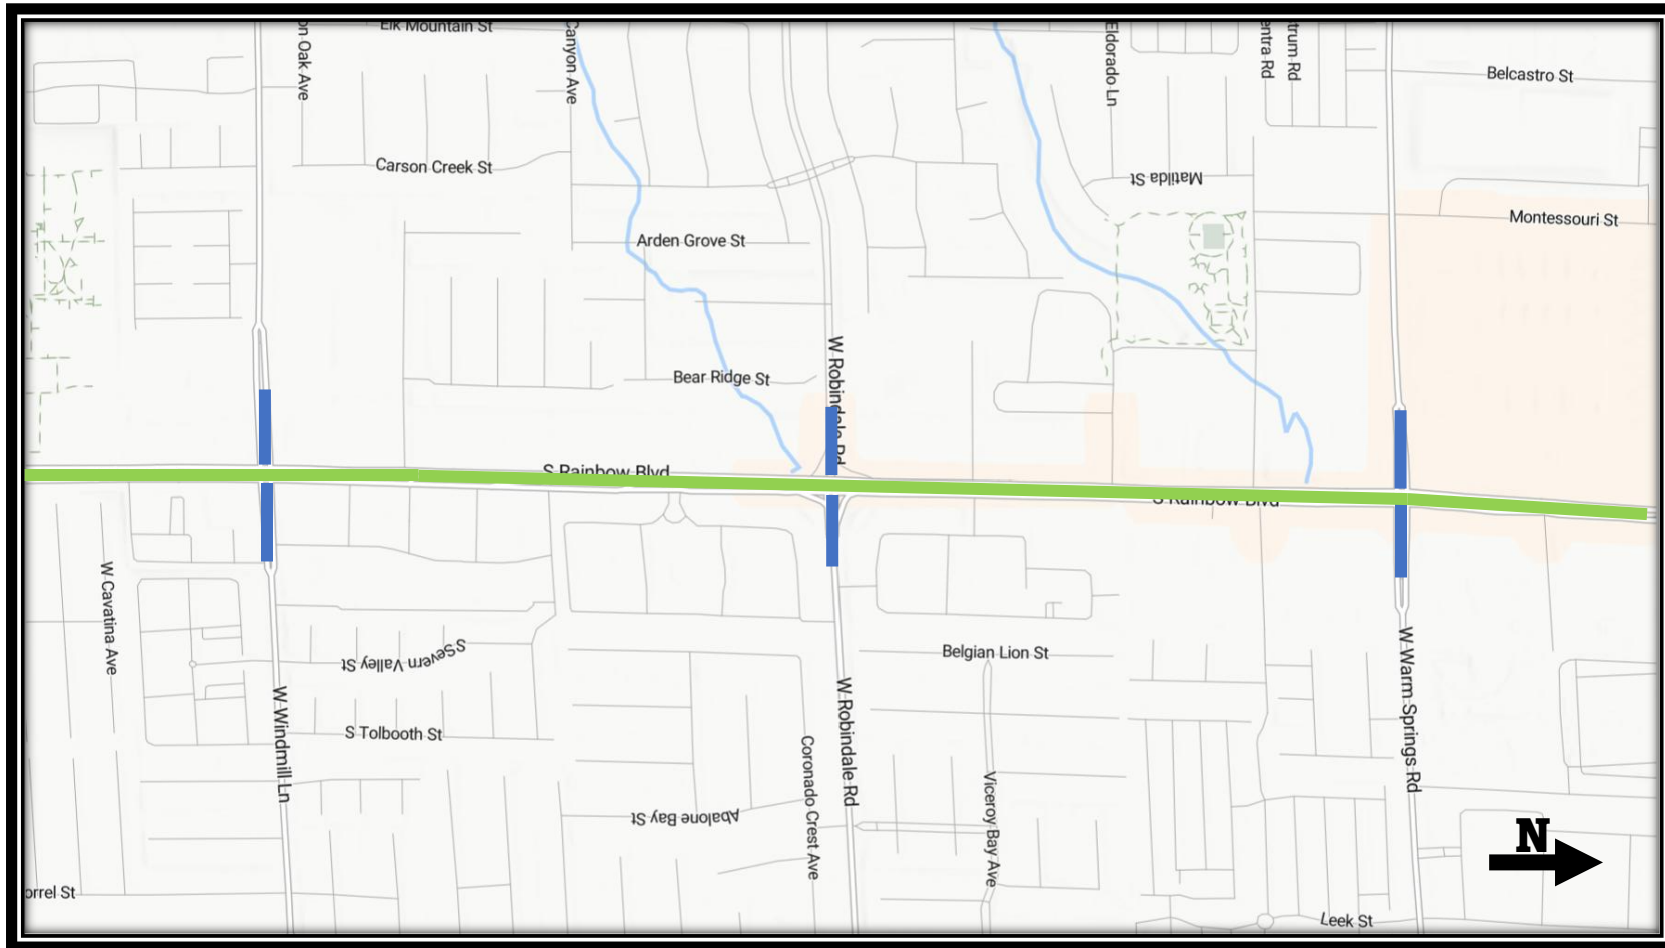

Rainbow Blvd – CC 215 Beltway to Warm Springs Nightly, Sunday – Friday 9:00 pm to 5:30 am April 5 - 11, 2026

1 open lane north bound
1 open lane south bound
Single dedicated turn lane in each direction at signalized Intersections.

Collector roads will remain open with 1 lane in each direction.

togetherforbetter

**Rainbow Blvd – CC 215 Beltway to Warm Springs
Nightly, Sunday – Friday 9:00 pm to 5:30 am
April 5 - 11, 2026**

-  1 open lane north bound
1 open lane south bound
Single dedicated turn lane in each direction at signalized Intersections.
-  Collector roads will remain open with 1 lane in each direction.