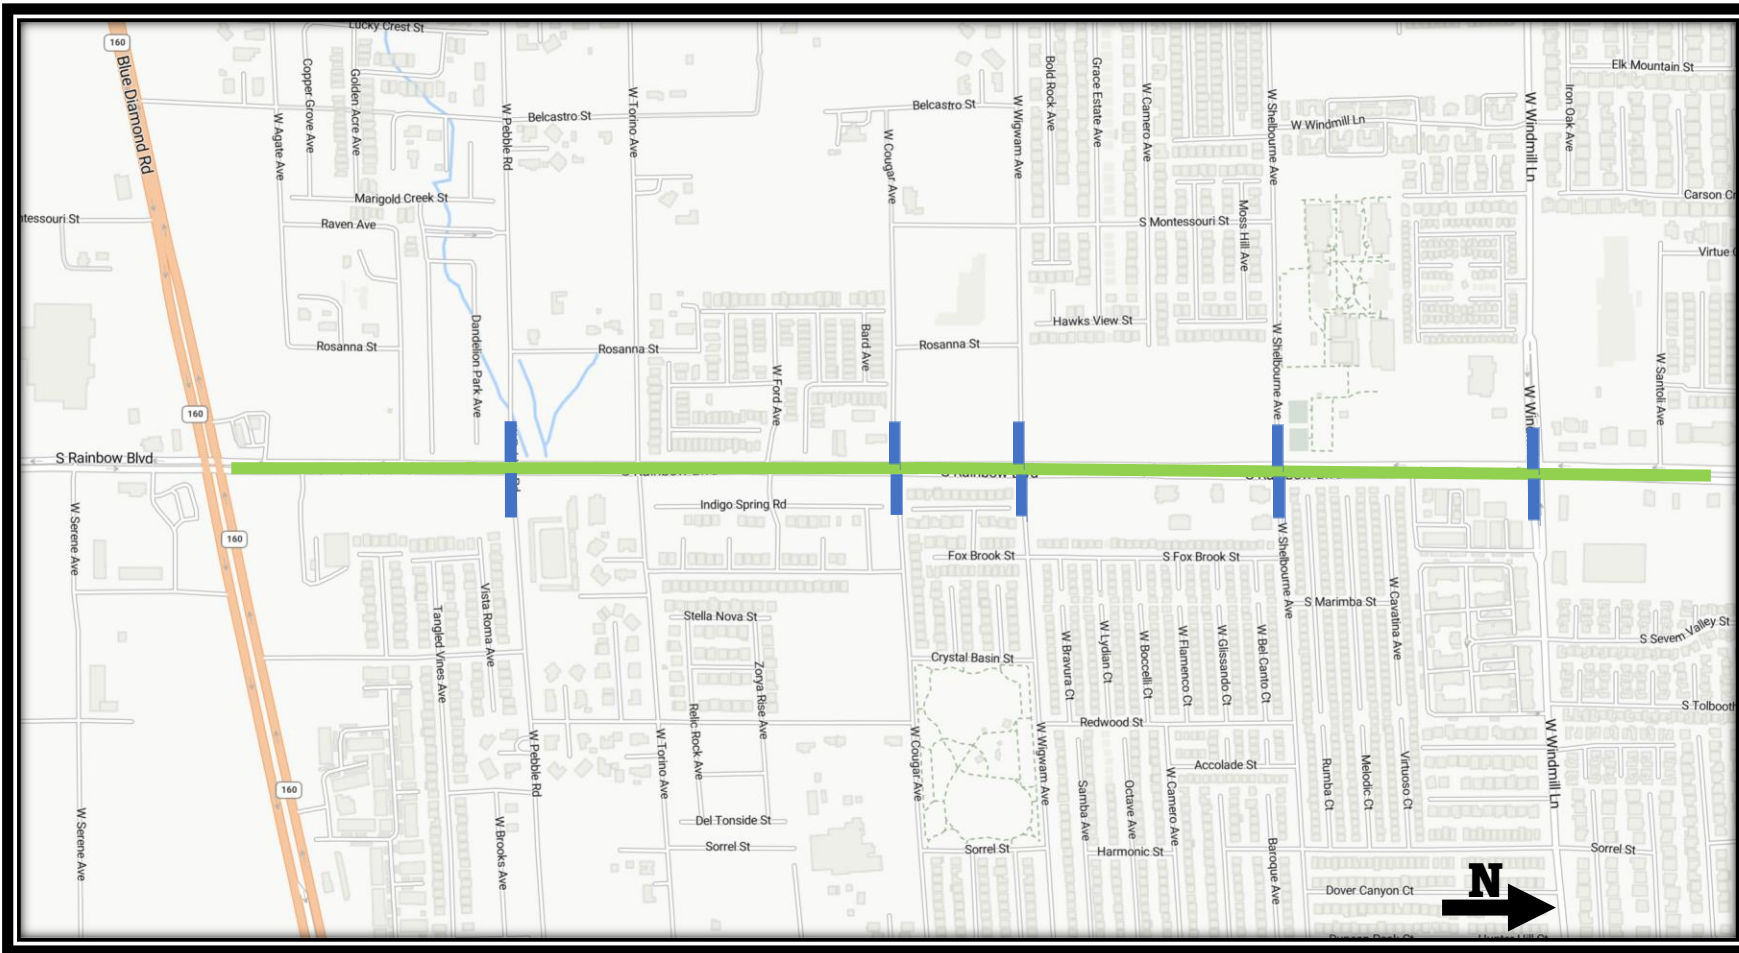

Rainbow Blvd – CC 215 Beltway to Warm Springs Nightly, Sunday – Friday 9:00 pm to 5:30 am April 5 - 11, 2026

1 open lane north bound
1 open lane south bound
Single dedicated turn lane in each direction at signalized Intersections.

Collector roads will remain open with 1 lane in each direction.

togetherforbetter

**Rainbow Blvd – CC 215 Beltway to Warm Springs
Nightly, Sunday – Friday 9:00 pm to 5:30 am
April 5 - 11, 2026**

-  1 open lane north bound
1 open lane south bound
Single dedicated turn lane in each direction at signalized Intersections.
-  Collector roads will remain open with 1 lane in each direction.