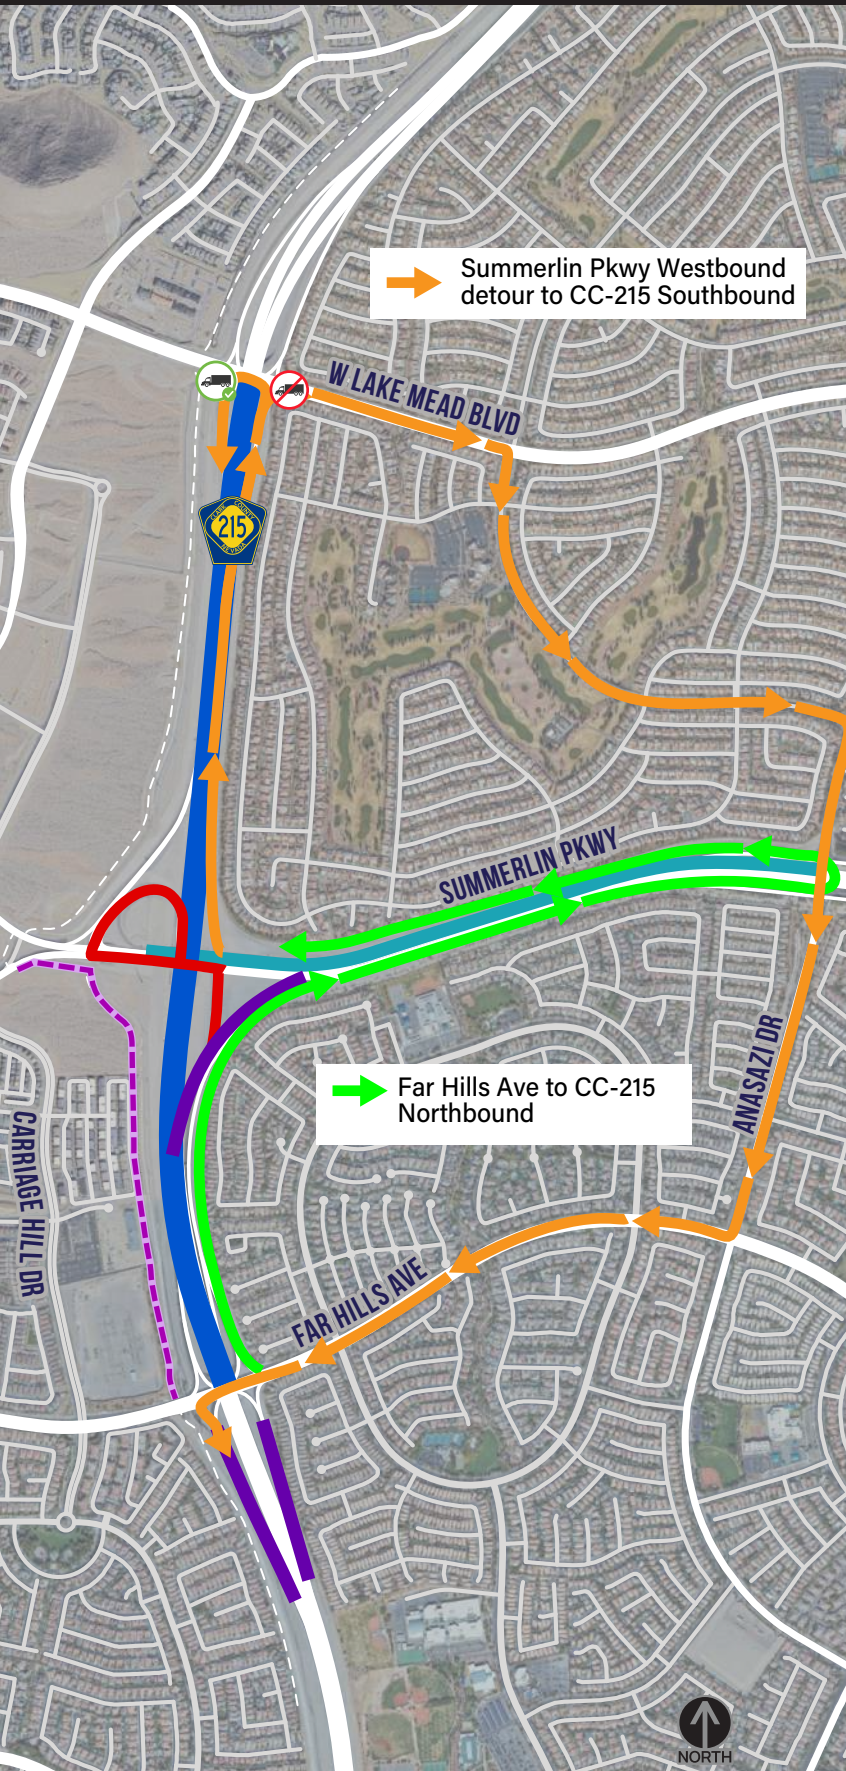

# LANE RESTRICTIONS AND CLOSURES

Summerlin Pkwy Westbound  
detour to CC-215 Southbound

Far Hills Ave to CC-215  
Northbound

### SUMMERLIN PKWY

Summerlin Pkwy over CC-215 and Summerlin Pkwy on-ramp to CC-215 Southbound

- CLOSED

24/7

### SUMMERLIN PKWY

Westbound, Anasazi Dr to Summerlin Pkwy on-ramp to Southbound CC-215

- ONE LANE OPEN

### RAMPS

Summerlin Pkwy Westbound on-ramp to CC-215 Southbound

- One lane and shoulder closed

Northbound CC-215 off-ramp to Summerlin Pkwy

- Temporary ramp as shown on map

Far Hills Ave Northbound on-ramp to CC-215/Summerlin Pkwy Eastbound