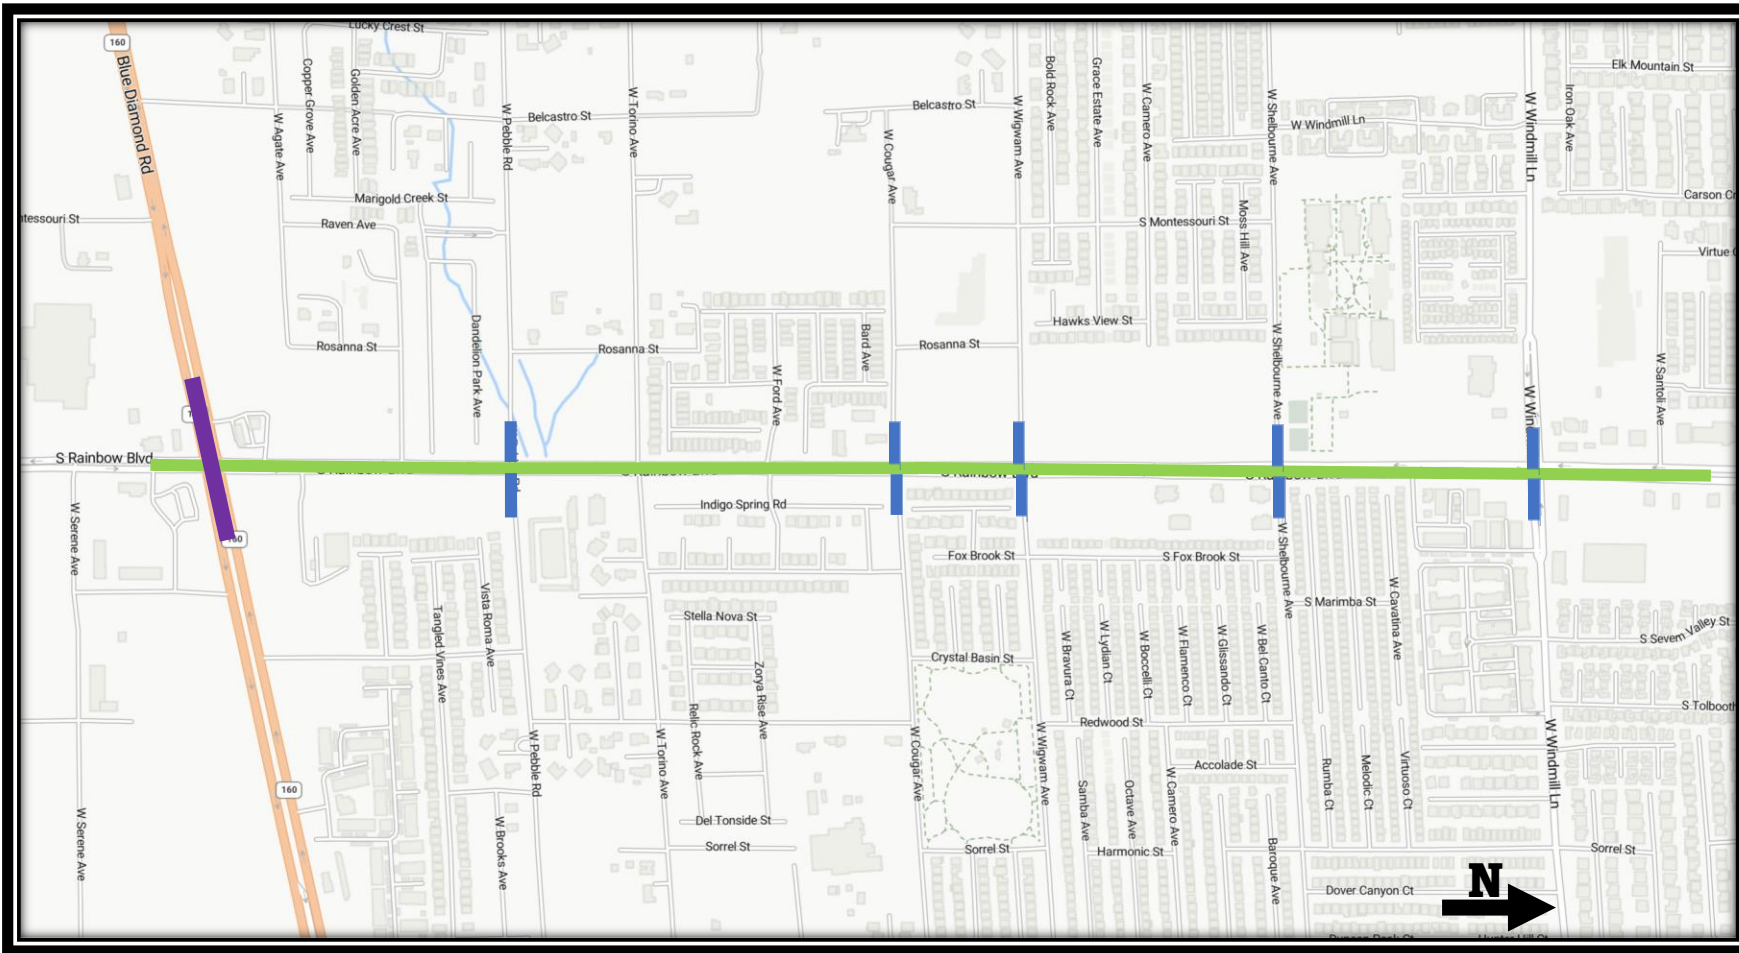

Rainbow Blvd – CC 215 Beltway to Warm Springs Nightly, Sunday – Friday 9:00 pm to 5:30 am April 12 - 18, 2026

1 open lane north bound
1 open lane south bound
Single dedicated turn lane in each direction at signalized Intersections.

Collector roads will remain open with 1 lane in each direction.

Blue Diamond Reduced to a single lane WB and EB

togetherforbetter