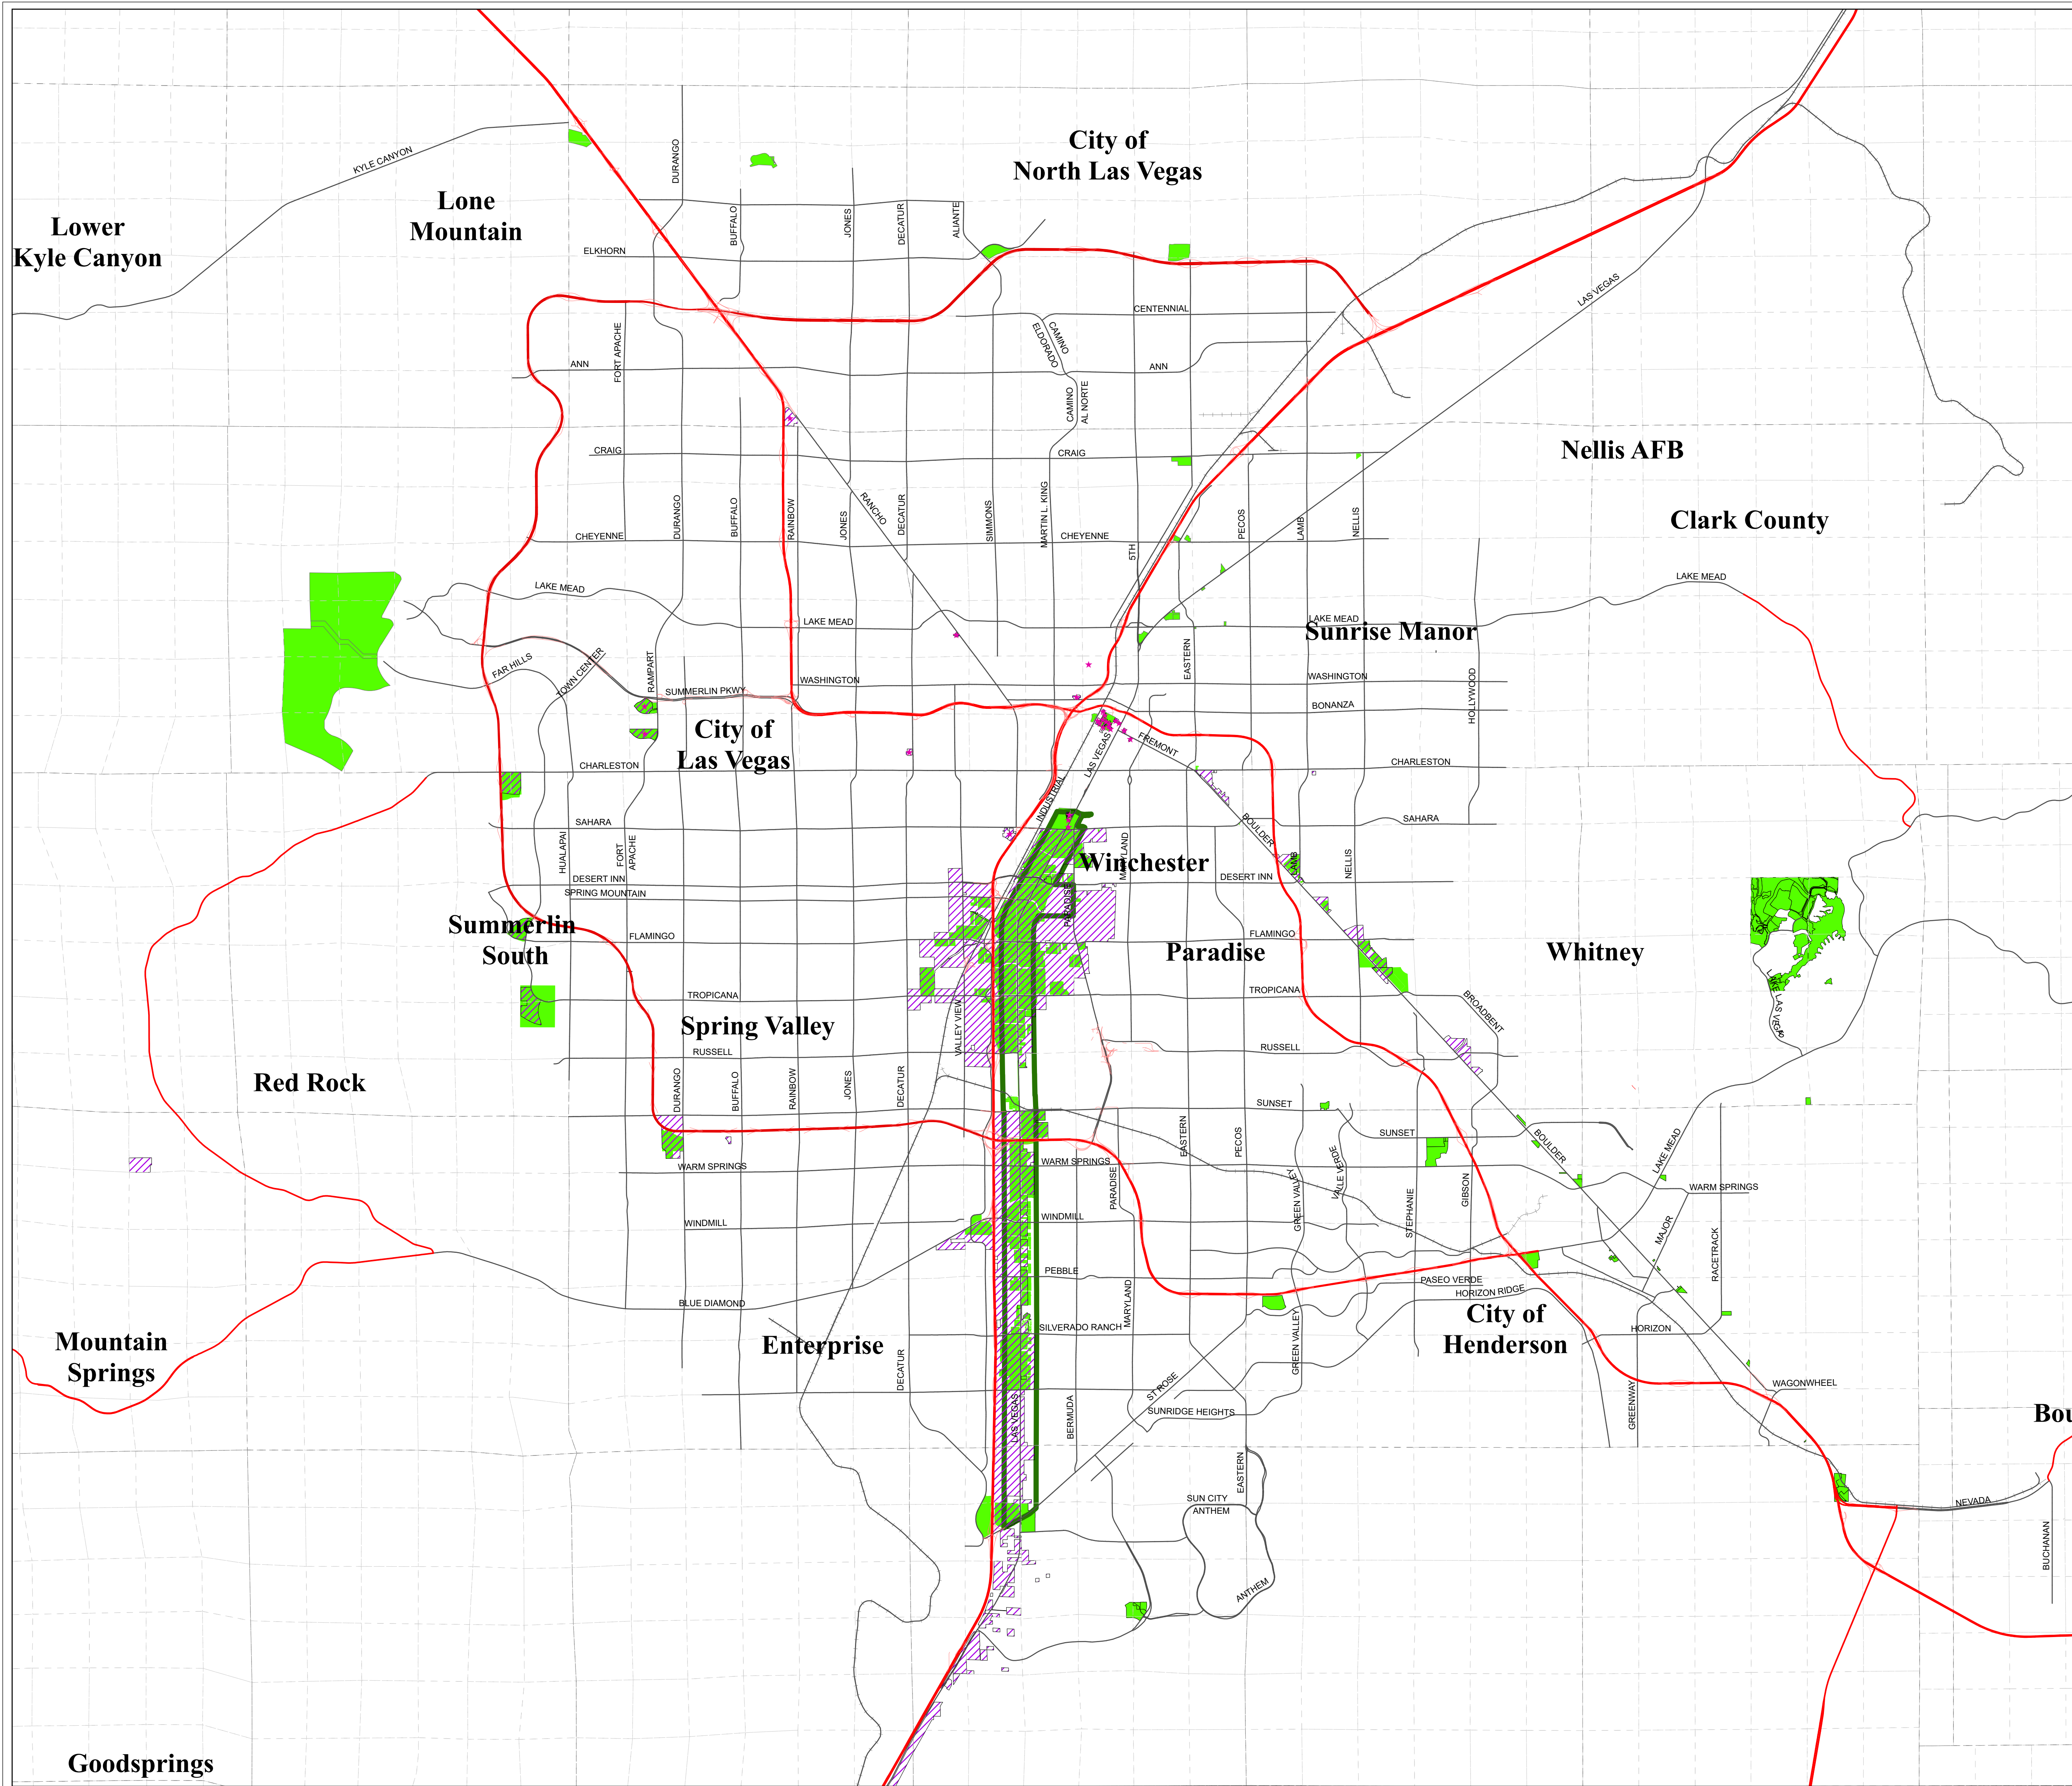

GAMING ENTERPRISE DISTRICTS and LOCATIONS APPROVED for NON-RESTRICTED GAMING

Las Vegas Valley
Clark County, Nevada

- ★ Existing Non-Restricted Gaming Locations (CLV)
- Gaming Enterprise District
- ▭ Las Vegas Boulevard Gaming Corridor
- ▨ Master Planned for Resort Hotels
- - - Book Boundaries
- - - Section Boundaries
- Freeways
- Major Streets
- Railroads

Map Created: June 2026

This information is for display purposes only.
No liability is assumed as to the accuracy of the data delineated hereon.