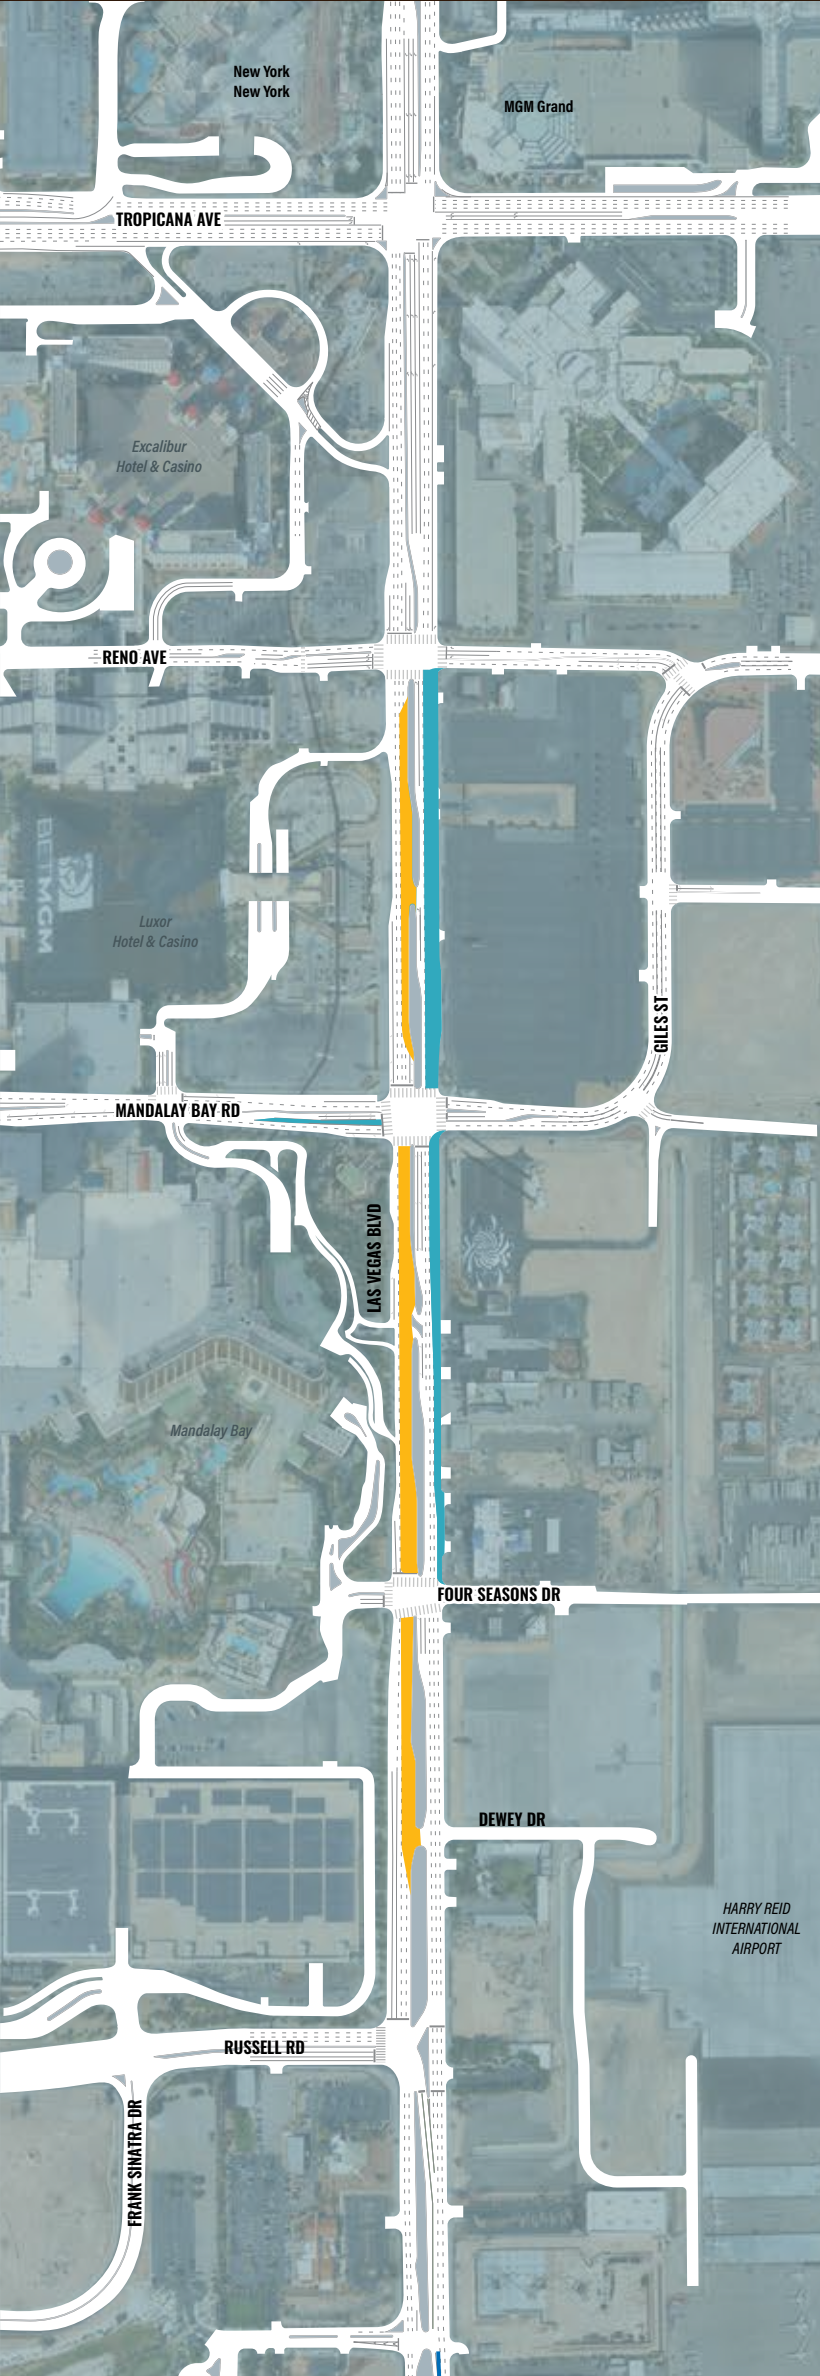

togetherforbetter

LAS VEGAS BOULEVARD PHASE C & D (Russell Rd to Tropicana Ave)

Lane Restrictions and Closures

WEEK OF APRIL 19

*Installation of new 36" waterline
Communications and
Nevada Energy work*

**SUNDAY
9:00PM-4:00PM**

Las Vegas Blvd Southbound

- *Two lanes open, Reno Ave to Mandalay Bay Rd*

**MONDAY-THURSDAY
12:00AM-9:00AM**

**FRIDAY
12:00AM-8:00AM**

Las Vegas Blvd Southbound

- *One lane open, Mandalay Bay Rd to Dewey Dr*

Las Vegas Blvd Northbound

- *One lane open, Mandalay Bay Rd to Reno Ave*

Mandalay Bay Rd Eastbound

- *One lane turn lane open*