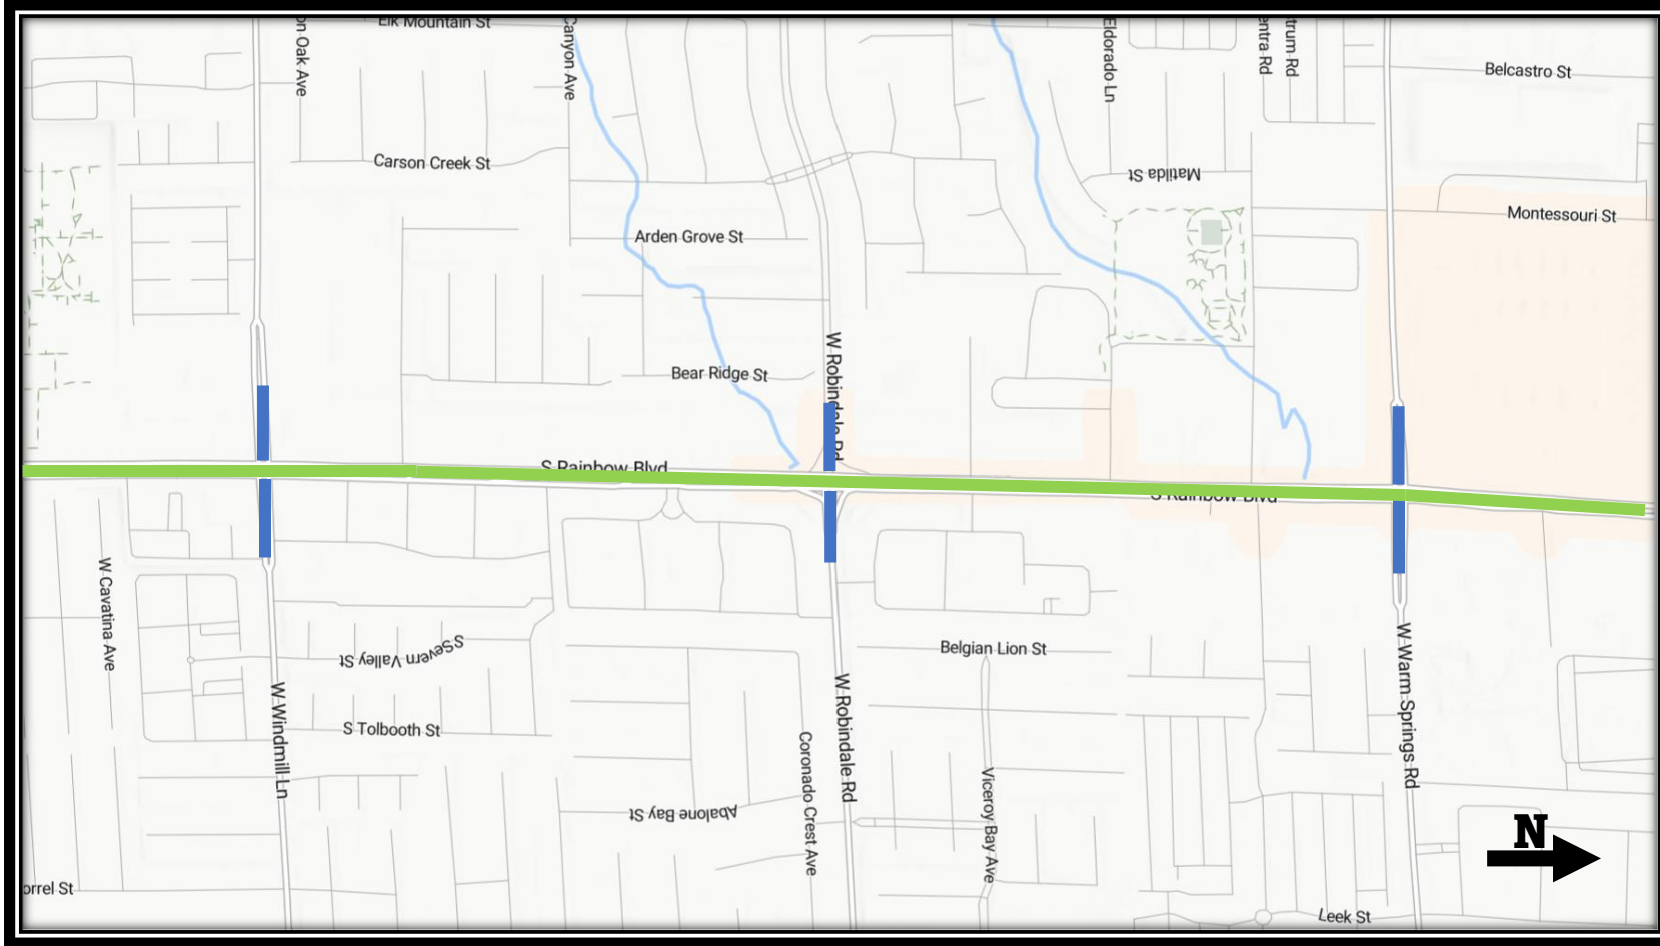

**Rainbow Blvd – CC 215 Beltway to Warm Springs  
Nightly, Sunday – Friday 9:00 pm to 5:30 am  
May 31-June 6, 2026**

-  1 open lane north bound  
1 open lane south bound  
Single dedicated turn lane in each direction at signalized Intersections.
-  Collector roads will remain open with 1 lane in each direction.