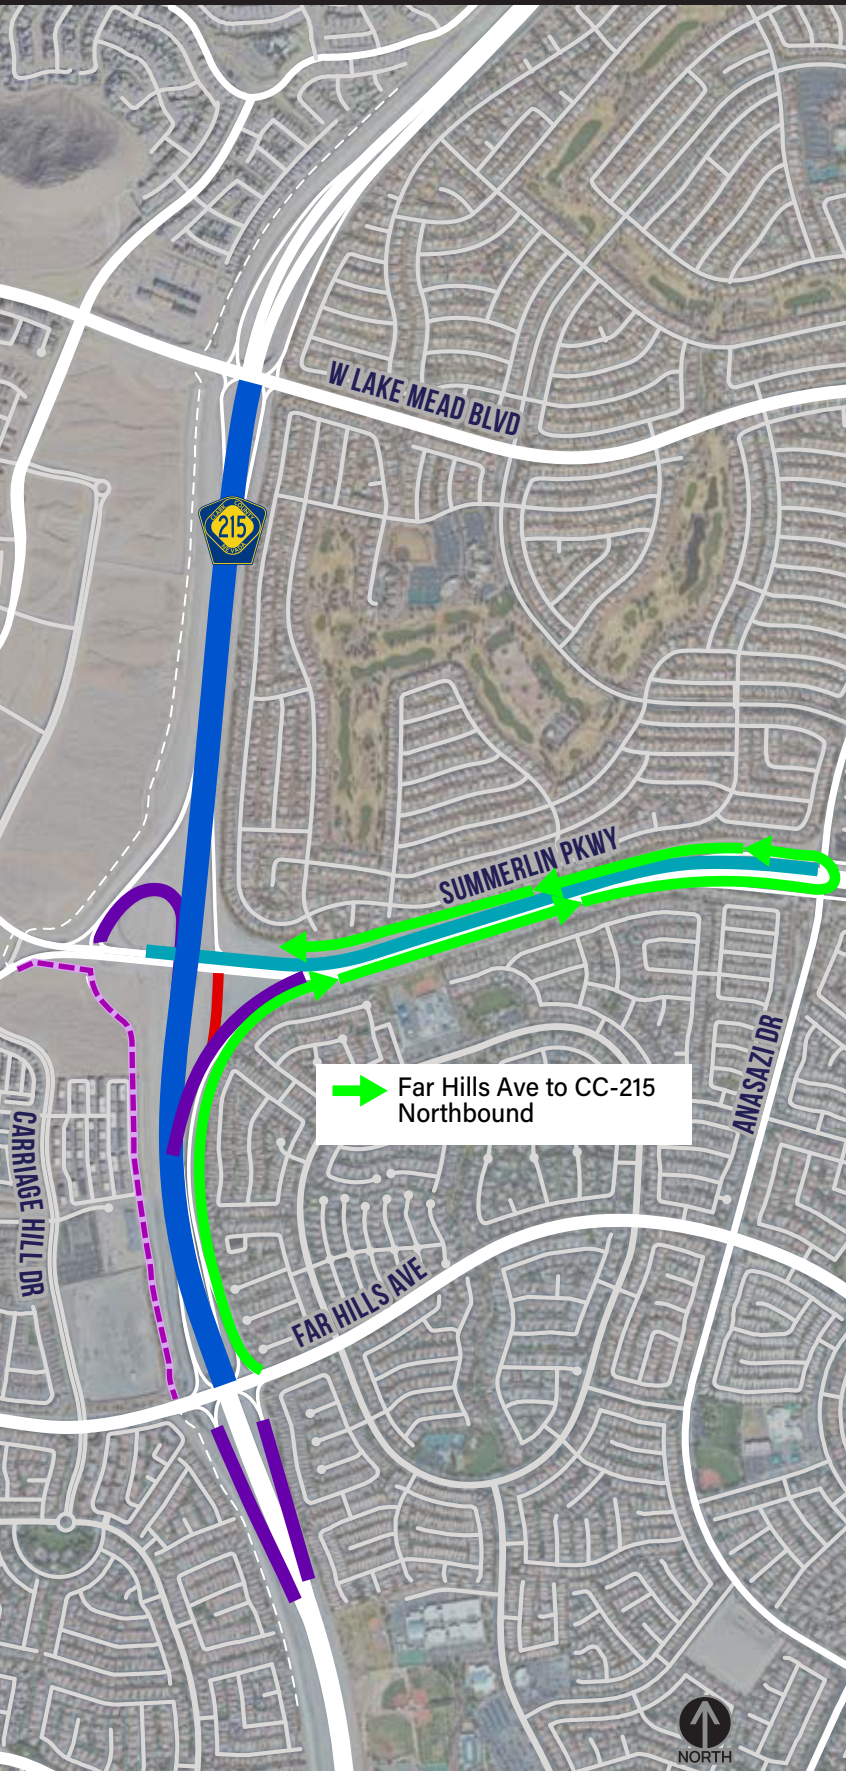

togetherforbetter

CC-215/SUMMERLIN PARKWAY INTERCHANGE

LANE RESTRICTIONS AND CLOSURES

WEEK OF MAY 17

24/7

SUMMERLIN PKWY

Westbound, Anasazi Dr to Summerlin Pkwy on-ramp to Southbound CC-215

- ONE LANE OPEN

CC-215

Northbound, Far Hills Ave to Lake Mead Blvd

- One lane and shoulder closed

Southbound, Lake Mead Blvd to Summerlin Pkwy

- One lane and shoulder closed

Southbound, Summerlin Pkwy to Far Hills Ave

- Two lanes and shoulder closed

Temporary traffic shift in both directions on CC-215 between Far Hills Ave and Lake Mead Blvd

RAMPS

Summerlin Pkwy Westbound on-ramp to CC-215 Southbound

- One lane and shoulder closed

Northbound CC-215 off-ramp to Summerlin Pkwy

- Temporary ramp as shown on map

Far Hills Ave Northbound on-ramp to CC-215/Summerlin Pkwy Eastbound

- One lane and shoulder closed
- Access to CC-215 Northbound detoured

Far Hills Ave on-ramp to CC-215 Southbound

- One lane and shoulder closed

CC-215 Northbound off-ramp to Far Hills Ave

- One lane and shoulder closed

TRAIL

Pedestrian/Cycle Trail, Far Hills Ave to Summerlin Pkwy

- Trail is detoured