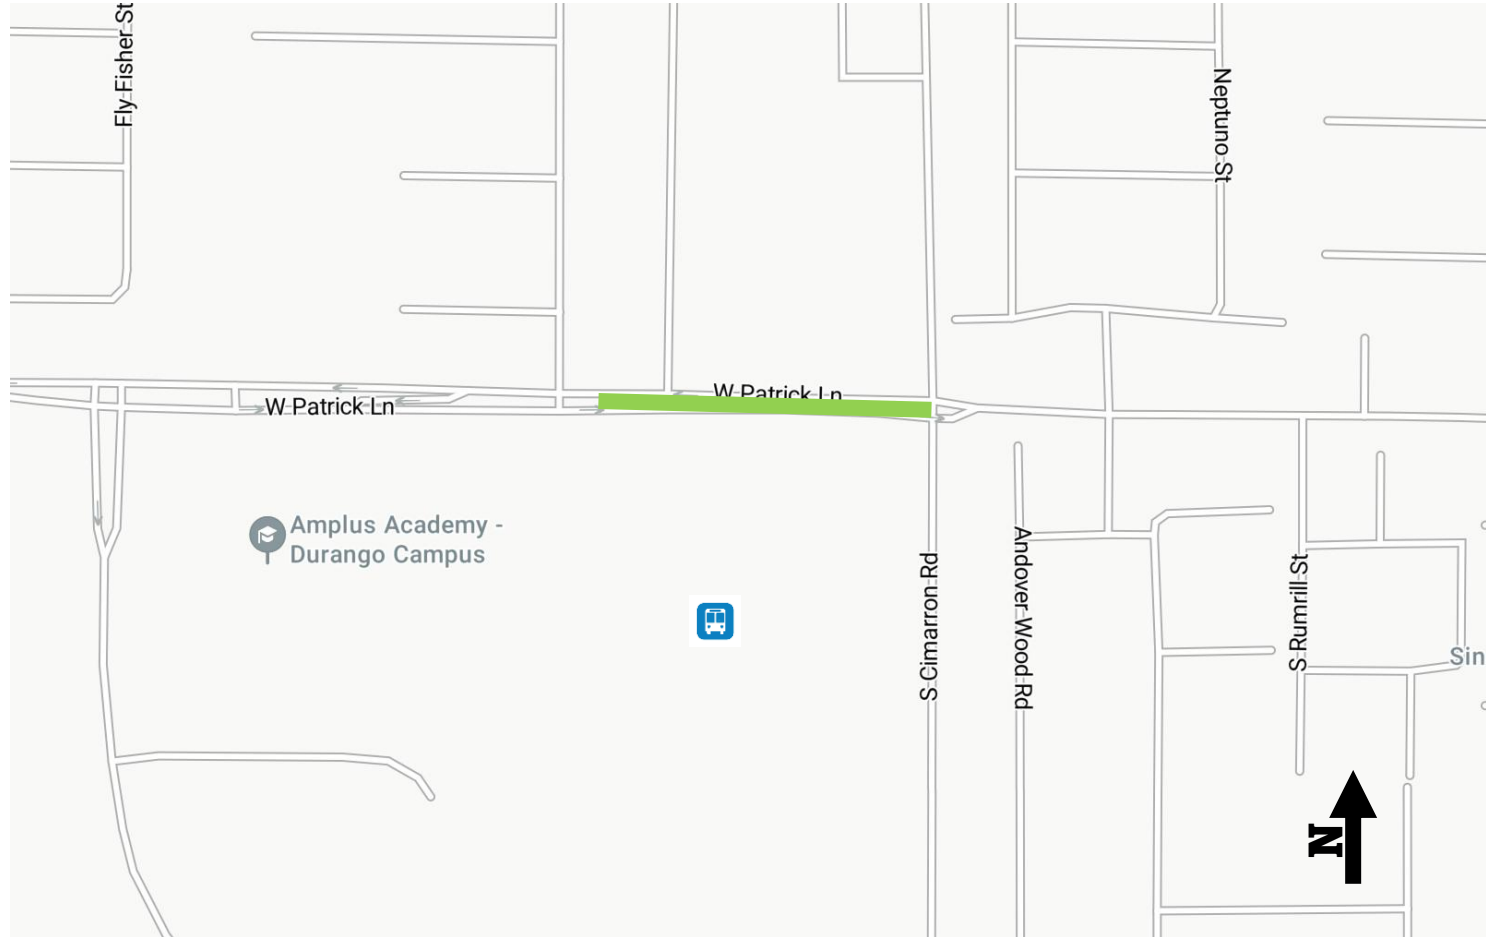

**Flamingo Wash – Cimarron Branch**  
**Working Hours Monday – Friday 7:00am to 3:30pm**  
**Lane Restrictions 24 Hours**  
**March 1 - 7, 2026**

 Shoulder Closure Only, No Parking.  
No Lane Restrictions