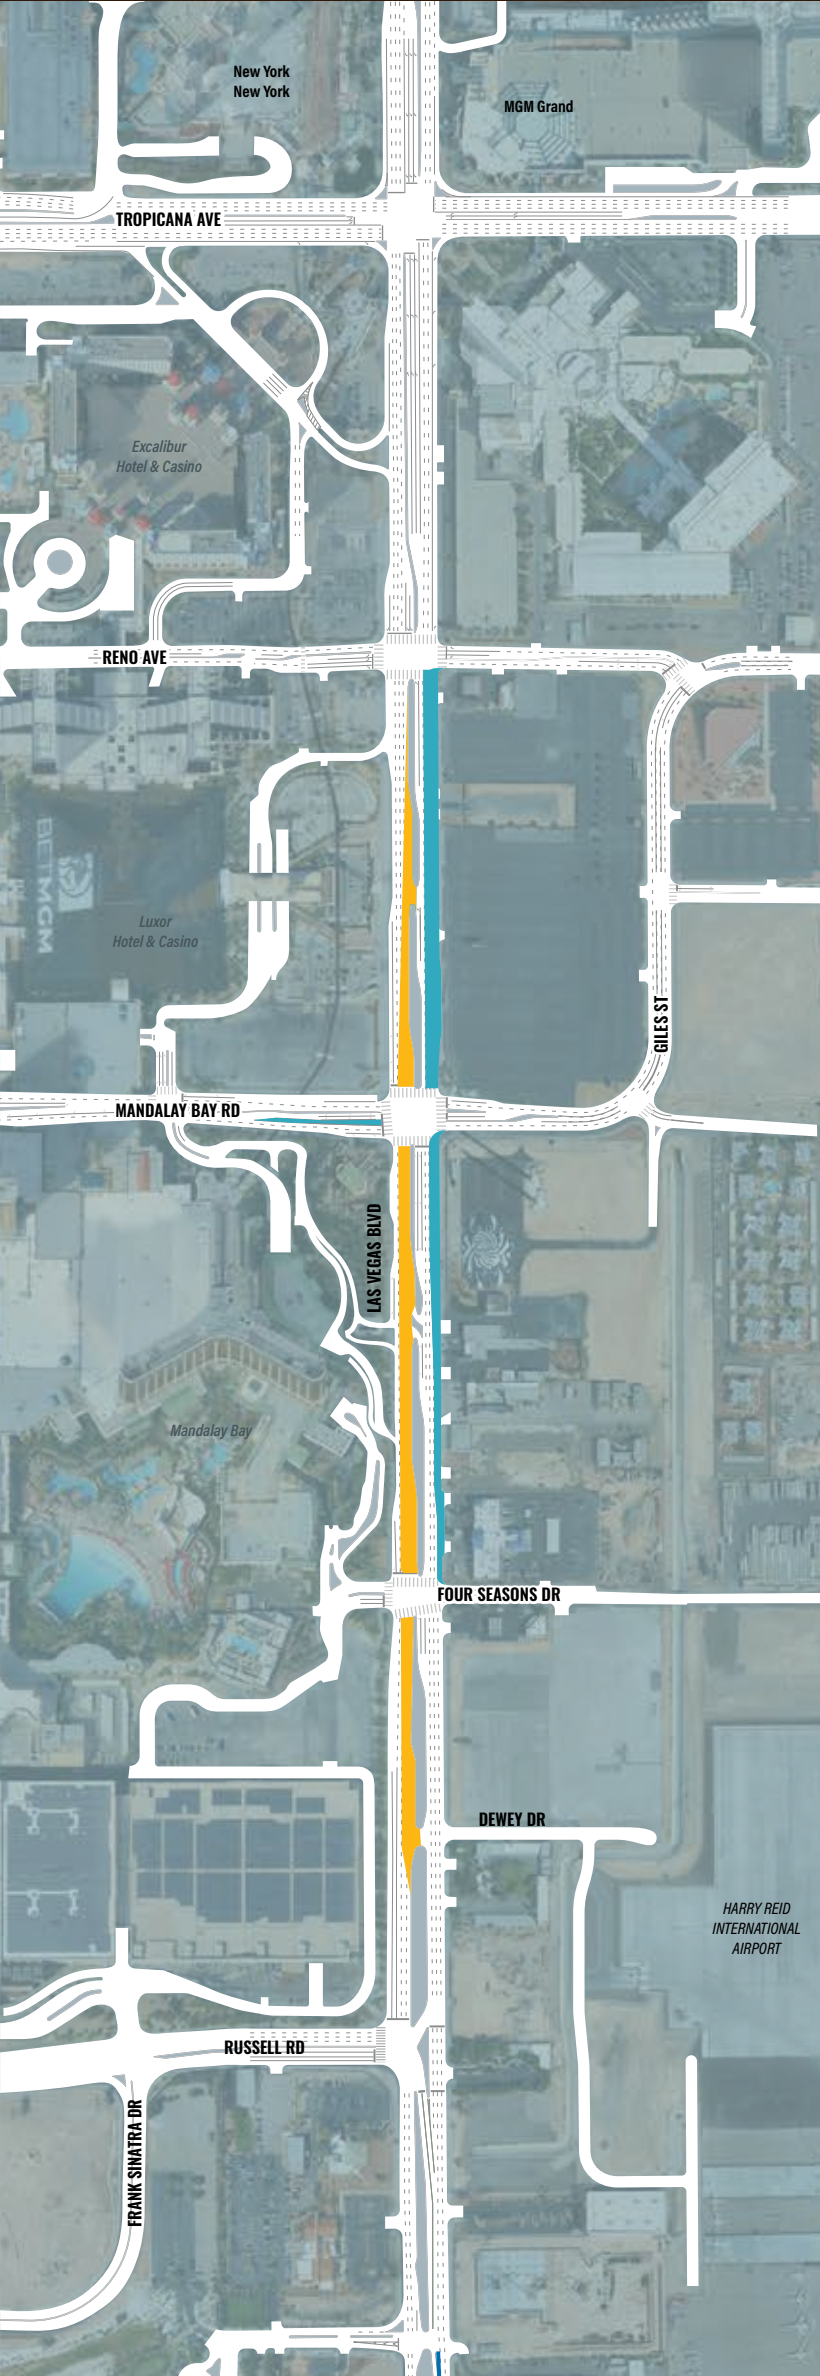

togetherforbetter

LAS VEGAS BOULEVARD PHASE C & D (Russell Rd to Tropicana Ave)

Lane Restrictions and Closures

WEEK OF MAY 11

*Waterline laterals
Communications and
Nevada Energy work*

**MONDAY-THURSDAY
12:00AM-9:00AM**

**FRIDAY
12:00AM-8:00AM**

Las Vegas Blvd Southbound

- *One lane open, Mandalay Bay Rd to Dewey Dr*

Las Vegas Blvd Northbound

- *One lane open, Mandalay Bay Rd to Reno Ave*

Mandalay Bay Rd Eastbound

- *One lane turn lane open*