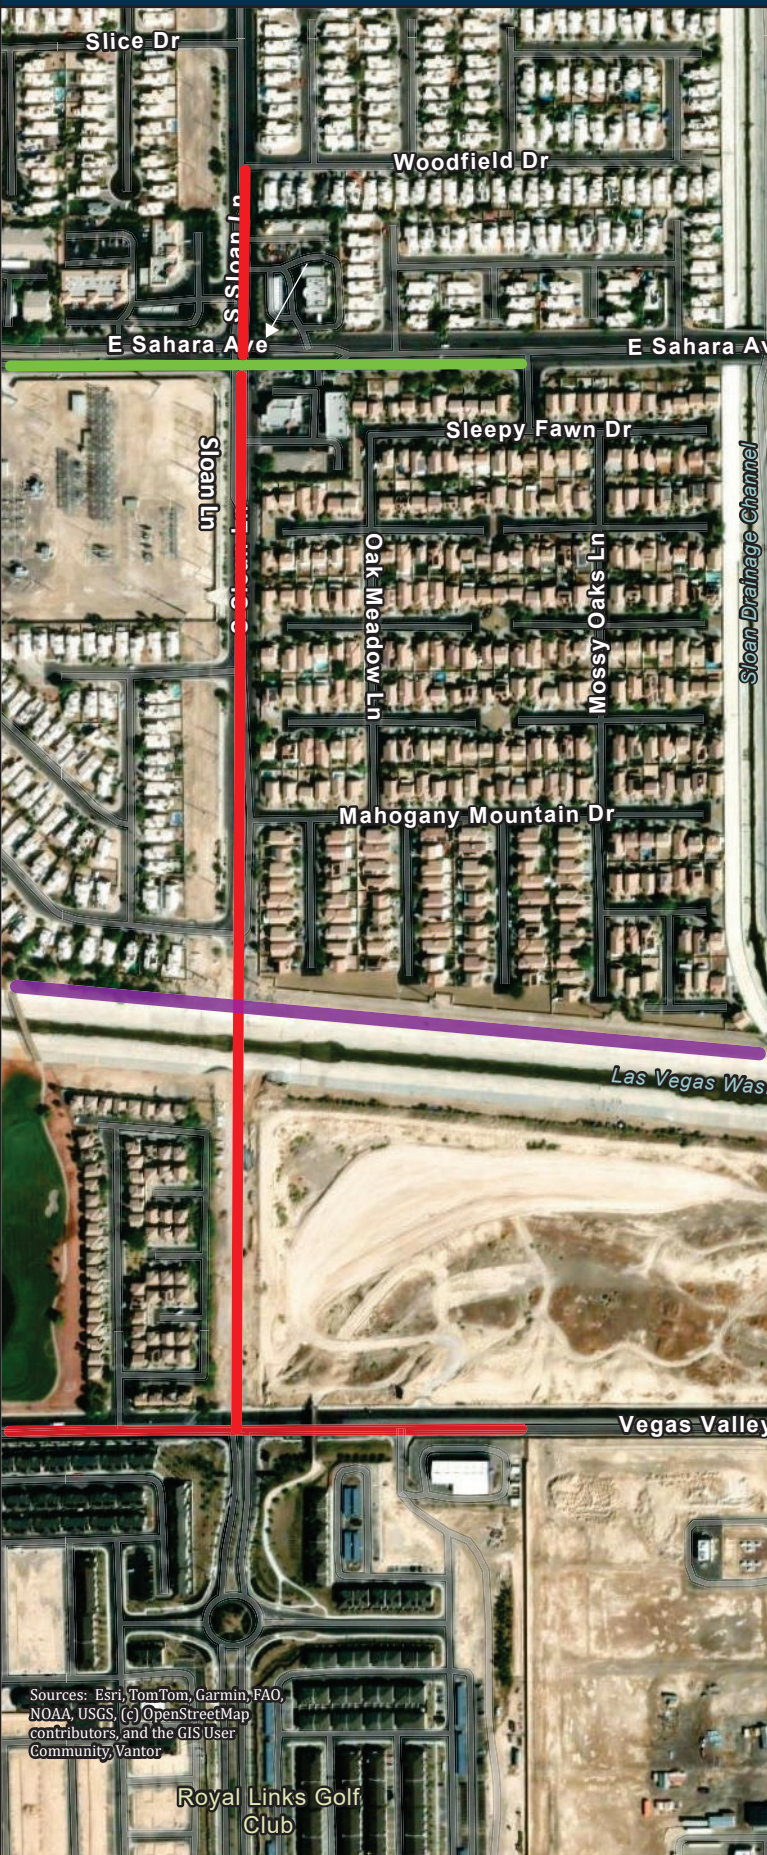

togetherforbetter

Sloan Lane - Vegas Valley Drive to Ruby Creek Drive (Sahara Ave. to Vegas Valley Dr.)

Lane Closures and Restrictions

Work Days & Times

Sloan Lane: 7am-5pm, Mon-Fri

Sahara Ave: 9am-3pm, Mon-Fri

*Note- No Lane Restrictions during non-work times.

WEEK OF MAY 24-30

Sahara Ave East & Westbound

- No restrictions

Sloan Lane - North of Sahara

- Left lane closure north of Sahara pushes traffic into the right lane south of Sahara

Sloan Lane - South of Sahara

- Rights and lefts for Sloan south of Sahara to south end of limits on Sloan.

Vegas Valley Dr Westbound

- Half Street Closure

Trail Closure

- Trail closure North of Las Vegas Wash, Sloan Drainage Channel to Desert Rose Golf Course

Sources: Esri, TomTom, Garmin, FAO, NOAA, USGS, (c) OpenStreetMap contributors, and the GIS User Community, Vantor

Royal Links Golf Club