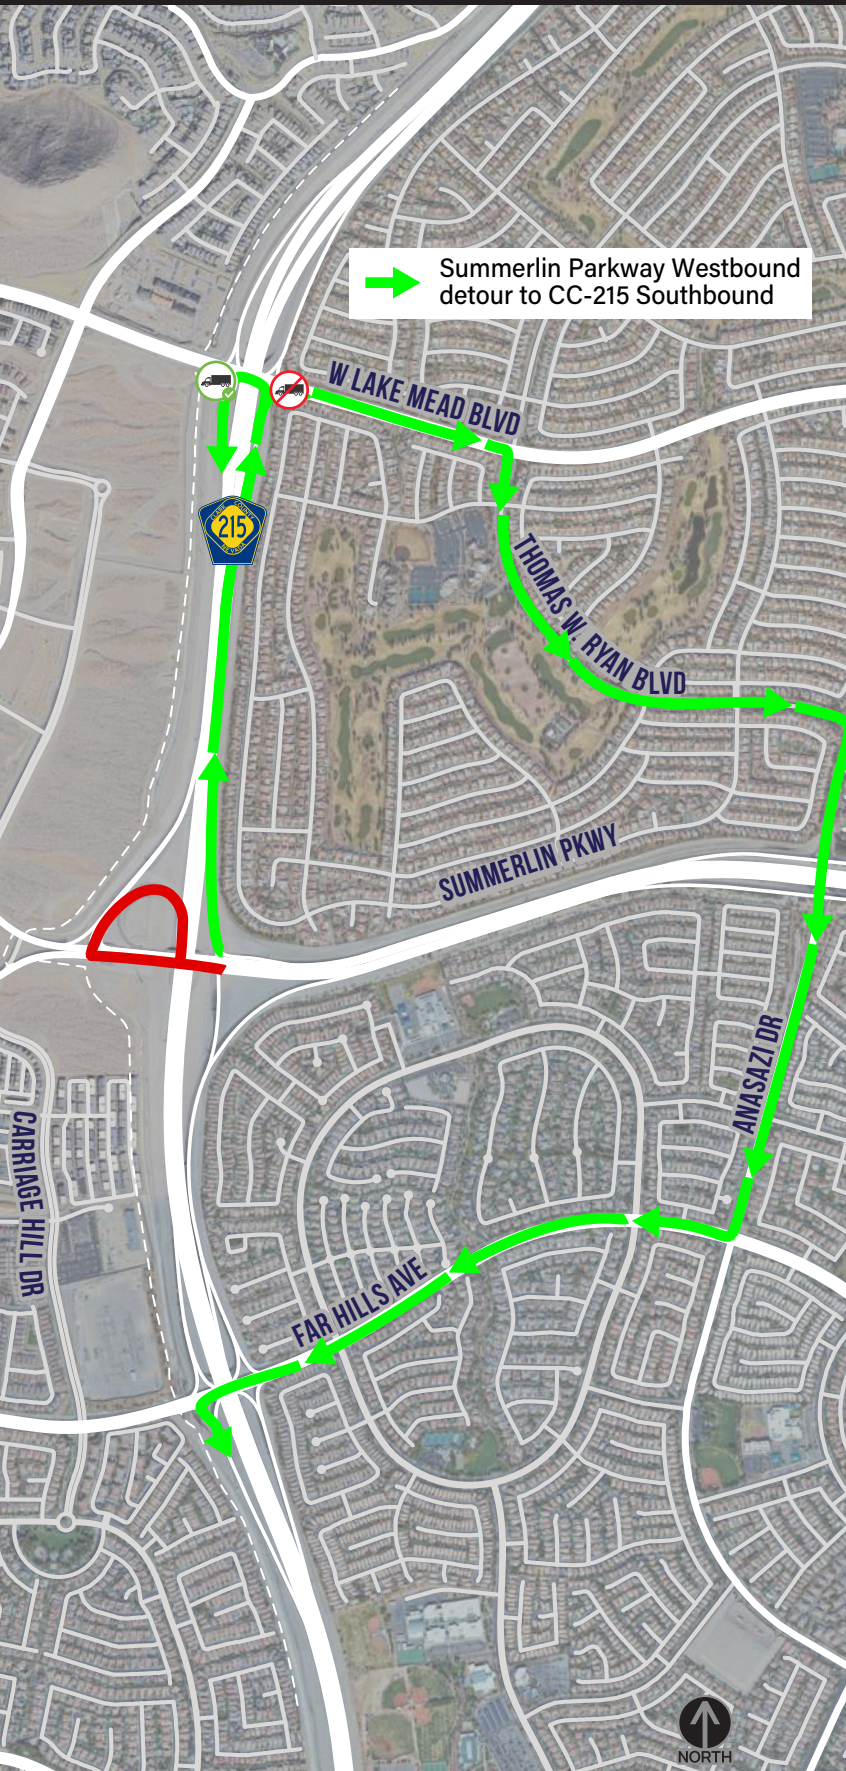

togetherforbetter

CC-215/SUMMERLIN PARKWAY INTERCHANGE

LANE RESTRICTIONS AND CLOSURES

MAY 14

8PM-5AM

→ Summerlin Parkway Westbound detour to CC-215 Southbound

SUMMERLIN PARKWAY

Summerlin Parkway over CC-215

- CLOSED

Summerlin Parkway on-ramp to CC-215 Southbound

- CLOSED

Detour:

CC-215 North to Lake Mead Boulevard to Thomas W. Ryan Boulevard to Anasazi Drive to Far Hills Avenue to CC-215 Southbound

Alternate/Truck Detour:

CC-215 North to Lake Mead Boulevard, turn left and use Lake Mead Boulevard on-ramp to CC-215 Southbound

No trucks allowed on Lake Mead Boulevard