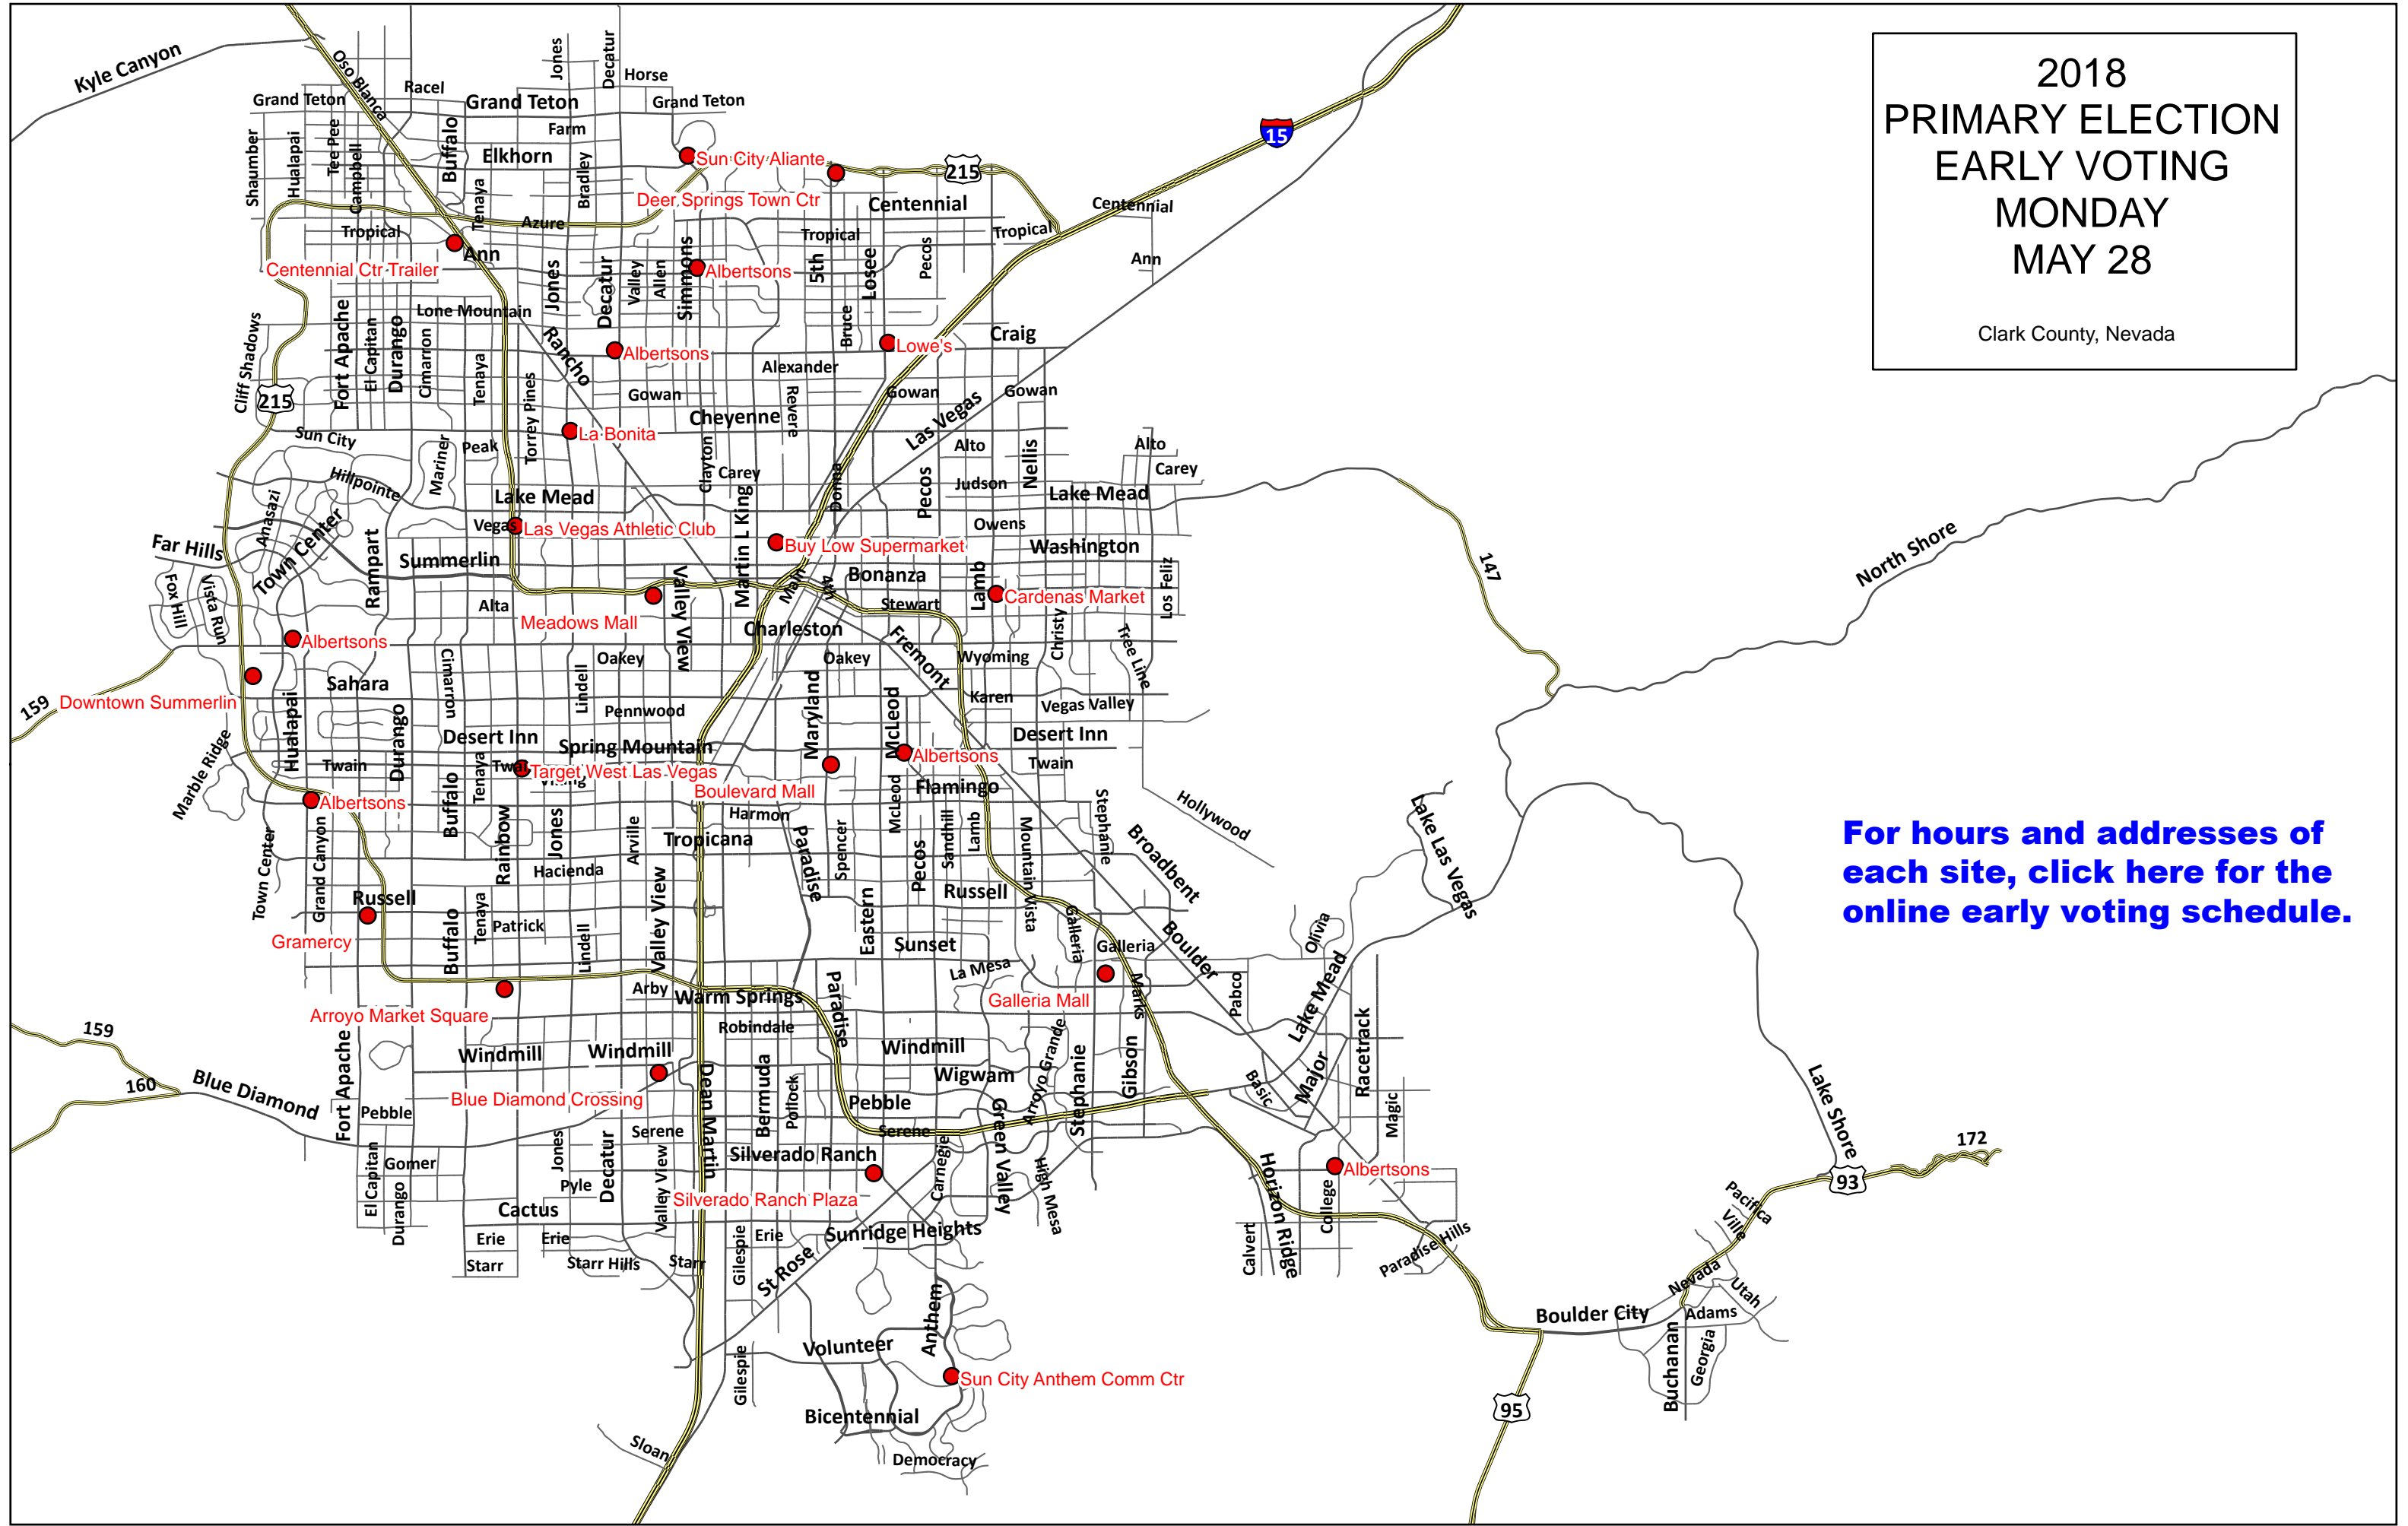

2018  
PRIMARY ELECTION  
EARLY VOTING  
MONDAY  
MAY 28  
Clark County, Nevada

**For hours and addresses of each site, click here for the online early voting schedule.**