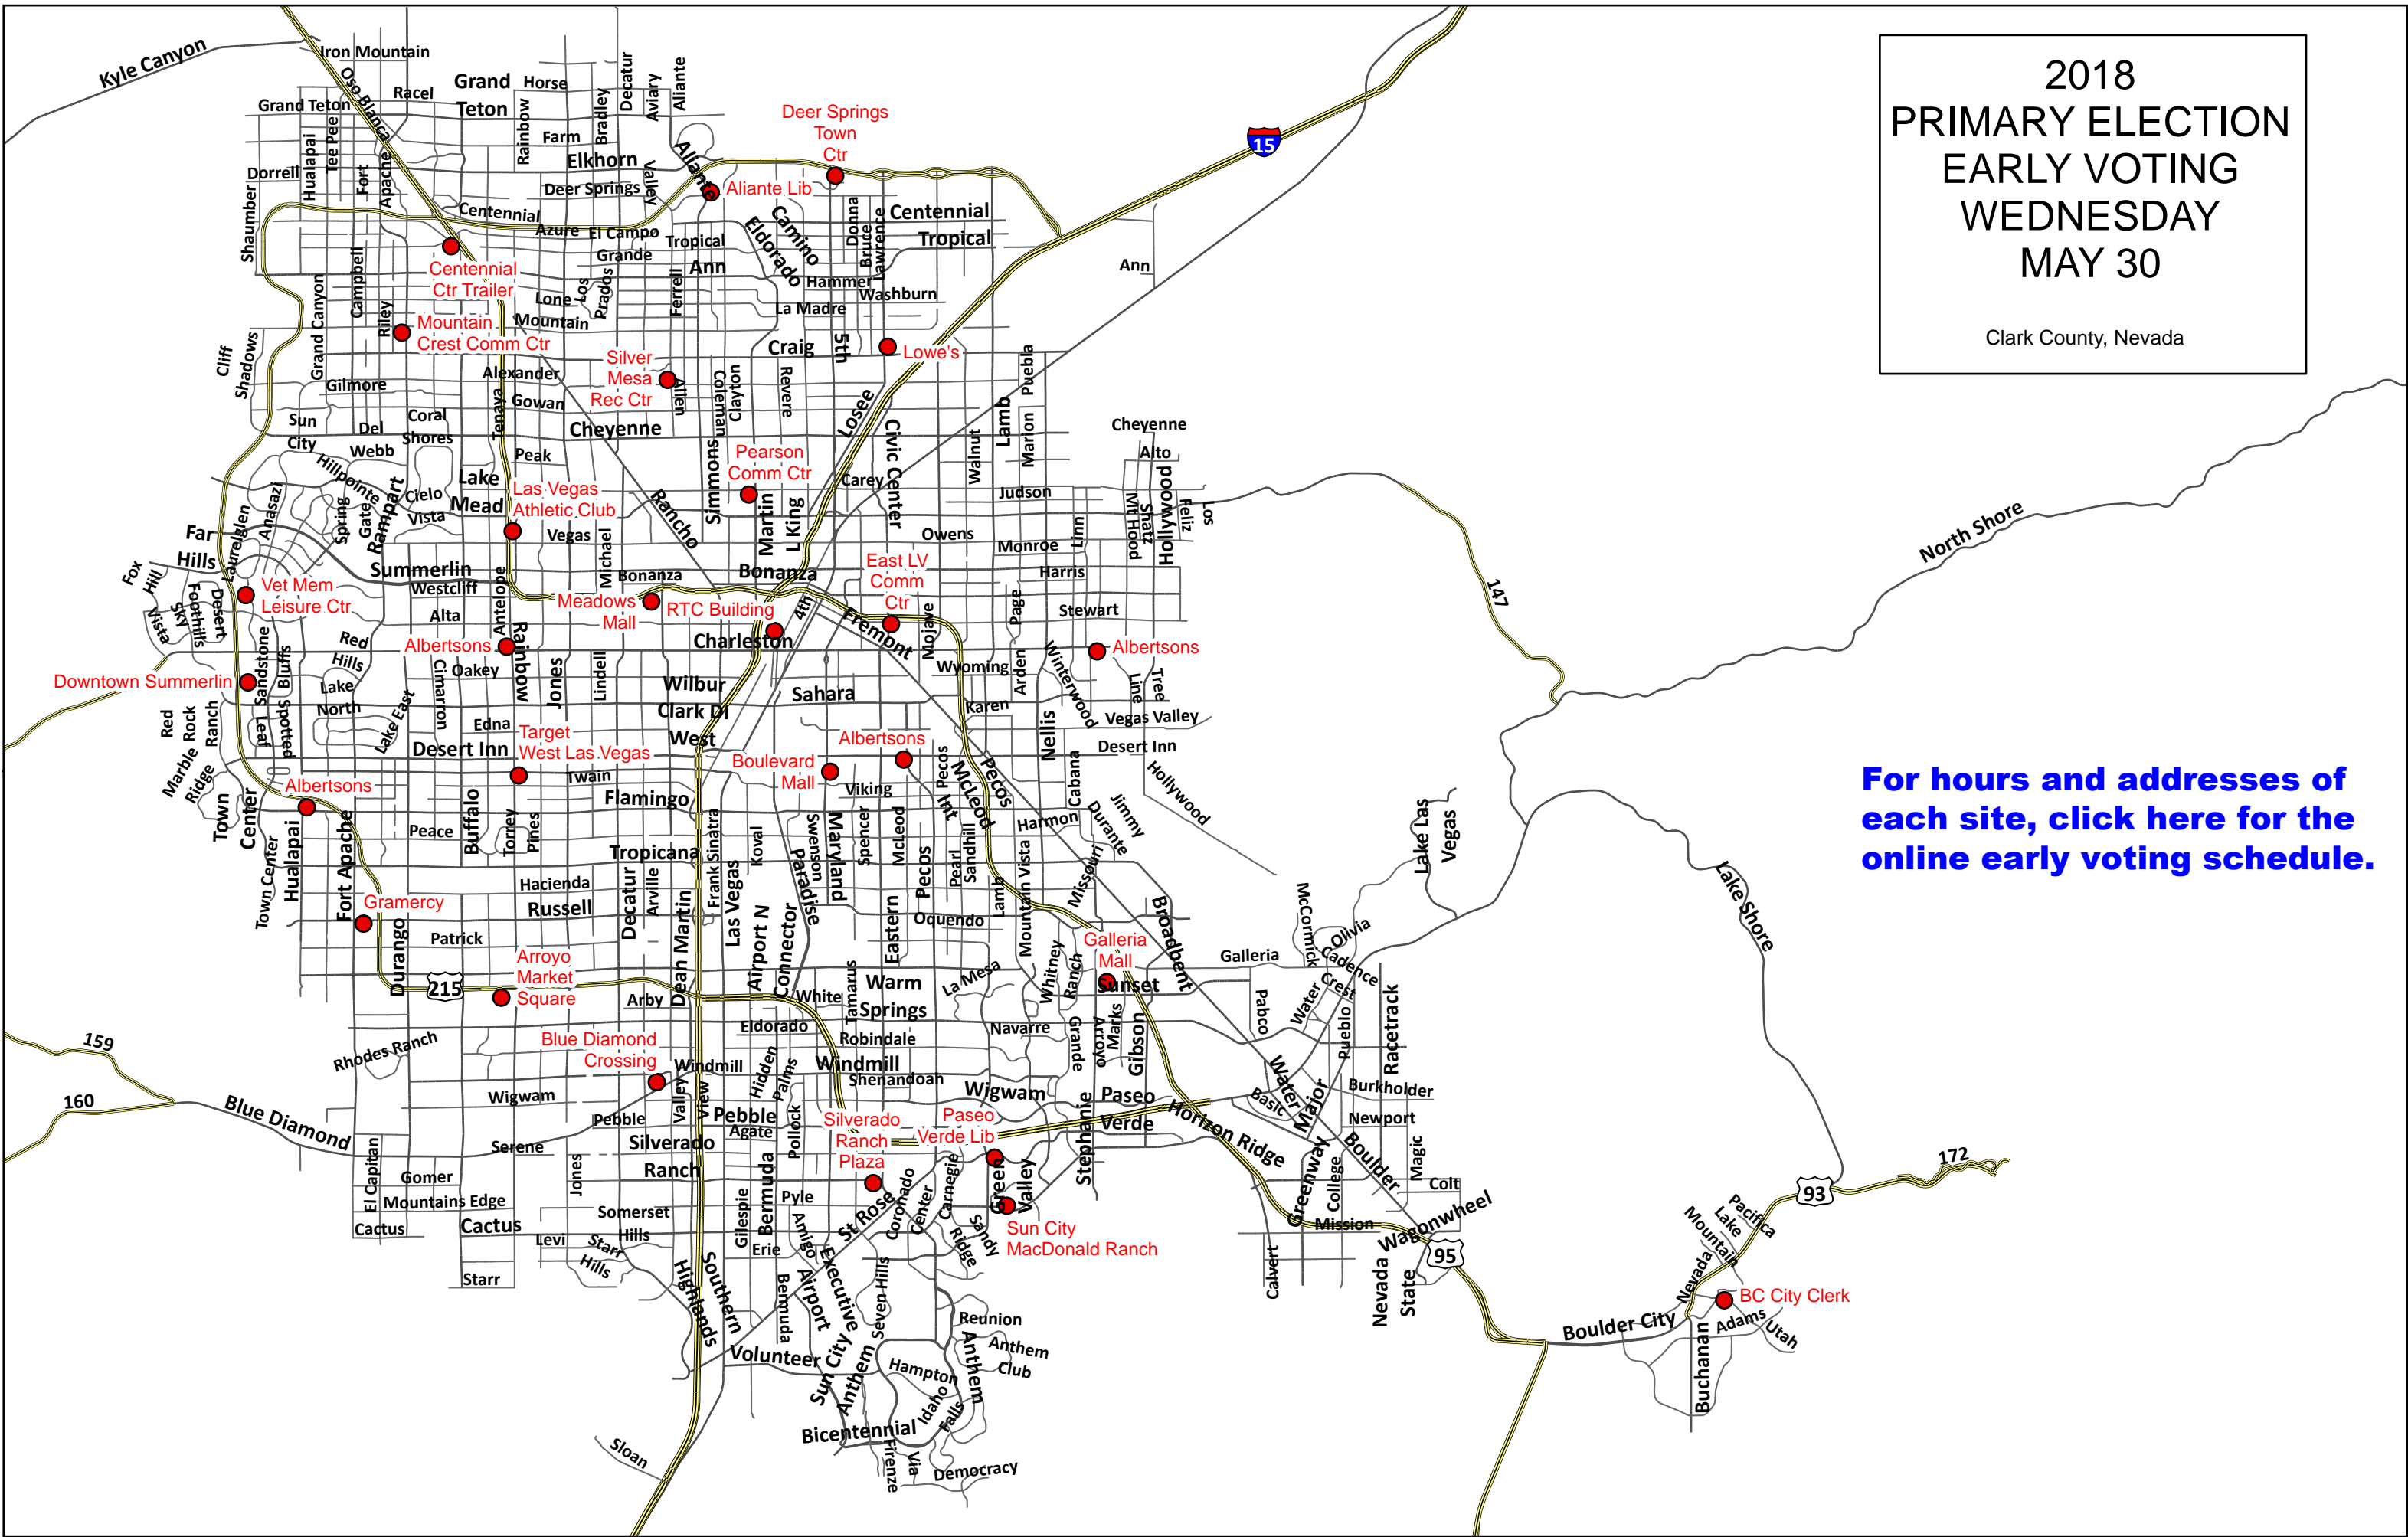

2018
PRIMARY ELECTION
EARLY VOTING
WEDNESDAY
MAY 30

Clark County, Nevada

For hours and addresses of each site, click here for the online early voting schedule.